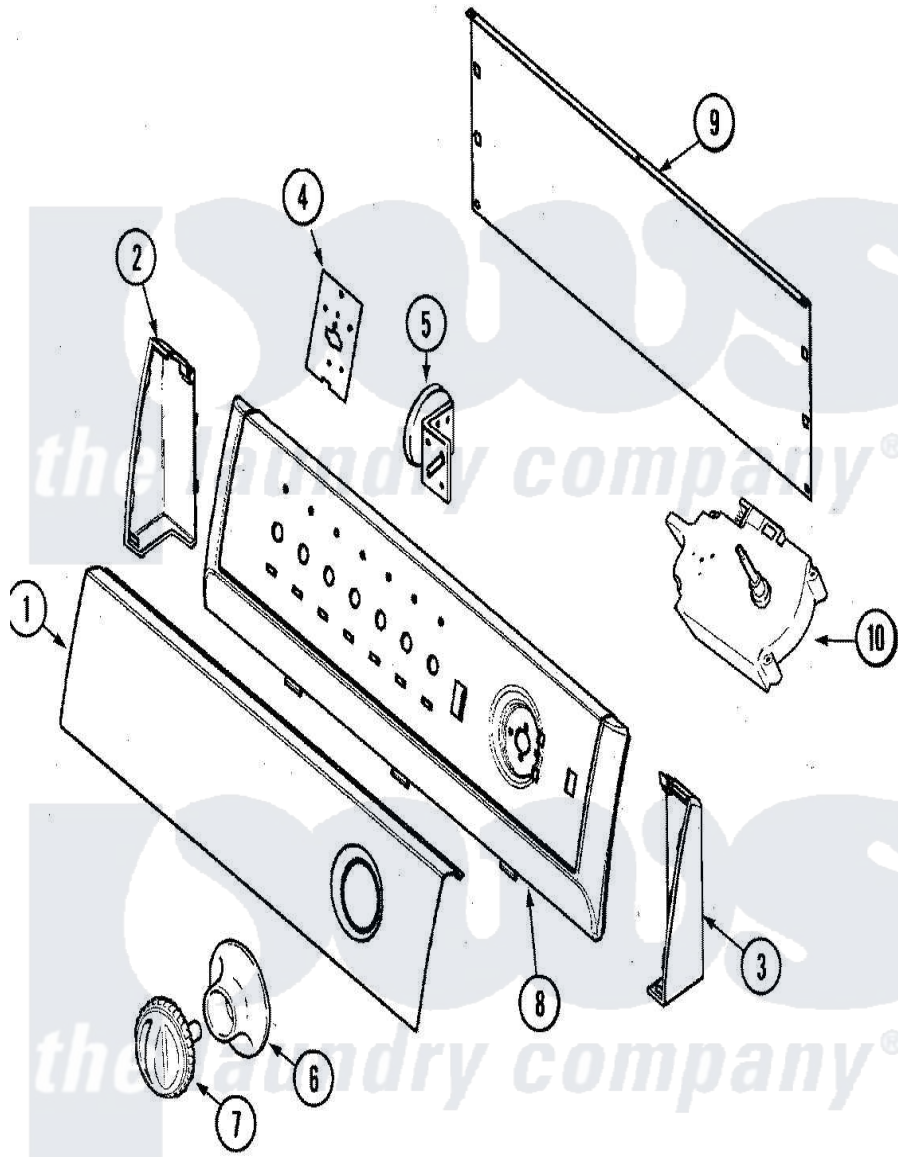

Maytag CAV1000AWW 03 - CONTROL PANEL

Maytag Residential Maytag CAV1000AWW Washer Parts Parts Diagram 03 - CONTROL PANEL

[Click on the part number to view part](#)

Item	Original Part Number	Replaced By	Status	Part Description
1	21001917			Panel, Control
2	25-3092	90767		Screw, 8A X 3/8 HeX Washer Head Tapping
"	21001546			Endcap, Panel
3	21001547			Endcap, Panel
"	25-3092	90767		Screw, 8A X 3/8 HeX Washer Head Tapping
4	21001517			Shield, Control
5	25-3092	90767		Screw, 8A X 3/8 HeX Washer Head Tapping
"	21001918			Switch, Pressure
6	21001520			Skirt, Timer Knob
7	21001526			Knob, Timer
8	21001552			Frame , Control Panel
9	25-3092	90767		Screw, 8A X 3/8 HeX Washer Head Tapping
"	21001527			Shield, Rear
10	25-3092	90767		Screw, 8A X 3/8 HeX Washer

10

23-3092

[90707](#)

Head Tapping

"

[21001545](#)

Timer

NI