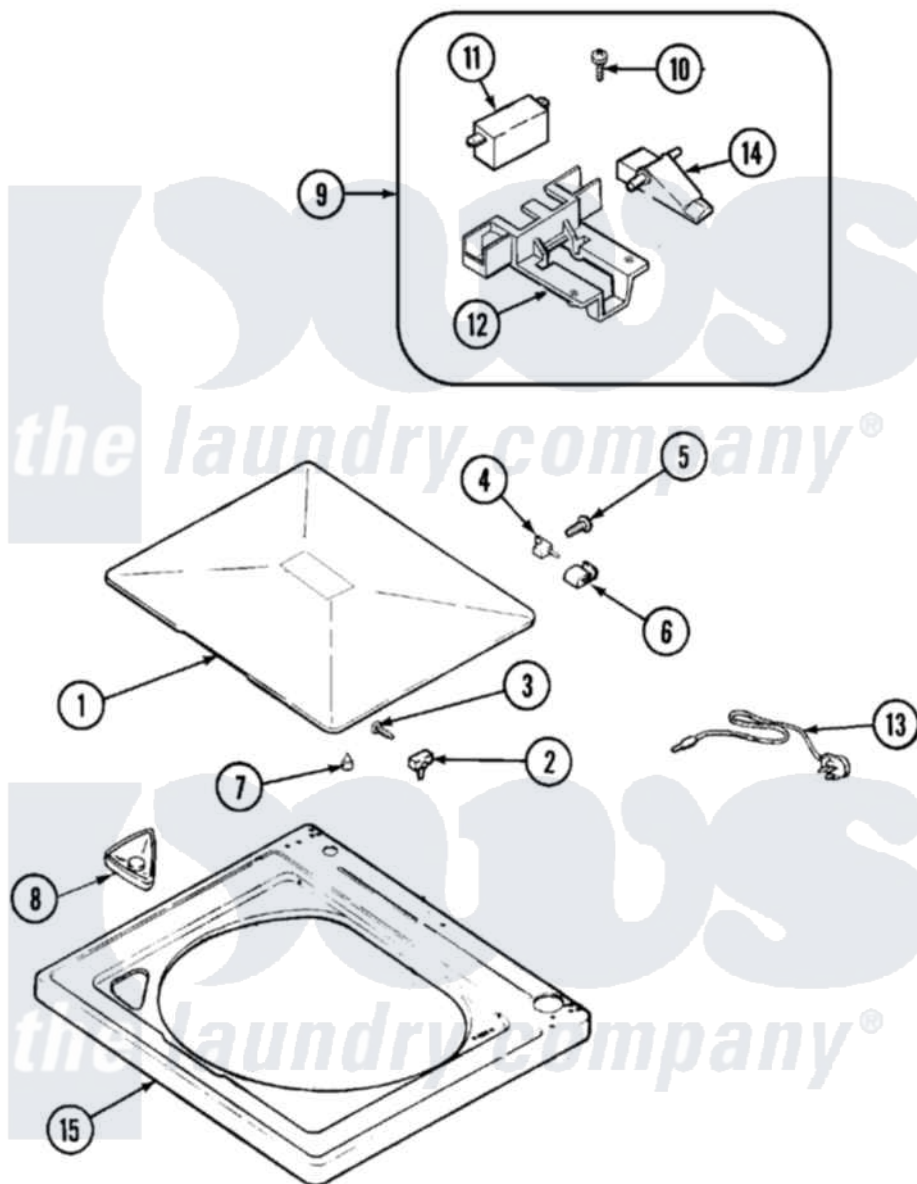

Maytag CAV1000AWW 05 - TOP

Maytag [Residential Maytag CAV1000AWW Washer Parts](#) Parts Diagram 05 - TOP
 Click on the part number to view part

Item	Original Part Number	Replaced By	Status	Part Description
1	35-2026			Lid
2	43-0057			Actuator, Door Switch
3	25-7438			Screw
4	35-2045			Pin, Hinge
5	25-7893			Screw
6	35-2044			Hinge, Lid
7	35-0581			Bumper, Door
8	21001597			Dispenser, Bleach
9	21001137	12001187		Kit, Lid Switch Assembly
10	21001136	3400872		Screw, 8-18 X 3/8
11	21001148	12001187		Kit, Lid Switch Assembly
12	21001135			Housing, Lid Switch
13	21001592			Cord, Power
14	21001134			Lever, Lid Switch
15	21001602			Top, Cabinet