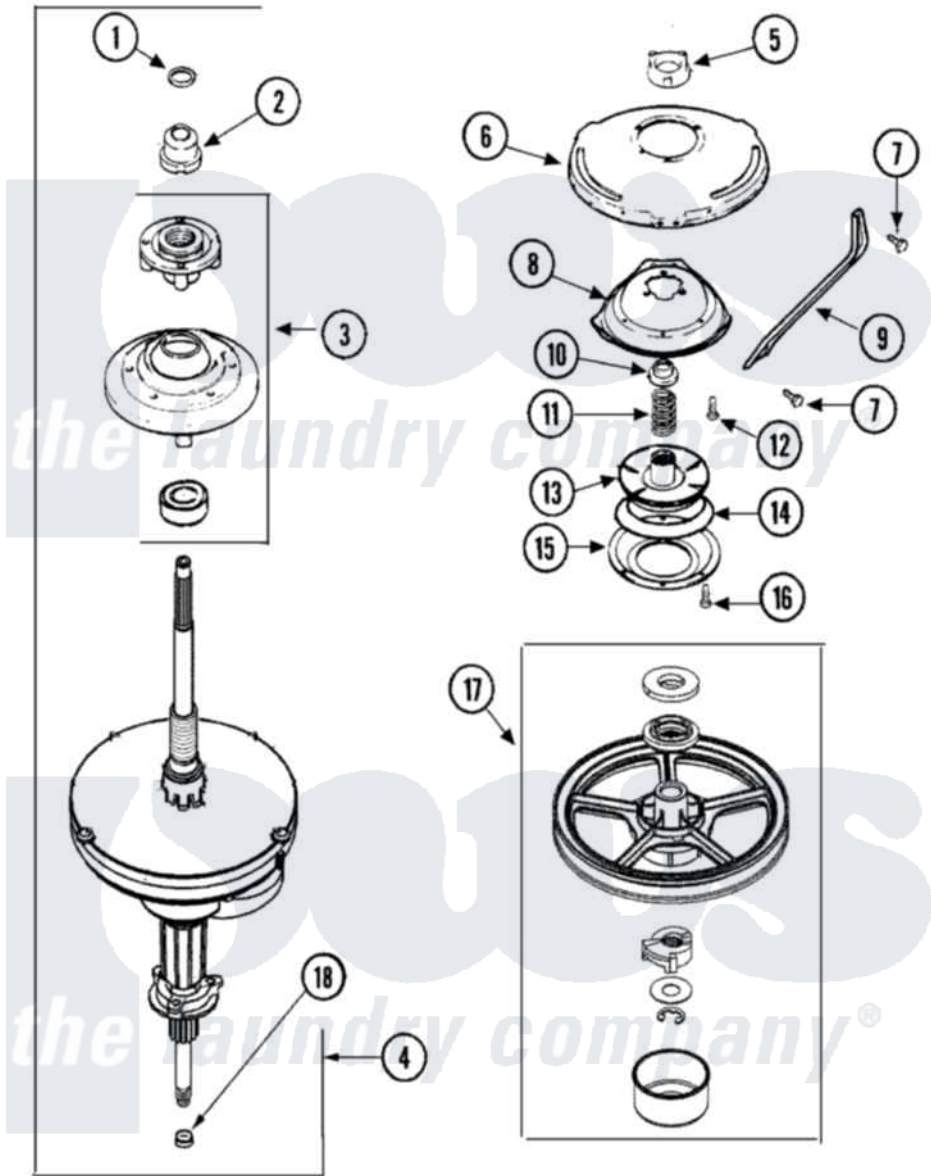

Maytag CAV1000AWW 07 - TRANSMISSION (SERIES 22)

Maytag Residential Maytag CAV1000AWW Washer Parts Parts Diagram 07 - TRANSMISSION (SERIES 22)
 Click on the part number to view part

Item	Original Part Number	Replaced By	Status	Part Description
1	25-7941			"O" Ring, Agtr Drive Shaft
2	21001533	35-5655-1		Seal
3	21001868	W10219156		Tub Seal
4	21001867	35-6615		Ht TranS S
5	21001511	12001562		Bearing Assembly
6	21001518			Support, Tub
7	21001858			Screw 5/16-18 x 1/2
8	21001163			Housing, Suspension
9	21001532			Brace, Tub
10	35-2017			Retainer, Brake Spring
11	21001910			Spring, Brake
12	21001509			Screw, High Performance Plastic
13	21002010	35-6714		Brake Roto
14	21002026			Snubber
15	35-6918			Stator, Brake
16	21001065			Screw, No.10-24 x .50 Hxnibhd