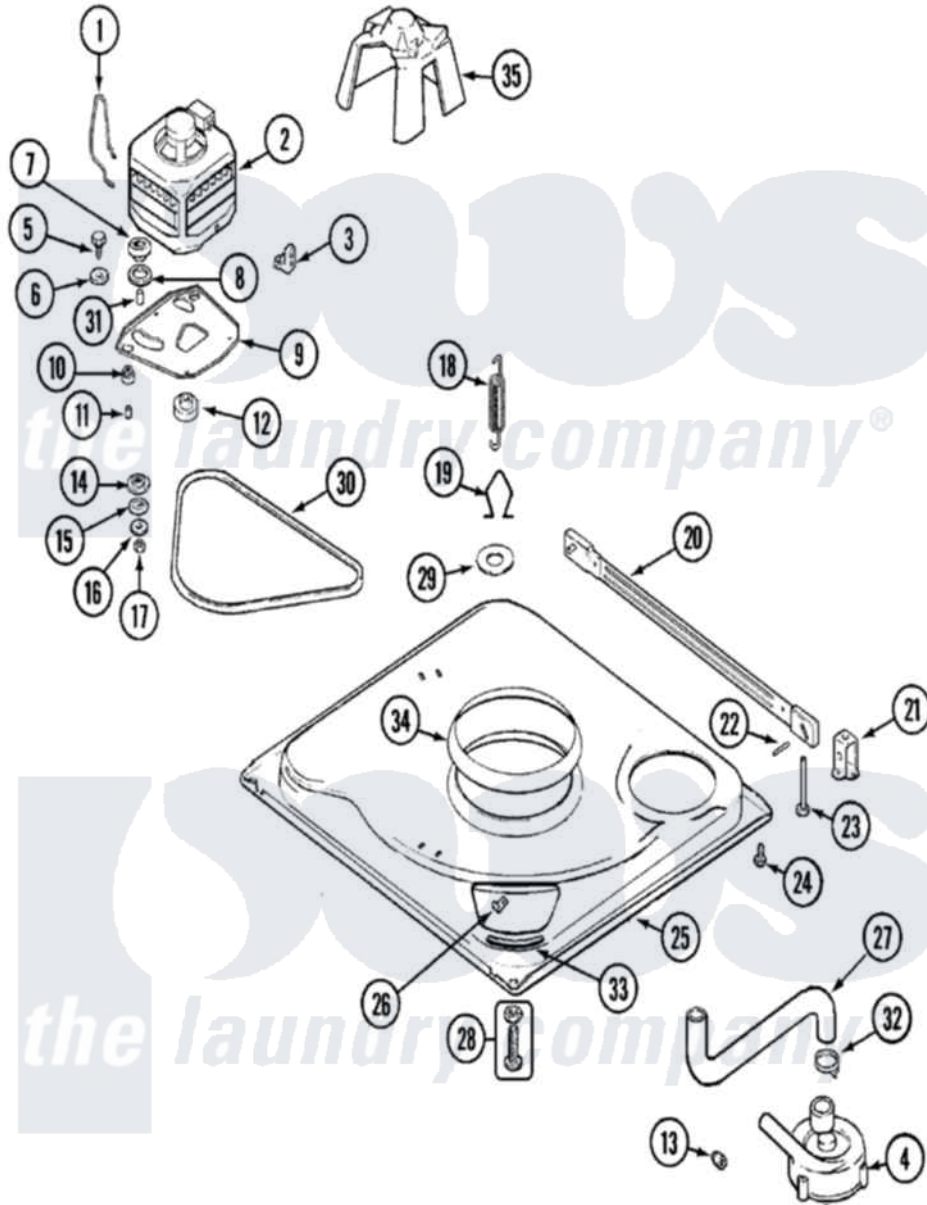

# Maytag CAV2000AGW 01 - BASE

Maytag [Residential Maytag CAV2000AGW Washer Parts](#) Parts Diagram 01 - BASE  
 Click on the part number to view part

Item	Original Part Number	Replaced By	Status	Part Description
1	21001110	<a href="#">22004376</a>		Spring, Motor Pivot
2	<a href="#">21001637</a>			Motor
3	21001109	<a href="#">21001486</a>		Foot Slide, Isolator
4	35-2099	<a href="#">35-6465</a>		Pump Assem
"	21001873	<a href="#">35-6780</a>		Pump-Water
5	25-7833	<a href="#">21001977</a>		Screw
6	<a href="#">25-7834</a>			Washer, Motor/Base Screw
7	<a href="#">33-9946</a>			Isolator, Motor
8	<a href="#">35-3570</a>			Washer, Motor Pivot
9	21001111	<a href="#">21001783</a>		Plate And Screw Assembly
10	<a href="#">35-3646</a>			Isolator, Motor Plate
11	<a href="#">25-7831</a>			Spacer, Mounting
12	<a href="#">25-7117</a>			Set Screw
"	33-1171	<a href="#">21001833</a>		Pulley, Motor
13	<a href="#">35-2344</a>			Restrictor, Flow
14	<a href="#">35-3571</a>			Slide, Motor Pivot