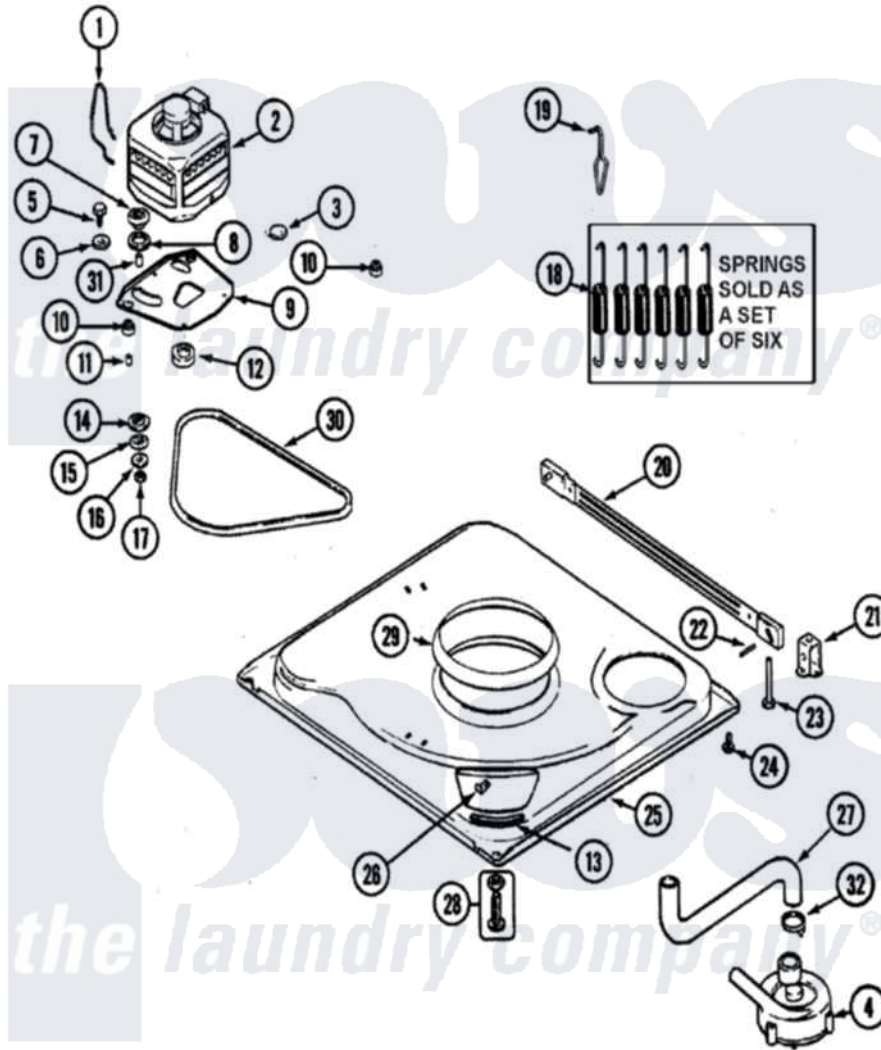

Maytag CAV2000AGW 02 - BASE (SERIES 19)

Maytag [Residential Maytag CAV2000AGW Washer Parts](#) Parts Diagram 02 - BASE (SERIES 19)
 Click on the part number to view part

Item	Original Part Number	Replaced By	Status	Part Description
1	21001110	22004376		Spring, Motor Pivot
2	21001637			Motor
3	21001486			Foot Slide, Isolator
4	21001873	35-6780		Pump-Water
5	25-7833	21001977		Screw
6	25-7834			Washer, Motor/Base Screw
7	33-9946			Isolator, Motor
8	35-3570			Washer, Motor Pivot
9	21001783			Plate And Screw Assembly
10	35-3646			Isolator, Motor Plate
11	25-7831			Spacer, Mounting
12	21001833			Pulley, Motor
13	35-2065			Pad, Motor Plate
14	35-3571			Slide, Motor Pivot
15	33-9967			Washer, Motor Isolator
16	25-7047			Washer, Flat

17	25-7325	Y707702	Locknut
18	12002102	12002773	Spring
19	21001166		Hook, Suspension Spring
20	21001754	21001881	Bar, Stabilizer
21	35-2046		Bracket, Stabilizer
22	35-2052		Pin, Stabilizer
23	35-3020	22004469	Leg And Foot Self Stabilizing
24	25-7828	489483	Screw 10-32 X 1/2
25	21001893	12002701	Base Kit
26	25-7845		Speednut, Motor
27	21001915		Hose, Tub To Pump
28	35-3507	25001119	Foot And Pad Assembly
29	21001161	21002026	Snubber
30	35-2279		Belt, Drive
31	25-7830		Spacer
32	25-6068	285655	Clamp, Hose