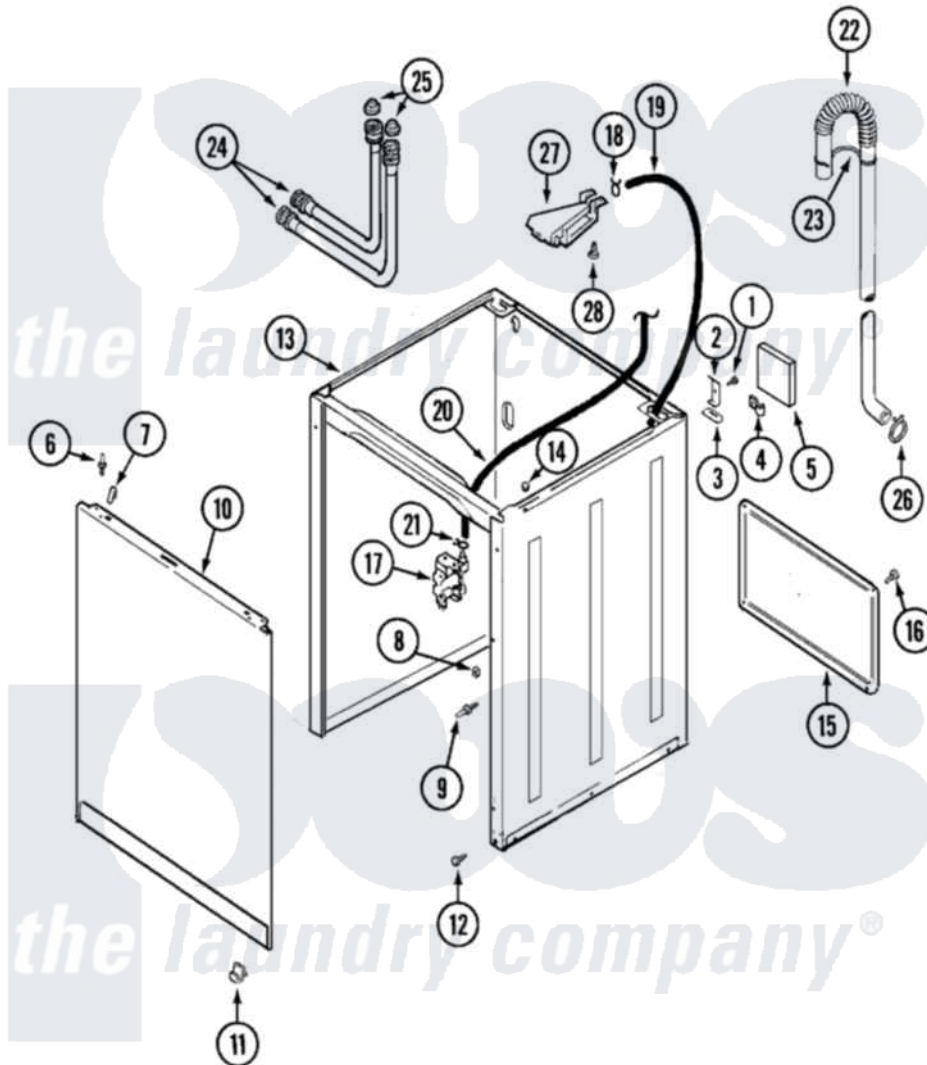

Maytag CAV2000AGW 03 - CABINET

Maytag [Residential Maytag CAV2000AGW Washer Parts](#) Parts Diagram 03 - CABINET
 Click on the part number to view part

Item	Original Part Number	Replaced By	Status	Part Description
1	25-7893			Screw
2	35-2846			Hinge, Cabinet Top
3	35-4128			Pad, Hinge
4	25-7027	16515		Clip
5	35-0706		Not Available	PAD, FOAM
6	53-0643			Pin, Locator
7	25-7220			Clip, Cabinet Top
8	25-0224	3400029		Nut, Adapter Plate
9	53-0200			Sleeve, Locator Pin
"	53-0643			Pin, Locator
10	35-2084			Panel, Front
"	21002011			Pad, Cabinet
"	21001281			Damper, Sound Pad
11	25-7732	681414		Screw, 10AB X 1/2
"	53-0120			Clip, Front Panel
12	35-4129			Bumper, Cabinet

13	35-2106	21001871	Cabinet
14	33-2653		Bumper, Cabinet
15	35-2108	21001871	Cabinet
16	25-7732	681414	Screw, 10AB X 1/2
17	22001196		Valve, Water
18	25-7867	596669	Clamp, Manifold
19	35-2378	12002749	Hose, Flume Kit
20	21001060	21001748	Hose, Pressure Switch
21	25-7796	596669	Clamp, Manifold
22	21001513	21001872	Hose, Drain
23	33-9537	22003814	Retainer, Drain Hose
24	35-3400		Inlet Hose Assembly
"	35-3401		Inlet Hose Assembly
25	33-4264N		Strainer And Washer Kit
26	25-7080	285655	Clamp, Hose
27	35-2051	21001760	Flume Assembly / Water Diverter
28	25-3092	90767	Screw, 8A X 3/8 HeX Washer Head Tapping