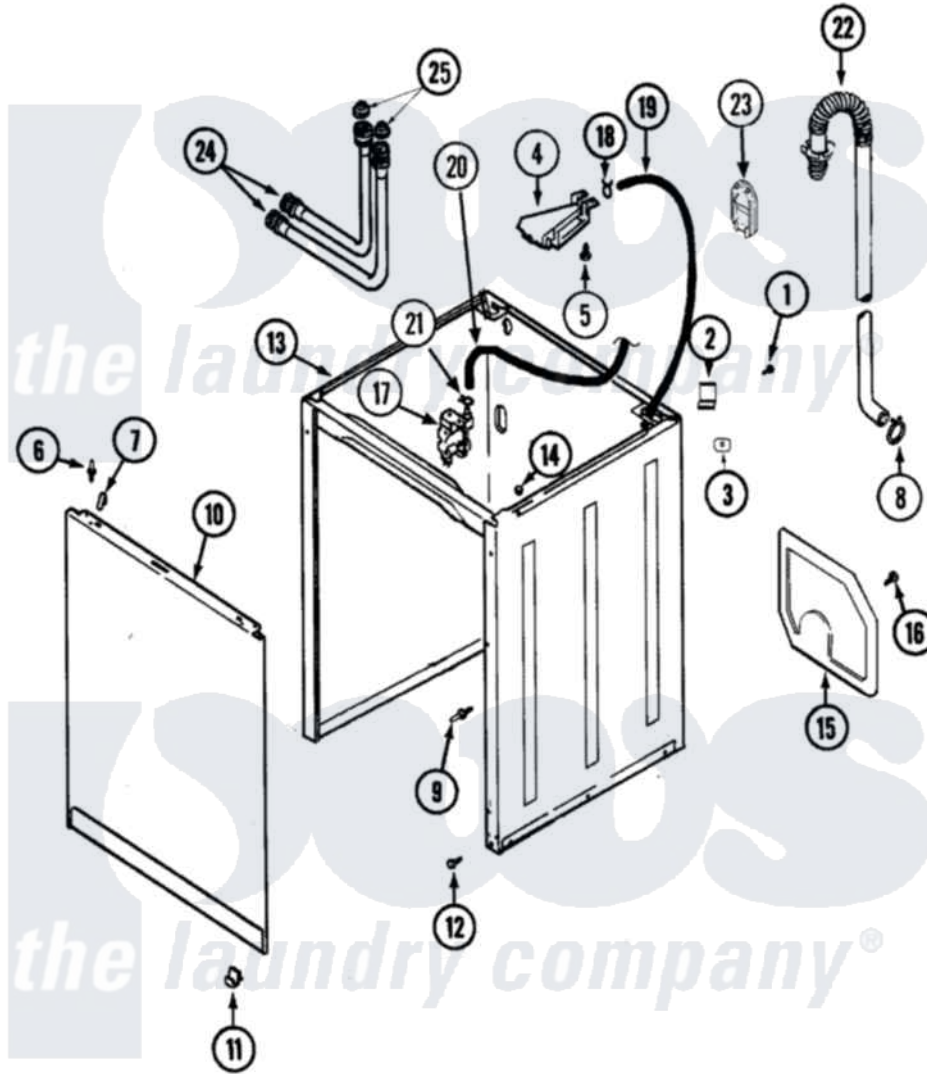

# Maytag CAV2000AGW 04 - CABINET (SERIES 16)

Maytag [Residential Maytag CAV2000AGW Washer Parts](#) Parts Diagram 04 - CABINET (SERIES 16)  
 Click on the part number to view part

Item	Original Part Number	Replaced By	Status	Part Description
1	<a href="#">25-7893</a>			Screw
2	<a href="#">35-2846</a>			Hinge, Cabinet Top
3	<a href="#">35-4128</a>			Pad, Hinge
4	<a href="#">21001760</a>			Flume Assembly / Water Diverter
5	25-3092	<a href="#">90767</a>		Screw, 8A X 3/8 HeX Washer Head Tapping
6	25-0224	<a href="#">3400029</a>		Nut, Adapter Plate
"	<a href="#">53-0200</a>			Sleeve, Locator Pin
"	<a href="#">53-0643</a>			Pin, Locator
7	<a href="#">25-7220</a>			Clip, Cabinet Top
8	21001875	<a href="#">285655</a>		Clamp, Hose
9	<a href="#">21001829</a>			Post, Locating
10	<a href="#">21002011</a>			Pad, Cabinet
"	<a href="#">35-2084</a>			Panel, Front
"	<a href="#">21001281</a>			Damper, Sound Pad
11	25-7732	<a href="#">681414</a>		Screw, 10AB X 1/2

"	<a href="#">53-0120</a>		Clip, Front Panel
12	<a href="#">35-4129</a>		Bumper, Cabinet
13	<a href="#">21001871</a>		Cabinet
14	<a href="#">33-2653</a>		Bumper, Cabinet
15	<a href="#">21001876</a>		Shield, Rear
16	25-7732	<a href="#">681414</a>	Screw, 10AB X 1/2
17	<a href="#">22001196</a>		Valve, Water
18	25-7867	<a href="#">596669</a>	Clamp, Manifold
19	35-2378	<a href="#">12002749</a>	Hose, Flume Kit
20	21001749	<a href="#">21001748</a>	Hose, Pressure Switch
21	25-7796	<a href="#">596669</a>	Clamp, Manifold
22	<a href="#">21001872</a>		Hose, Drain
23	<a href="#">21001874</a>		Outlet, Drain Hose
24	<a href="#">35-3400</a>		Inlet Hose Assembly
"	<a href="#">35-3401</a>		Inlet Hose Assembly
25	<a href="#">33-4264N</a>		Strainer And Washer Kit