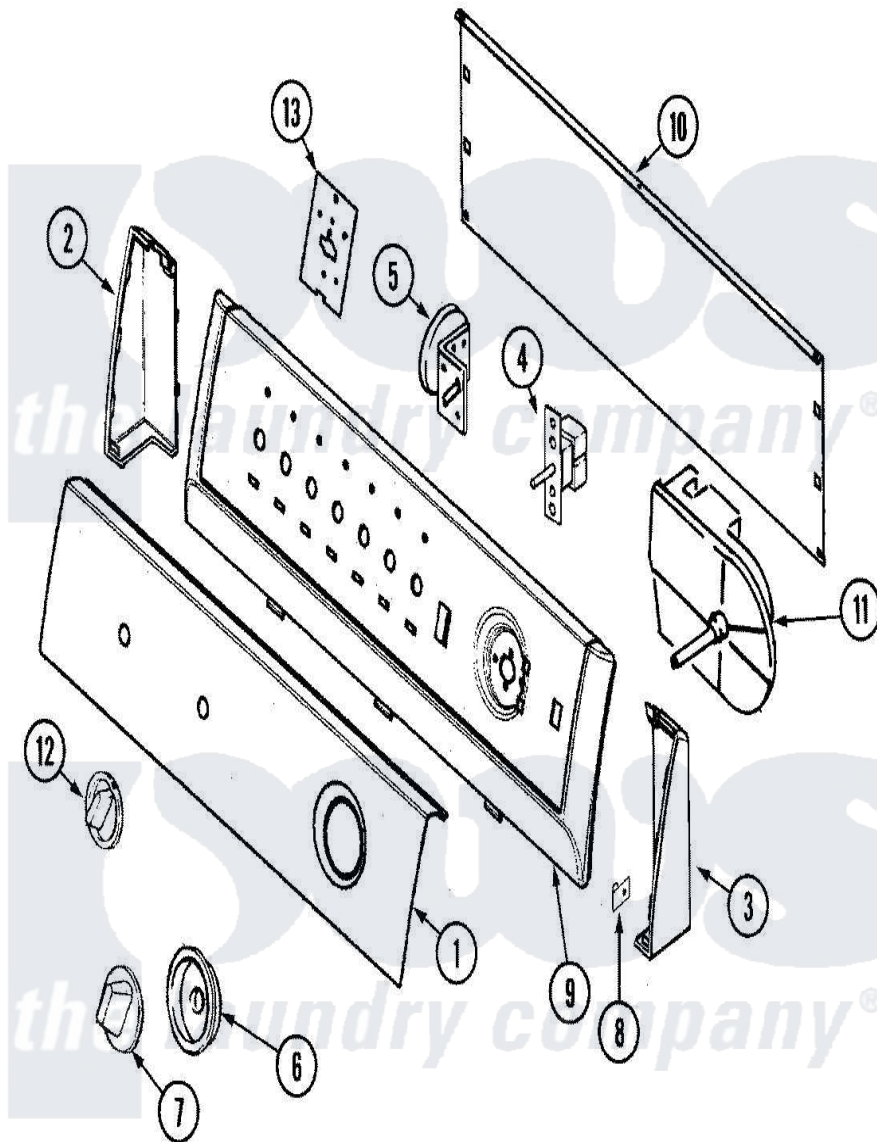

# Maytag CAV2000AGW 05 - CONTROL PANEL

Maytag [Residential Maytag CAV2000AGW Washer Parts](#) Parts Diagram 05 - CONTROL PANEL  
 Click on the part number to view part

Item	Original Part Number	Replaced By	Status	Part Description
1	<a href="#">21001626</a>			Panel, Control
2	21001629	<a href="#">21001546</a>		Endcap, Panel
"	25-3092	<a href="#">90767</a>		Screw, 8A X 3/8 HeX Washer Head Tapping
3	25-3092	<a href="#">90767</a>		Screw, 8A X 3/8 HeX Washer Head Tapping
"	21001636	<a href="#">21001547</a>		Endcap, Panel
4	25-3092	<a href="#">90767</a>		Screw, 8A X 3/8 HeX Washer Head Tapping
"	<a href="#">21001686</a>			Switch, Water Temperature
5	21001625	<a href="#">21001741</a>		Switch, Pressure
"	25-3092	<a href="#">90767</a>		Screw, 8A X 3/8 HeX Washer Head Tapping
"	<a href="#">21001882</a>			Switch, Pressure
6	<a href="#">21001520</a>			Skirt, Timer Knob
7	<a href="#">21001526</a>			Knob, Timer
8	<a href="#">25-7851</a>			Speedclip, End Cap To Top
9	21001635	<a href="#">21001552</a>		Frame , Control Panel

10	<a href="#">21001527</a>		Shield, Rear
"	<a href="#">25-3457</a>		Screw, Sems
"	25-7853	<a href="#">25-7933</a>	Ring, Retaining
"	25-3092	<a href="#">90767</a>	Screw, 8A X 3/8 HeX Washer Head Tapping
11	<a href="#">21001699</a>		Timer
"	25-3092	<a href="#">90767</a>	Screw, 8A X 3/8 HeX Washer Head Tapping
12	<a href="#">21001544</a>		Knob, Selector
13	53-2504	<a href="#">31001193</a>	Pad, Shield
"	<a href="#">21001517</a>		Shield, Control
NI	21001619	Not Available	MANUAL, USE & CARE
"	21001725	Not Available	MANUAL, USE & CARE (SPAN)
"	<a href="#">21001801</a>		Harness, Wire
"	<a href="#">21001945</a>		Harness, Wiring
"	<a href="#">21001457</a>		Fuse
"	21001458	<a href="#">10091101</a>	Block-Fuse
"	<a href="#">12002417</a>		Wire Kit