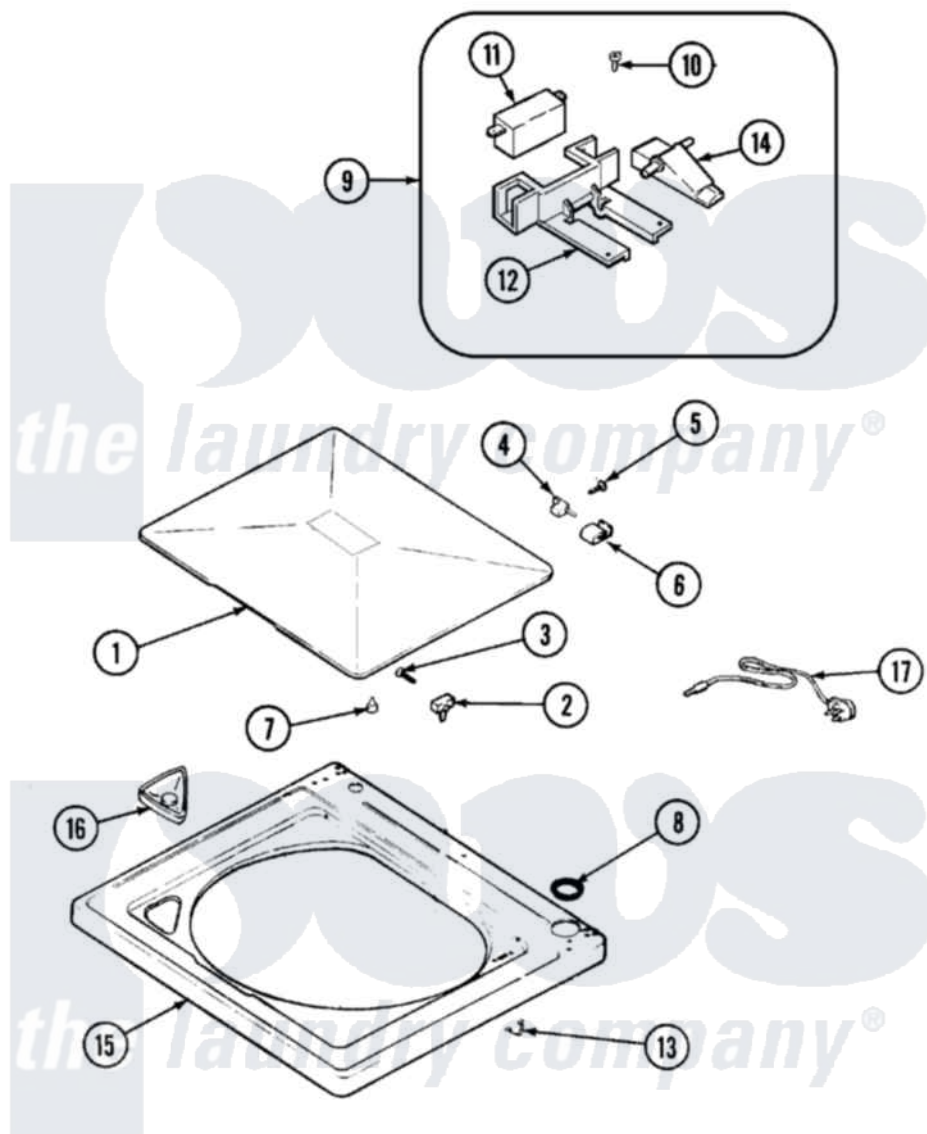

Maytag CAV2000AGW 06 - TOP

Maytag [Residential Maytag CAV2000AGW Washer Parts](#) Parts Diagram 06 - TOP
 Click on the part number to view part

Item	Original Part Number	Replaced By	Status	Part Description
1	35-2026			Lid
2	43-0057			Actuator, Door Switch
3	25-7438			Screw
4	35-2045			Pin, Hinge
5	25-7893			Screw
6	35-2044			Hinge, Lid
7	35-0581			Bumper, Door
8	35-2063			Bushing, Insulator
10	21001136	3400872		Screw, 8-18 X 3/8
11	21001744			Switch, Lid
12	21001135			Housing, Lid Switch
13	25-7878			Clip
14	21001134			Lever, Lid Switch
15	21001602			Top, Cabinet
16	21001597			Dispenser, Bleach
17	21001645		Not Available	CORD, POWER