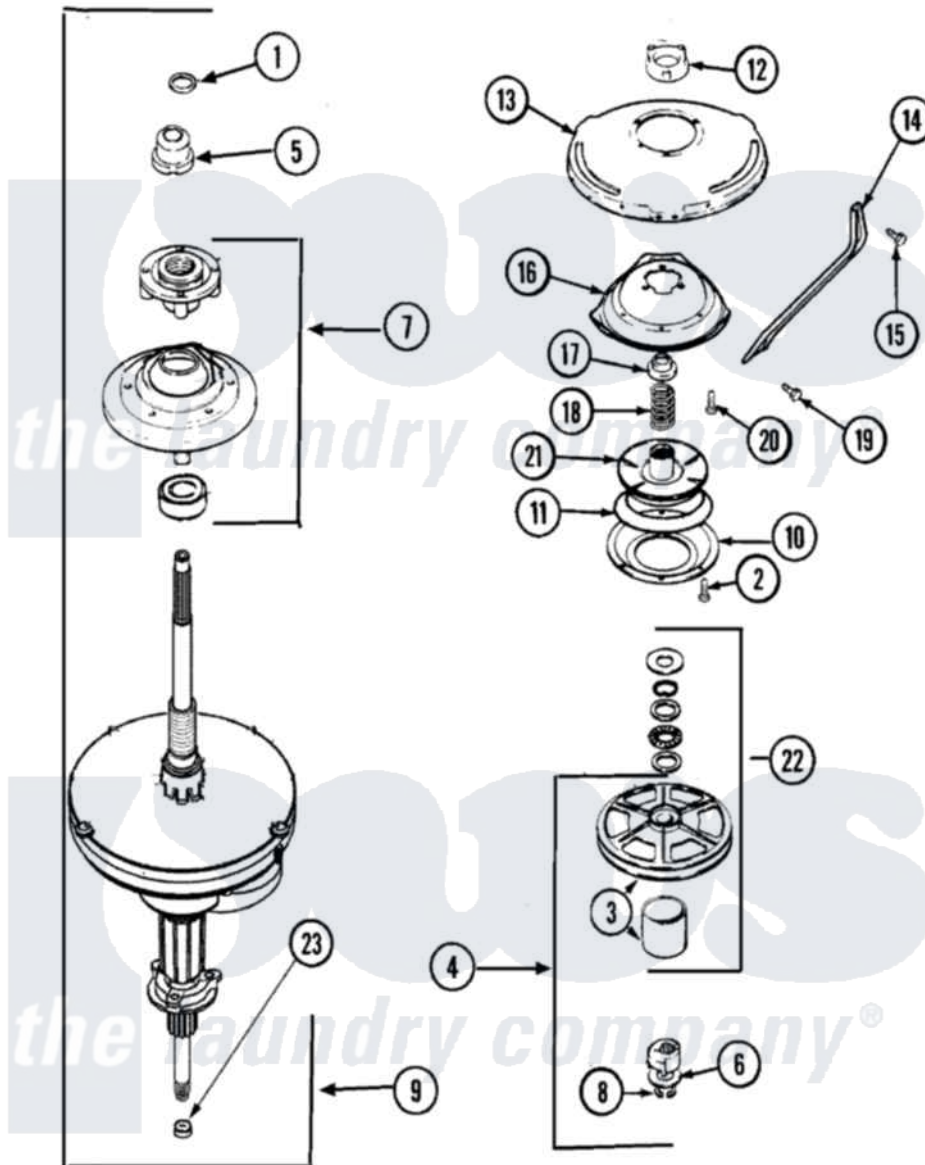

Maytag CAV2000AGW 08 - TRANSMISSION (SERIES 17)

Maytag [Residential Maytag CAV2000AGW Washer Parts](#) Parts Diagram 08 - TRANSMISSION (SERIES 17)
 Click on the part number to view part

Item	Original Part Number	Replaced By	Status	Part Description
1	25-7941			"O" Ring, Agr Drive Shaft
2	21001065			Screw, No.10-24 x .50 Hxnibhd
3	12001797	12002213		Thrust Bearing Kit
4	LA-2007	12002213		Thrust Bearing Kit
5	21001533	35-5655-1		Seal
6	35-2132			Washer, 1.25ODX.530IDX.032
"	35-2082			Washer, 1.25ODX.530IDX.062
7	21001868	W10219156		Tub Seal
8	25-7854			Ring, Retaining
9	21001867	35-6615		Ht TranS S
10	35-2018	35-6918		Stator, Brake
11	21001161	21002026		Snubber
12	21001511	12001562		Bearing Assembly
"	35-2205			Bearing, Spin
13	21001518			Support, Tub
14	21001532			Brace, Tub

15	21001858		Screw 5/16-18 x 1/2
16	21001163		Housing, Suspension
17	35-2017		Retainer, Brake Spring
18	21001647	21001910	Spring, Brake
19	25-7930	21001858	Screw 5/16-18 x 1/2
20	21001509		Screw, High Performance Plastic
21	35-2948	35-6714	Brake Roto
22	12500036	12002213	Thrust Bearing Kit
23	35-2010	207843	Lip Seal Repair Kit