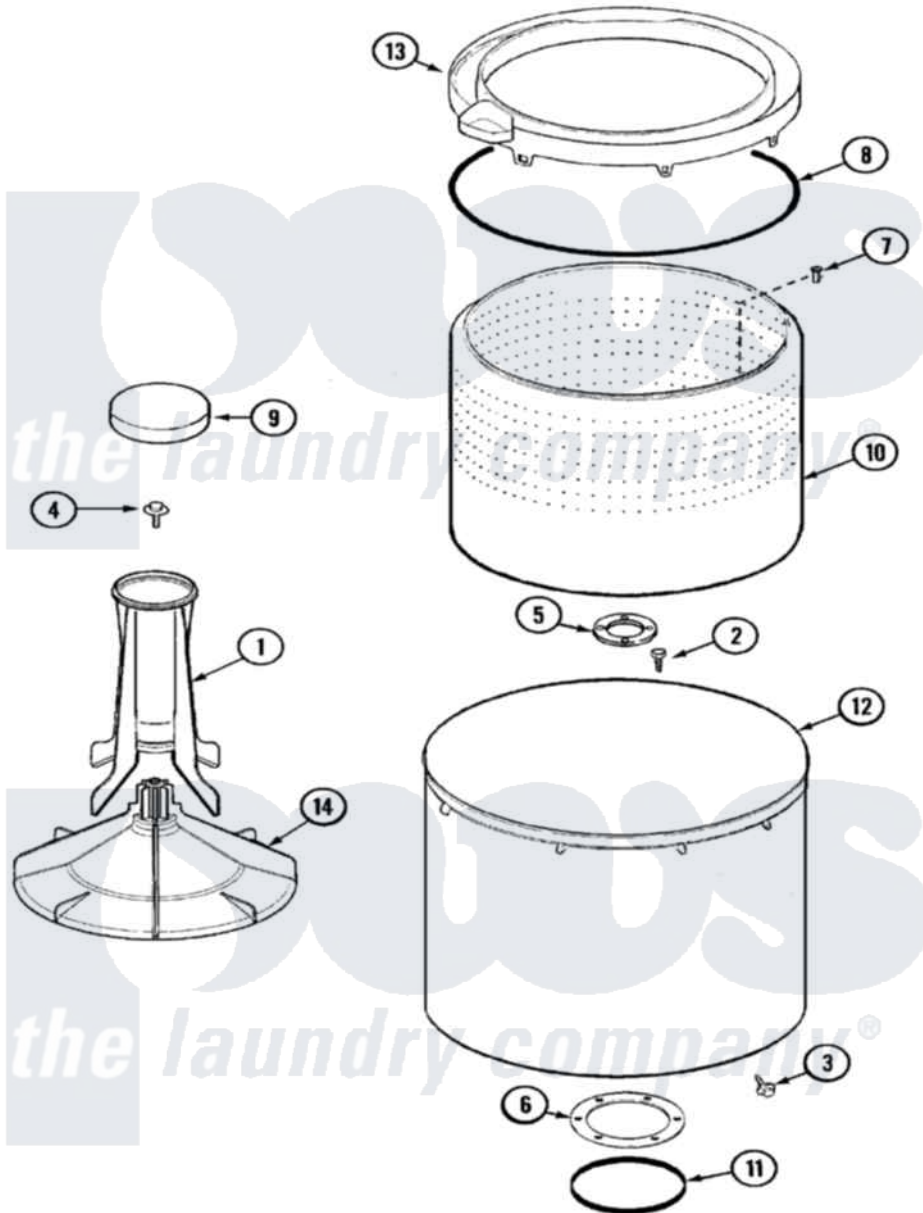

# Maytag CAV2000AGW 09 - TUB

Maytag Residential Maytag CAV2000AGW Washer Parts Parts Diagram 09 - TUB  
 Click on the part number to view part

Item	Original Part Number	Replaced By	Status	Part Description
1	<a href="#">21001521</a>			Top, Agitator
2	21001510	<a href="#">22002947</a>		Bolt, Tub
3	25-7953	<a href="#">22002933</a>		Screw
4	25-7948	<a href="#">W10309247</a>		Screw
5	<a href="#">35-3685</a>			Gasket, Basket To Centerpost
6	<a href="#">35-3686</a>			Gasket, Tub To Housing
7	25-7967	<a href="#">3400504</a>		Screw
"	<a href="#">25-7117</a>			Set Screw
8	<a href="#">35-2328</a>			Seal, Tub Top
9	21001528			CAP, AGITATOR
10	<a href="#">21001529</a>			Basket Assembly
11	<a href="#">35-2978</a>			Seal, Tub/Housing
12	<a href="#">35-3700</a>			Tub Assembly
13	21001531		Not Available	TOP, TUB (PLASTIC)
14	<a href="#">21001530</a>			Base, Agitator