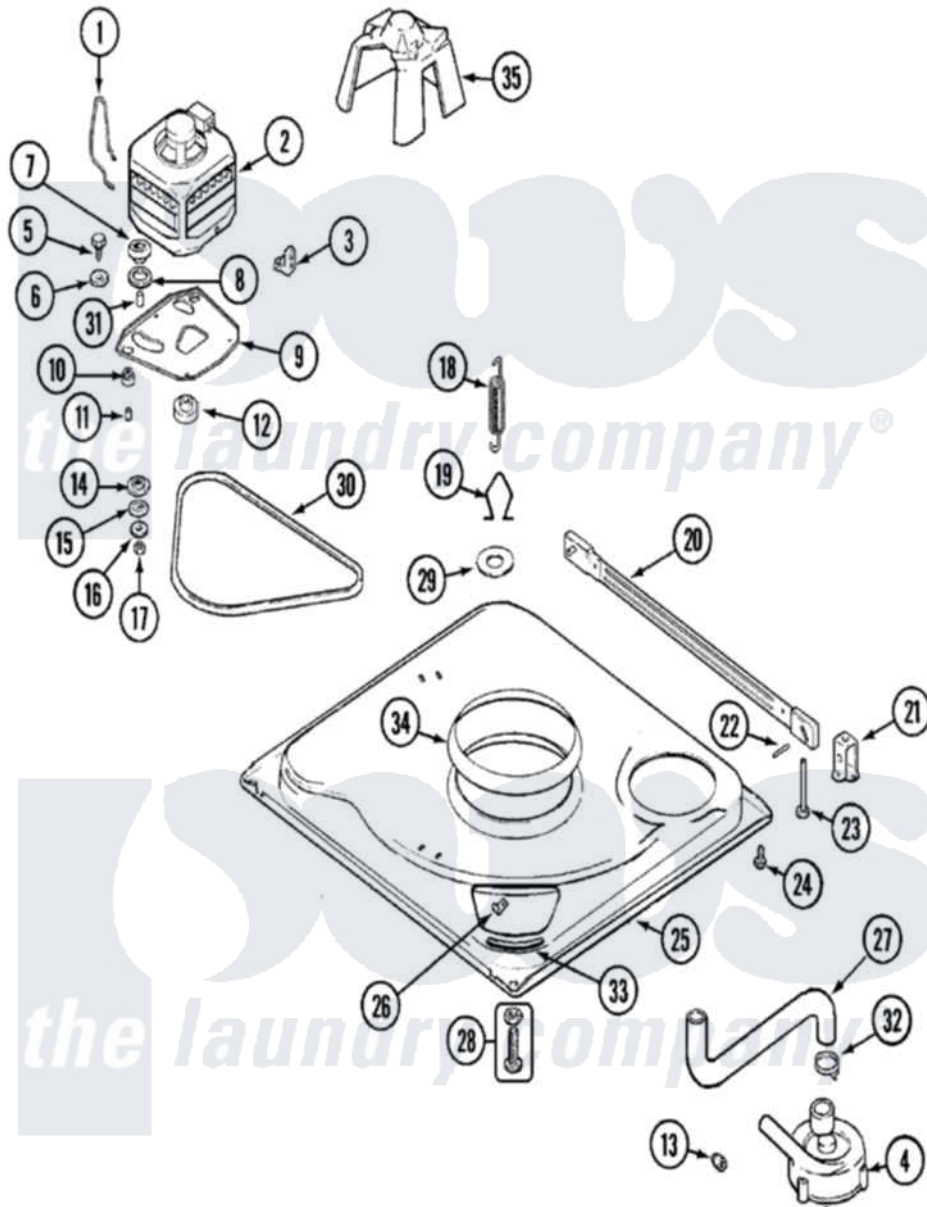

Maytag CAV2000AJW 01 - BASE

Maytag [Residential Maytag CAV2000AJW Washer Parts](#) Parts Diagram 01 - BASE
 Click on the part number to view part

Item	Original Part Number	Replaced By	Status	Part Description
1	21001110	22004376		Spring, Motor Pivot
2	21001632			Motor
3	21001109	21001486		Foot Slide, Isolator
4	35-2099	35-6465		Pump Assem
"	21001873	35-6780		Pump-Water
5	25-7833	21001977		Screw
6	25-7834			Washer, Motor/Base Screw
7	33-9946			Isolator, Motor
8	35-3570			Washer, Motor Pivot
9	21001111	21001783		Plate And Screw Assembly
10	35-3646			Isolator, Motor Plate
11	25-7831			Spacer, Mounting
12	25-7117			Set Screw
"	33-1171	21001833		Pulley, Motor
13	35-2344			Restrictor, Flow
14	35-3571			Slide, Motor Pivot

15	33-9967		Washer, Motor Isolator
16	25-7047		Washer, Flat
17	25-7325	Y707702	Locknut
18	21001598		Spring, Suspension
19	21001166		Hook, Suspension Spring
20	35-2049	21001881	Bar, Stabilizer
21	35-2046		Bracket, Stabilizer
22	35-2052		Pin, Stabilizer
23	35-3020	22004469	Leg And Foot Self Stabilizing
24	31001041	308685	Side Trim)
25	21001169	12002701	Base Kit
"	21001893	12002701	Base Kit
26	25-7845		Speednut, Motor
27	21001915		Hose, Tub To Pump
"	35-3584	21001915	Hose, Tub To Pump
28	35-3507	25001119	Foot And Pad Assembly
29	Y25-7951		Washer, Suspension Hook
30	21352320		Belt, Drive
31	25-7830		Spacer
32	25-6068	285655	Clamp, Hose
33	35-2065		Pad, Motor Plate
34	21001161	21002026	Snubber
35	22002721		Shield, Motor