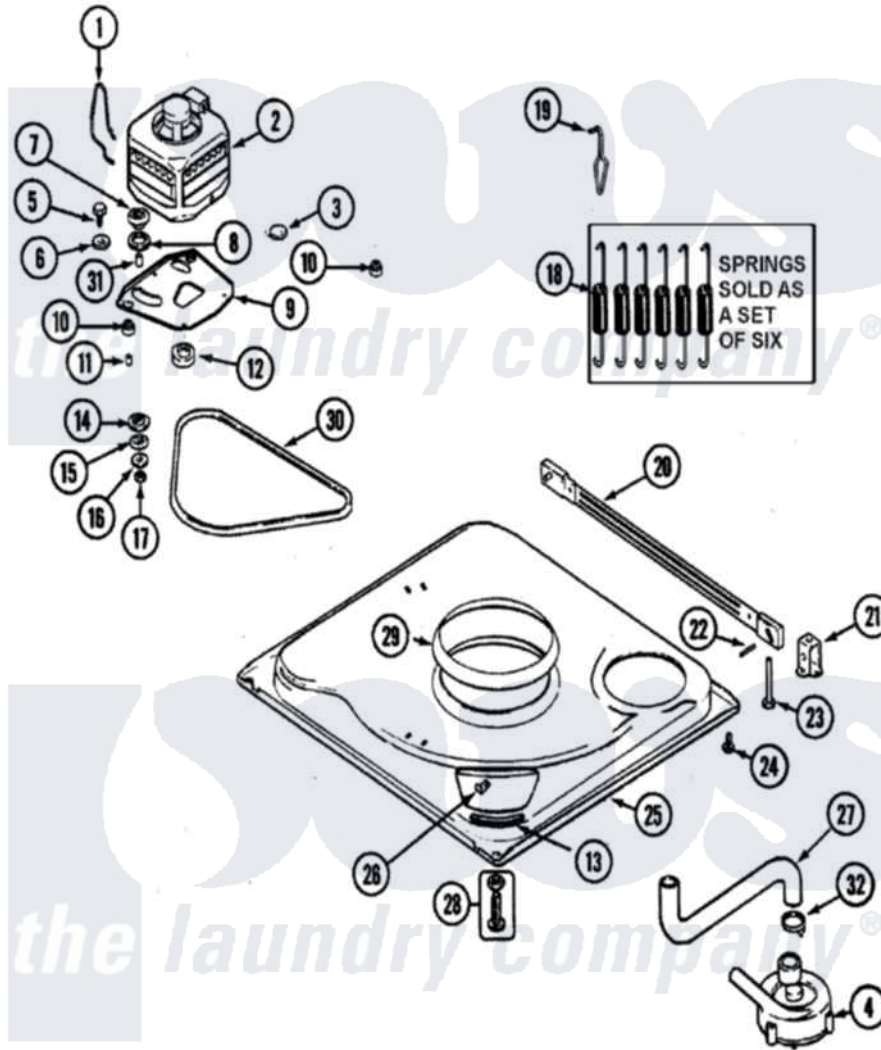

# Maytag CAV2000AJW 02 - BASE (SERIES 19)

Maytag [Residential Maytag CAV2000AJW Washer Parts](#) Parts Diagram 02 - BASE (SERIES 19)  
 Click on the part number to view part

Item	Original Part Number	Replaced By	Status	Part Description
1	21001110	<a href="#">22004376</a>		Spring, Motor Pivot
2	<a href="#">21001632</a>			Motor
3	<a href="#">21001486</a>			Foot Slide, Isolator
4	21001873	<a href="#">35-6780</a>		Pump-Water
5	25-7833	<a href="#">21001977</a>		Screw
6	<a href="#">25-7834</a>			Washer, Motor/Base Screw
7	<a href="#">33-9946</a>			Isolator, Motor
8	<a href="#">35-3570</a>			Washer, Motor Pivot
9	<a href="#">21001783</a>			Plate And Screw Assembly
10	<a href="#">35-3646</a>			Isolator, Motor Plate
11	<a href="#">25-7831</a>			Spacer, Mounting
12	<a href="#">21001833</a>			Pulley, Motor
13	<a href="#">35-2065</a>			Pad, Motor Plate
14	<a href="#">35-3571</a>			Slide, Motor Pivot
15	<a href="#">33-9967</a>			Washer, Motor Isolator
16	<a href="#">25-7047</a>			Washer, Flat

17	25-7325	<a href="#">Y707702</a>	Locknut
18	12002102	<a href="#">12002773</a>	Spring
19	<a href="#">21001166</a>		Hook, Suspension Spring
20	21001754	<a href="#">21001881</a>	Bar, Stabilizer
21	<a href="#">35-2046</a>		Bracket, Stabilizer
22	<a href="#">35-2052</a>		Pin, Stabilizer
23	35-3020	<a href="#">22004469</a>	Leg And Foot Self Stabilizing
24	25-7828	<a href="#">489483</a>	Screw 10-32 X 1/2
25	21001893	<a href="#">12002701</a>	Base Kit
26	<a href="#">25-7845</a>		Speednut, Motor
27	<a href="#">21001915</a>		Hose, Tub To Pump
28	35-3507	<a href="#">25001119</a>	Foot And Pad Assembly
29	21001161	<a href="#">21002026</a>	Snubber
30	<a href="#">21352320</a>		Belt, Drive
31	<a href="#">25-7830</a>		Spacer
32	25-6068	<a href="#">285655</a>	Clamp, Hose