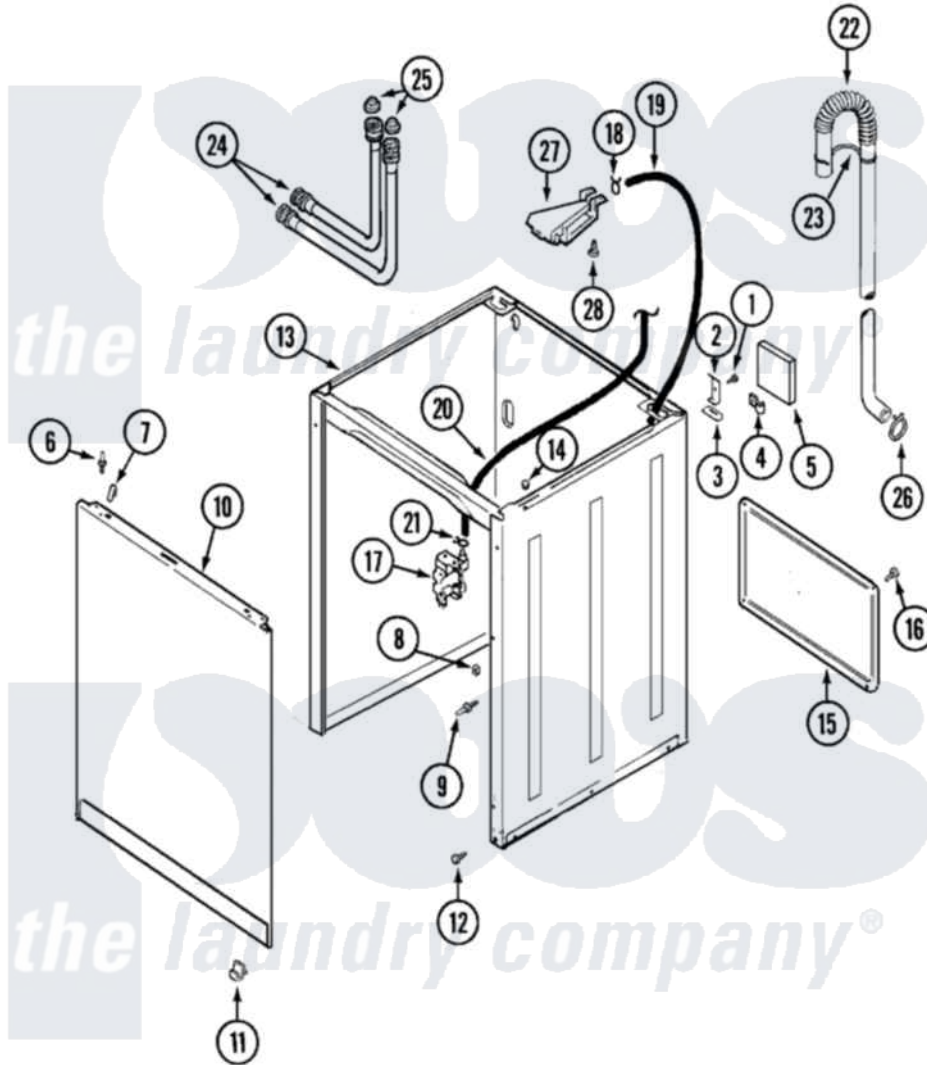

Maytag CAV2000AJW 03 - CABINET

Maytag [Residential Maytag CAV2000AJW Washer Parts](#) Parts Diagram 03 - CABINET
 Click on the part number to view part

Item	Original Part Number	Replaced By	Status	Part Description
1	25-7893			Screw
2	35-2846			Hinge, Cabinet Top
3	35-4128			Pad, Hinge
4	25-7027	16515		Clip
5	35-0706		Not Available	PAD, FOAM
6	53-0643			Pin, Locator
7	25-7220			Clip, Cabinet Top
8	25-0224	3400029		Nut, Adapter Plate
9	53-0643			Pin, Locator
"	53-0200			Sleeve, Locator Pin
10	21002011			Pad, Cabinet
"	21001281			Damper, Sound Pad
"	35-2084			Panel, Front
11	53-0120			Clip, Front Panel
"	25-7732	681414		Screw, 10AB X 1/2
12	35-4129			Bumper, Cabinet

13	35-2106	21001871	Cabinet
"	12001801	21001871	Cabinet
14	33-2653		Bumper, Cabinet
15	35-2108	21001871	Cabinet
16	25-7732	681414	Screw, 10AB X 1/2
17	21001396	35-2374N	Valve, Water
"	21001747	21001932	Valve, Water Inlet
18	25-7867	596669	Clamp, Manifold
19	35-2378	12002749	Hose, Flume Kit
20	21001060	21001748	Hose, Pressure Switch
21	25-7796	596669	Clamp, Manifold
22	21001513	21001872	Hose, Drain
23	33-9537	22003814	Retainer, Drain Hose
24	33-7046	89503	Hose-Inlet
"	33-7891	89503	Hose-Inlet
25	33-4264N		Strainer And Washer Kit
26	25-7080	285655	Clamp, Hose
27	35-2051	21001760	Flume Assembly / Water Diverter
28	25-3092	90767	Screw, 8A X 3/8 HeX Washer Head Tapping