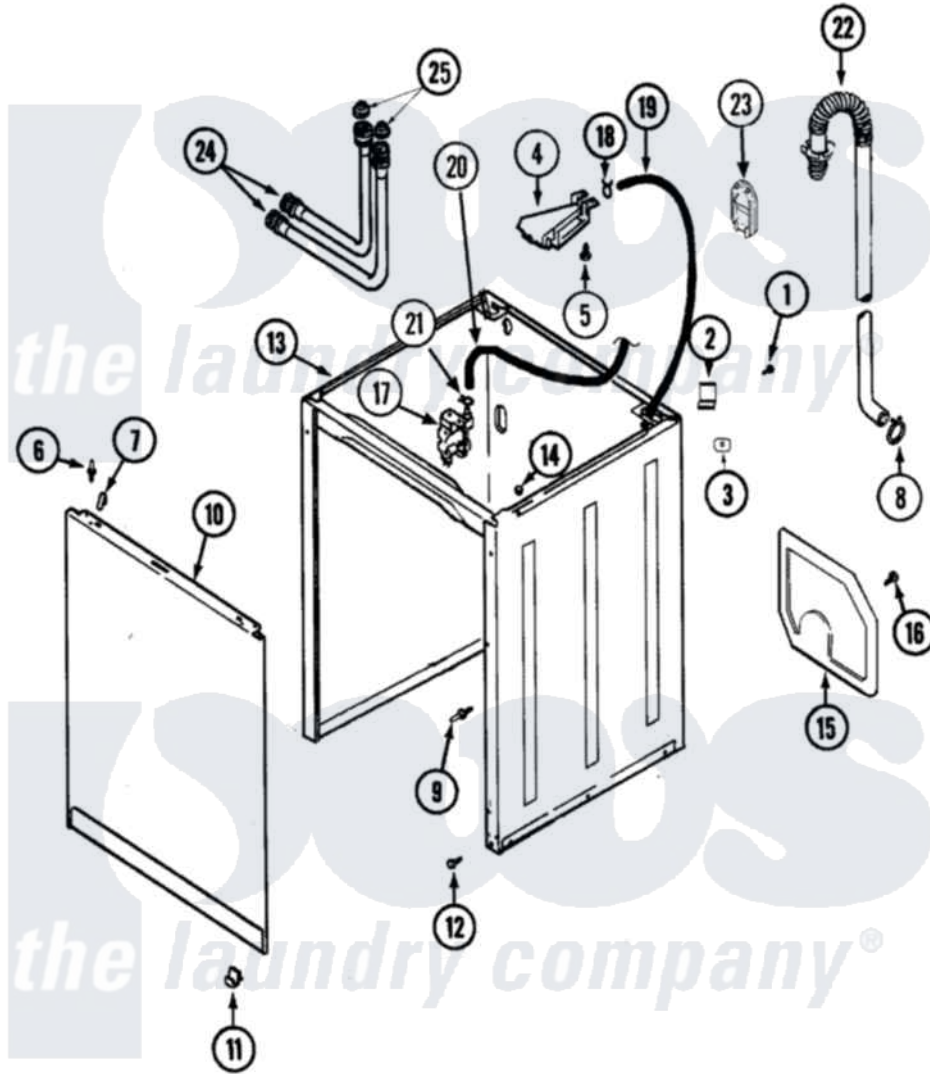

Maytag CAV2000AJW 04 - CABINET (SERIES 16)

Maytag Residential Maytag CAV2000AJW Washer Parts Parts Diagram 04 - CABINET (SERIES 16)
 Click on the part number to view part

Item	Original Part Number	Replaced By	Status	Part Description
1	25-7893			Screw
2	35-2846			Hinge, Cabinet Top
3	35-4128			Pad, Hinge
4	21001760			Flume Assembly / Water Diverter
5	25-3092	90767		Screw, 8A X 3/8 HeX Washer Head Tapping
6	25-0224	3400029		Nut, Adapter Plate
"	53-0643			Pin, Locator
"	53-0200			Sleeve, Locator Pin
7	25-7220			Clip, Cabinet Top
8	21001875	285655		Clamp, Hose
9	21001829			Post, Locating
10	35-2084			Panel, Front
"	21001281			Damper, Sound Pad
"	21002011			Pad, Cabinet
11	25-7732	681414		Screw, 10AB X 1/2

"	53-0120		Clip, Front Panel
12	35-4129		Bumper, Cabinet
13	21001871		Cabinet
14	33-2653		Bumper, Cabinet
15	21001876		Shield, Rear
16	25-7732	681414	Screw, 10AB X 1/2
17	21001747	21001932	Valve, Water Inlet
18	25-7867	596669	Clamp, Manifold
19	35-2378	12002749	Hose, Flume Kit
20	21001749	21001748	Hose, Pressure Switch
21	25-7796	596669	Clamp, Manifold
22	21001872		Hose, Drain
23	21001874		Outlet, Drain Hose
24	33-7891	89503	Hose-Inlet
"	33-7046	89503	Hose-Inlet
25	33-4264N		Strainer And Washer Kit