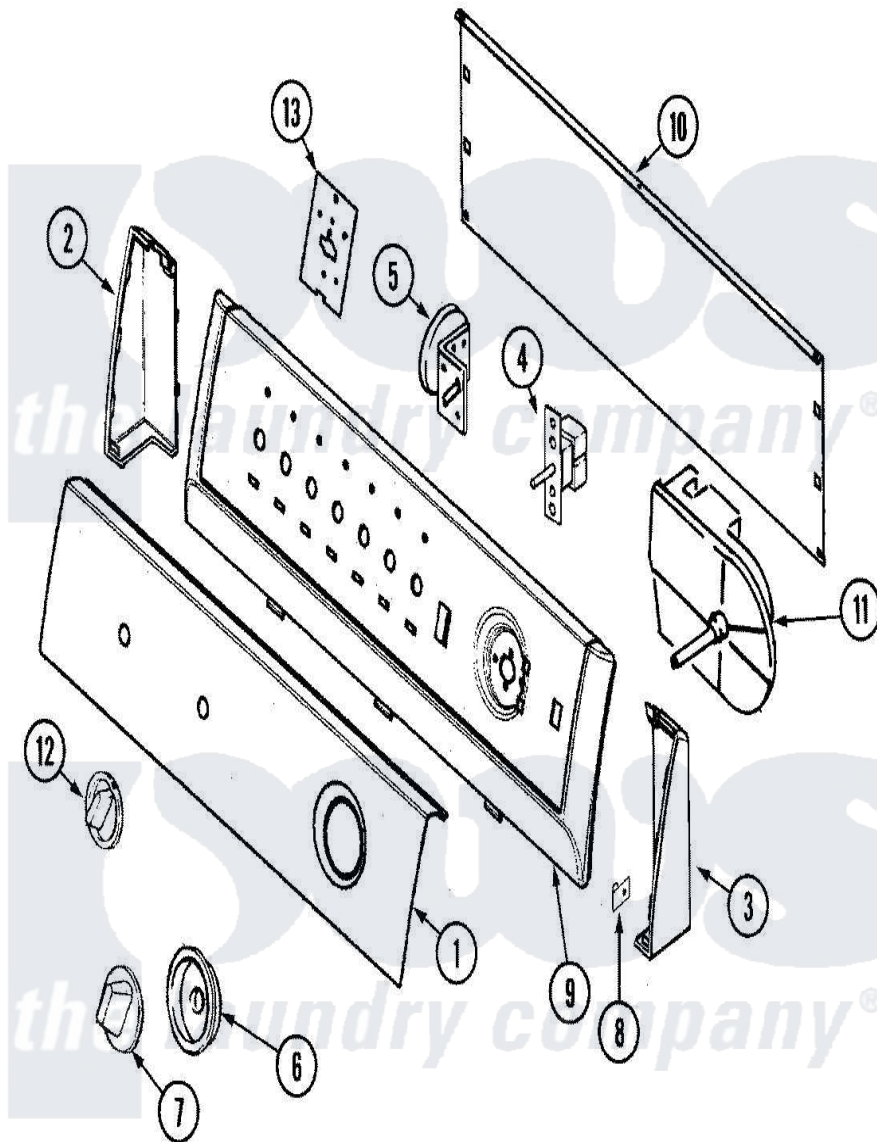

Maytag CAV2000AJW 05 - CONTROL PANEL

Maytag [Residential Maytag CAV2000AJW Washer Parts](#) Parts Diagram 05 - CONTROL PANEL

[Click on the part number to view part](#)

Item	Original Part Number	Replaced By	Status	Part Description
1	21001626			Panel, Control
2	25-3092	90767		Screw, 8A X 3/8 HeX Washer Head Tapping
"	21001546			Endcap, Panel
3	21001547			Endcap, Panel
"	25-3092	90767		Screw, 8A X 3/8 HeX Washer Head Tapping
4	21001139			Switch, Water Temp. 3 Position
"	25-3092	90767		Screw, 8A X 3/8 HeX Washer Head Tapping
5	25-3092	90767		Screw, 8A X 3/8 HeX Washer Head Tapping
"	21001882			Switch, Pressure
8	25-7851			Speedclip, End Cap To Top
9	21001552			Frame , Control Panel
10	25-3457			Screw, Sems
"	25-3092	90767		Screw, 8A X 3/8 HeX Washer Head Tapping

"	25-7853	25-7933	Ring, Retaining
"	21001527		Shield, Rear
11	25-3092	90767	Screw, 8A X 3/8 HeX Washer Head Tapping
"	21001695		Timer
13	21001517		Shield, Control
"	53-2504	31001193	Pad, Shield
NI	21001725	Not Available	MANUAL, USE & CARE (SPAN)
"	21001710	Not Available	MANUAL, USE & CARE
"	21001785		Harness, Wire
"	21001933		Harness, Wiring
"	12002417		Wire Kit