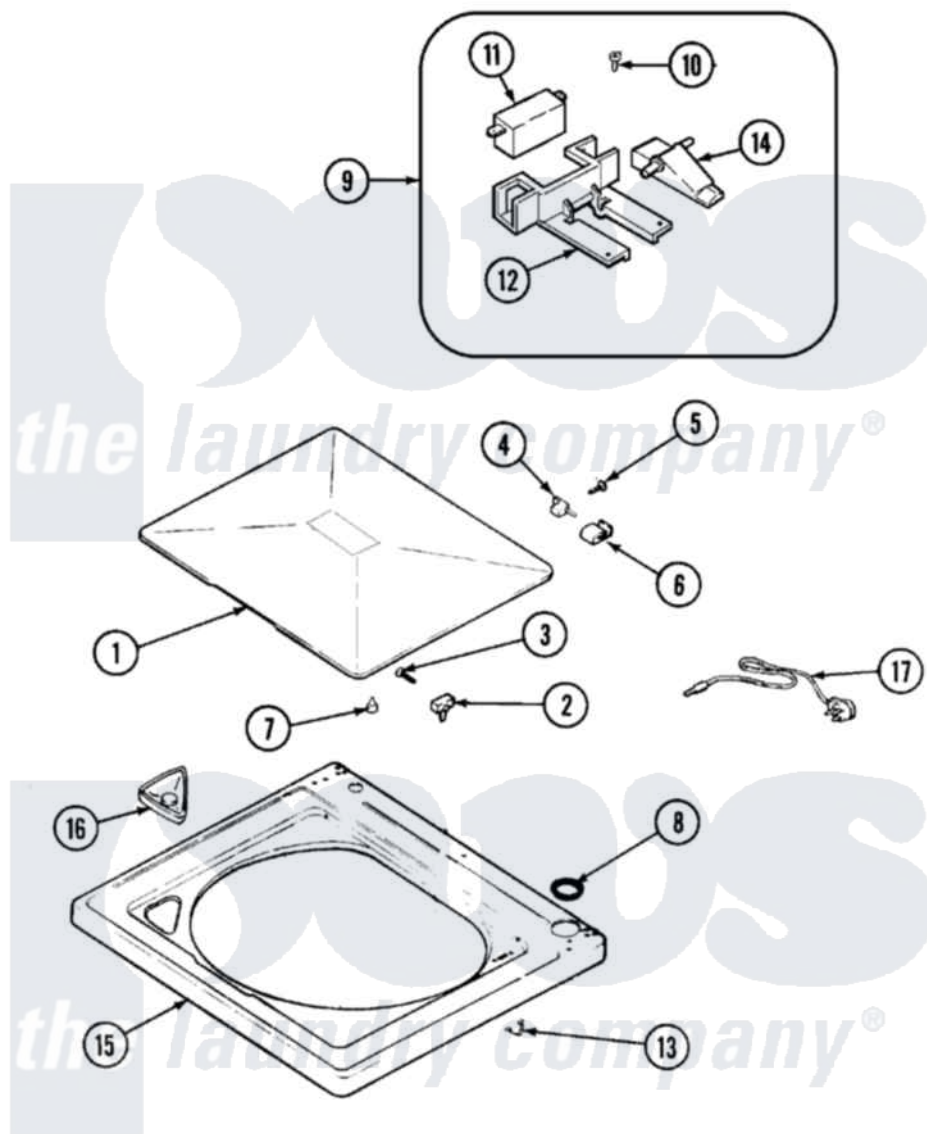

Maytag CAV2000AJW 06 - TOP

Maytag [Residential Maytag CAV2000AJW Washer Parts](#) Parts Diagram 06 - TOP
 Click on the part number to view part

Item	Original Part Number	Replaced By	Status	Part Description
1	35-2026			Lid
2	43-0057			Actuator, Door Switch
3	25-7438			Screw
4	35-2045			Pin, Hinge
5	25-7893			Screw
6	35-2044			Hinge, Lid
7	35-0581			Bumper, Door
8	35-2063			Bushing, Insulator
9	21001137	12001187		Kit, Lid Switch Assembly
10	21001136	3400872		Screw, 8-18 X 3/8
11	21001148	12001187		Kit, Lid Switch Assembly
12	21001135			Housing, Lid Switch
13	25-7878			Clip
14	21001134			Lever, Lid Switch
15	21001602			Top, Cabinet
16	21001597			Dispenser, Bleach