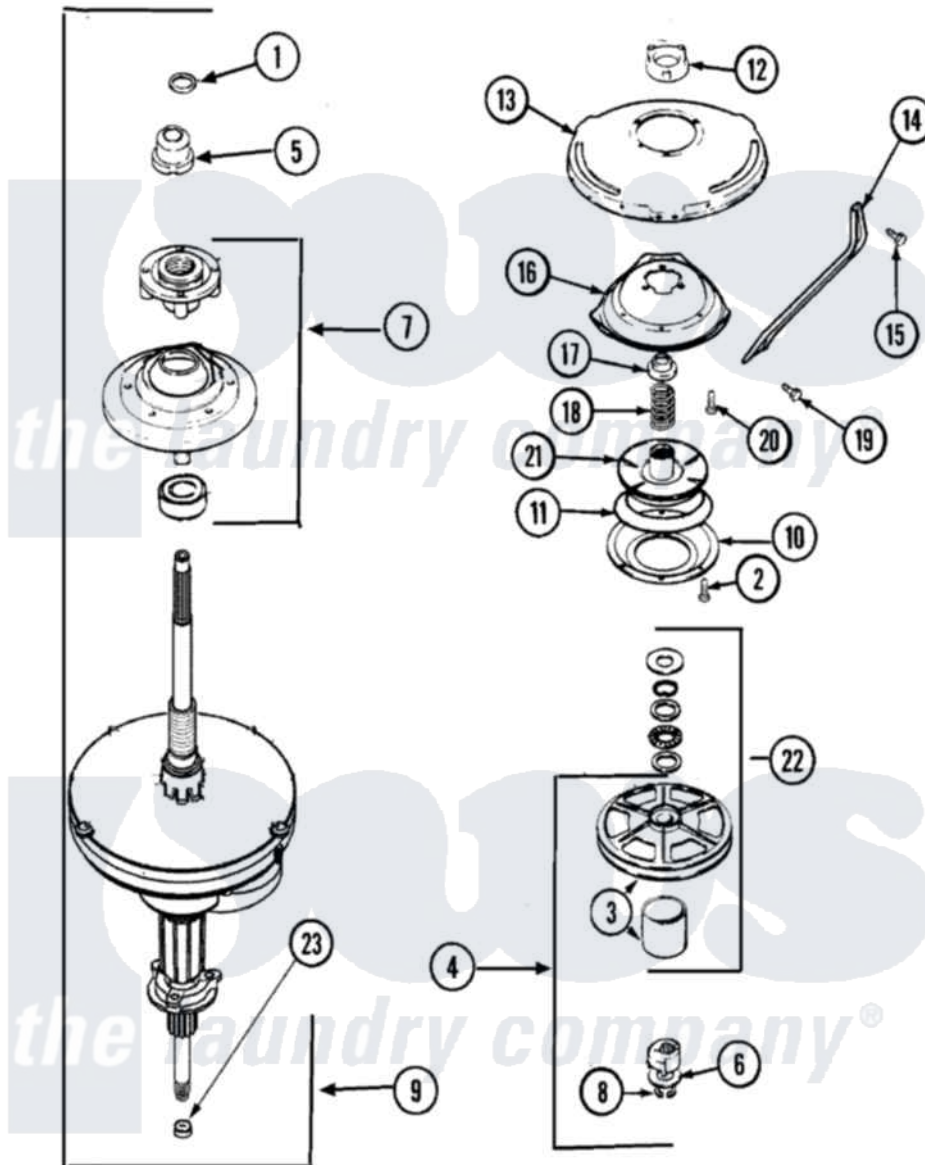

Maytag CAV2000AJW 08 - TRANSMISSION (SERIES 17)

Maytag Residential Maytag CAV2000AJW Washer Parts Parts Diagram 08 - TRANSMISSION (SERIES 17)
 Click on the part number to view part

Item	Original Part Number	Replaced By	Status	Part Description
1	25-7941			"O" Ring, Agr Drive Shaft
2	21001065			Screw, No.10-24 x .50 Hxnibhd
3	12001797	12002213		Thrust Bearing Kit
4	LA-2007	12002213		Thrust Bearing Kit
5	21001533	35-5655-1		Seal
6	35-2132			Washer, 1.25ODX.530IDX.032
"	35-2082			Washer, 1.25ODX.530IDX.062
7	21001868	W10219156		Tub Seal
8	25-7854			Ring, Retaining
9	21001867	35-6615		Ht TranS S
10	35-2018	35-6918		Stator, Brake
11	21001161	21002026		Snubber
12	21001511	12001562		Bearing Assembly
"	35-2205			Bearing, Spin
13	21001518			Support, Tub
14	21001532			Brace, Tub

15	21001858		Screw 5/16-18 x 1/2
16	21001163		Housing, Suspension
17	35-2017		Retainer, Brake Spring
18	21001647	21001910	Spring, Brake
19	25-7930	21001858	Screw 5/16-18 x 1/2
20	21001509		Screw, High Performance Plastic
21	35-2948	35-6714	Brake Roto
22	12500036	12002213	Thrust Bearing Kit
23	35-2010	207843	Lip Seal Repair Kit