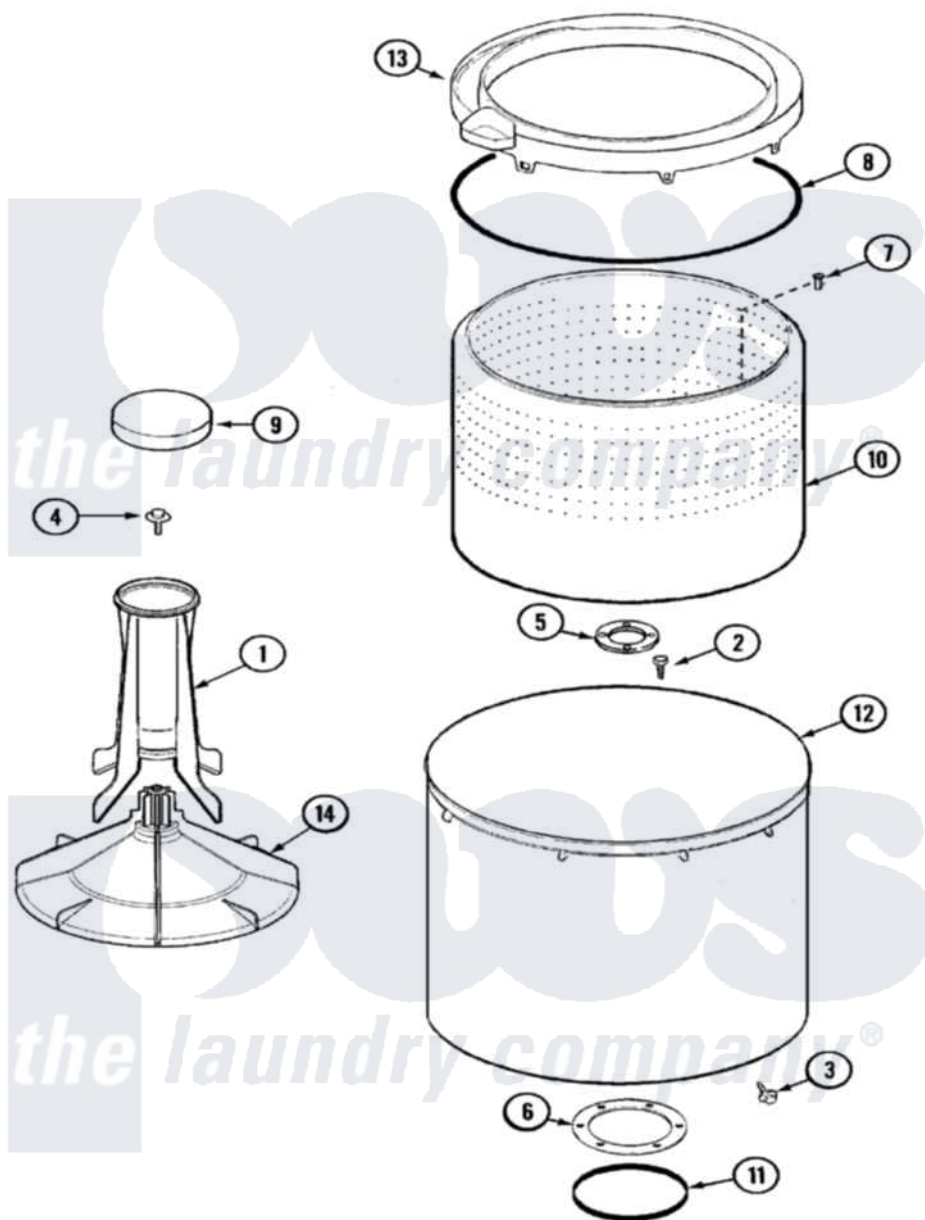

# Maytag CAV2000AJW 09 - TUB

Maytag [Residential Maytag CAV2000AJW Washer Parts](#) Parts Diagram 09 - TUB  
 Click on the part number to view part

Item	Original Part Number	Replaced By	Status	Part Description
1	<a href="#">21001521</a>			Top, Agitator
2	21001510	<a href="#">22002947</a>		Bolt, Tub
3	25-7953	<a href="#">22002933</a>		Screw
4	25-7948	<a href="#">W10309247</a>		Screw
5	<a href="#">35-3685</a>			Gasket, Basket To Centerpost
6	<a href="#">35-3686</a>			Gasket, Tub To Housing
7	25-7967	<a href="#">3400504</a>		Screw
"	<a href="#">25-7117</a>			Set Screw
8	<a href="#">35-2328</a>			Seal, Tub Top
9	21001528			CAP, AGITATOR
10	<a href="#">21001529</a>			Basket Assembly
11	<a href="#">35-2978</a>			Seal, Tub/Housing
12	<a href="#">35-3700</a>			Tub Assembly
13	21001531		Not Available	TOP, TUB (PLASTIC)
14	<a href="#">21001530</a>			Base, Agitator