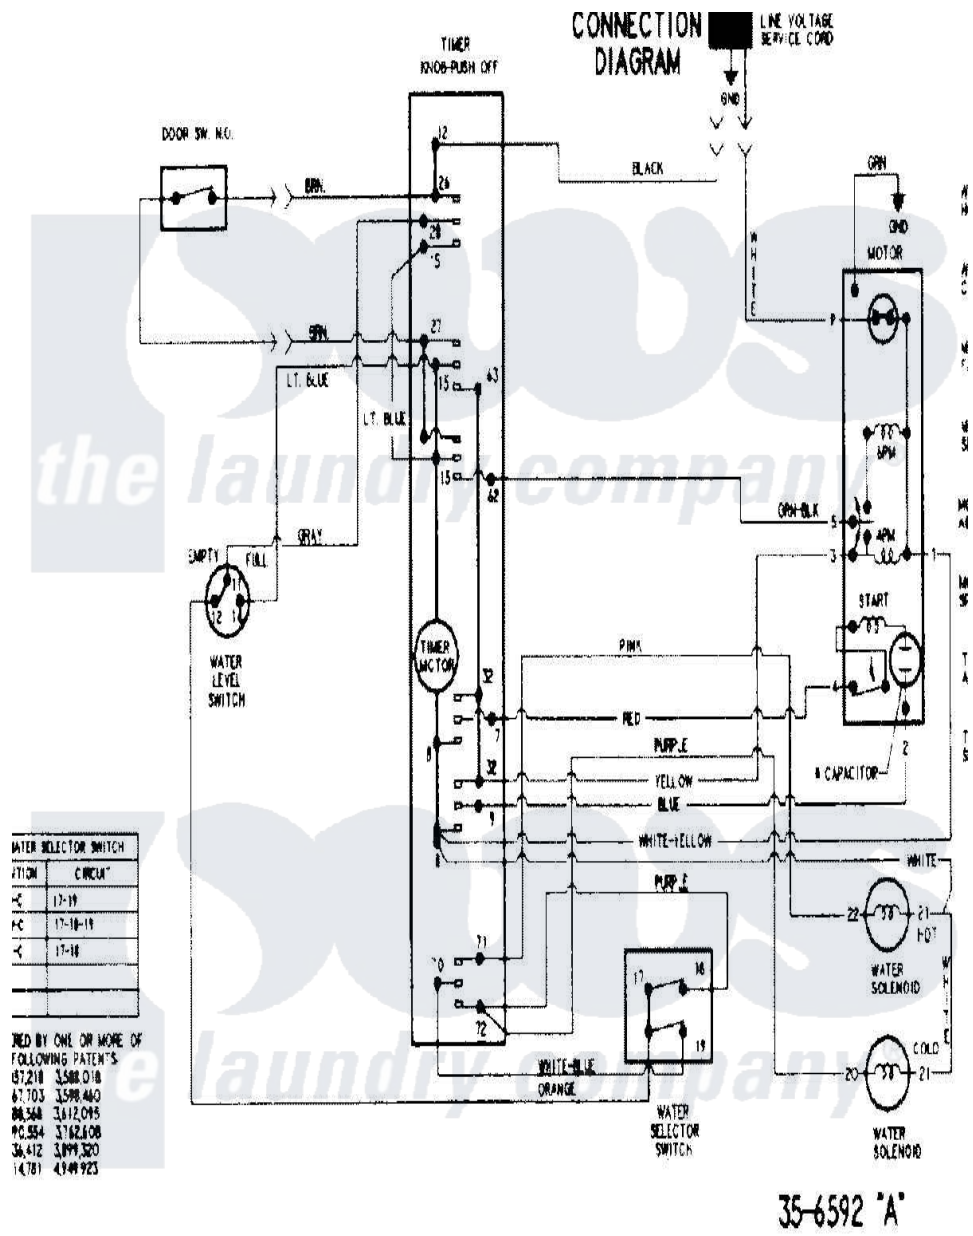

Maytag CAV2000AJW 11 - WIRING INFORMATION (SERIES 20)

Maytag Residential Maytag CAV2000AJW Washer Parts Diagram 11 - WIRING INFORMATION (SERIES 20)

Click on the part number to view part

Item	Original Part Number	Replaced By	Status	Part Description
NI	15003216		Not Available	WIRING INFORMATION