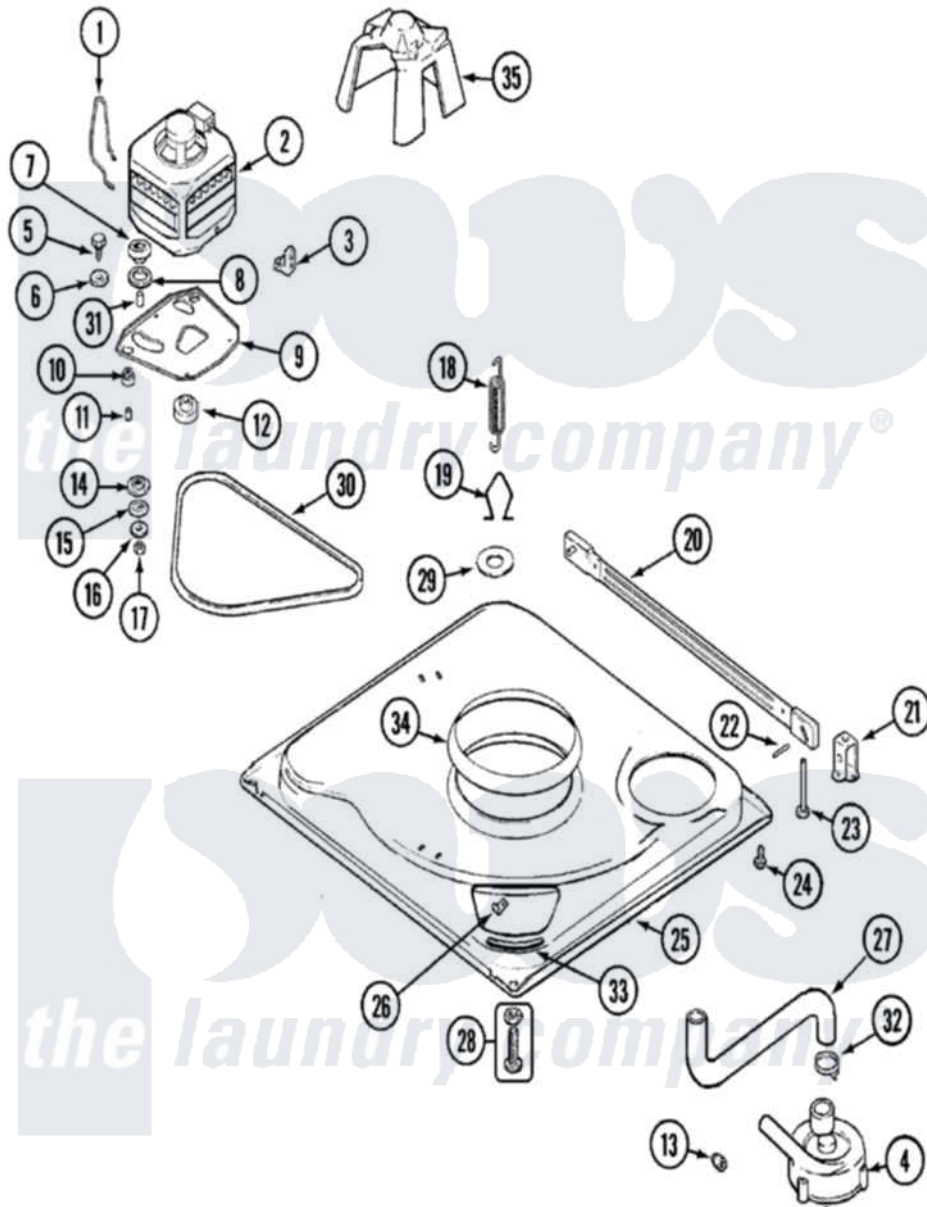

Maytag CAV2000AKW 01 - BASE

Maytag [Residential Maytag CAV2000AKW Washer Parts](#) Parts Diagram 01 - BASE
 Click on the part number to view part

Item	Original Part Number	Replaced By	Status	Part Description
1	21001110	22004376		Spring, Motor Pivot
2	21001637			Motor
3	21001109	21001486		Foot Slide, Isolator
4	35-2099	35-6465		Pump Assem
"	21001873	35-6780		Pump-Water
5	25-7833	21001977		Screw
6	25-7834			Washer, Motor/Base Screw
7	33-9946			Isolator, Motor
8	35-3570			Washer, Motor Pivot
9	21001111	21001783		Plate And Screw Assembly
10	35-3646			Isolator, Motor Plate
11	25-7831			Spacer, Mounting
12	21001475	W10143344		Pulley
"	25-7117			Set Screw
13	35-2344			Restrictor, Flow
14	35-3571			Slide, Motor Pivot

15	33-9967		Washer, Motor Isolator
16	25-7047		Washer, Flat
17	25-7325	Y707702	Locknut
18	21001598		Spring, Suspension
19	21001166		Hook, Suspension Spring
20	35-2049	21001881	Bar, Stabilizer
21	35-2046		Bracket, Stabilizer
22	35-2052		Pin, Stabilizer
23	35-3020	22004469	Leg And Foot Self Stabilizing
24	31001041	308685	Side Trim)
25	21001169	12002701	Base Kit
"	21001893	12002701	Base Kit
26	25-7845		Speednut, Motor
27	21001915		Hose, Tub To Pump
"	35-3584	21001915	Hose, Tub To Pump
28	35-3507	25001119	Foot And Pad Assembly
29	Y25-7951		Washer, Suspension Hook
30	21352320		Belt, Drive
31	25-7830		Spacer
32	25-6068	285655	Clamp, Hose
33	35-2065		Pad, Motor Plate
34	21001161	21002026	Snubber
35	22002721		Shield, Motor