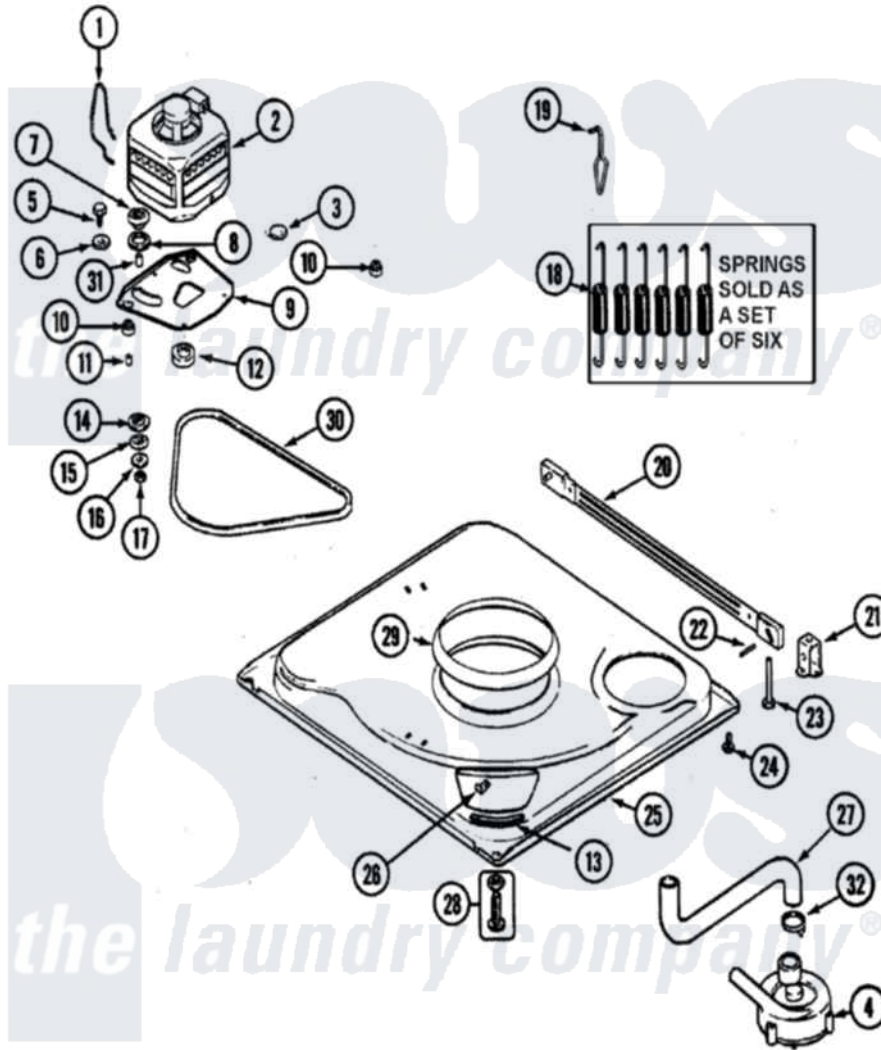

# Maytag CAV2000AKW 02 - BASE (SERIES 19)

Maytag [Residential Maytag CAV2000AKW Washer Parts](#) Parts Diagram 02 - BASE (SERIES 19)  
 Click on the part number to view part

Item	Original Part Number	Replaced By	Status	Part Description
1	21001110	<a href="#">22004376</a>		Spring, Motor Pivot
2	<a href="#">21001637</a>			Motor
3	<a href="#">21001486</a>			Foot Slide, Isolator
4	21001873	<a href="#">35-6780</a>		Pump-Water
5	25-7833	<a href="#">21001977</a>		Screw
6	<a href="#">25-7834</a>			Washer, Motor/Base Screw
7	<a href="#">33-9946</a>			Isolator, Motor
8	<a href="#">35-3570</a>			Washer, Motor Pivot
9	<a href="#">21001783</a>			Plate And Screw Assembly
10	<a href="#">35-3646</a>			Isolator, Motor Plate
11	<a href="#">25-7831</a>			Spacer, Mounting
12	21001836	<a href="#">W10143344</a>		Pulley
13	<a href="#">35-2065</a>			Pad, Motor Plate
14	<a href="#">35-3571</a>			Slide, Motor Pivot
15	<a href="#">33-9967</a>			Washer, Motor Isolator
16	<a href="#">25-7047</a>			Washer, Flat

17	25-7325	<a href="#">Y707702</a>	Locknut
18	12002102	<a href="#">12002773</a>	Spring
19	<a href="#">21001166</a>		Hook, Suspension Spring
20	21001754	<a href="#">21001881</a>	Bar, Stabilizer
21	<a href="#">35-2046</a>		Bracket, Stabilizer
22	<a href="#">35-2052</a>		Pin, Stabilizer
23	35-3020	<a href="#">22004469</a>	Leg And Foot Self Stabilizing
24	25-7828	<a href="#">489483</a>	Screw 10-32 X 1/2
25	21001893	<a href="#">12002701</a>	Base Kit
26	<a href="#">25-7845</a>		Speednut, Motor
27	<a href="#">21001915</a>		Hose, Tub To Pump
28	35-3507	<a href="#">25001119</a>	Foot And Pad Assembly
29	21001161	<a href="#">21002026</a>	Snubber
30	<a href="#">21352320</a>		Belt, Drive
31	<a href="#">25-7830</a>		Spacer
32	25-6068	<a href="#">285655</a>	Clamp, Hose