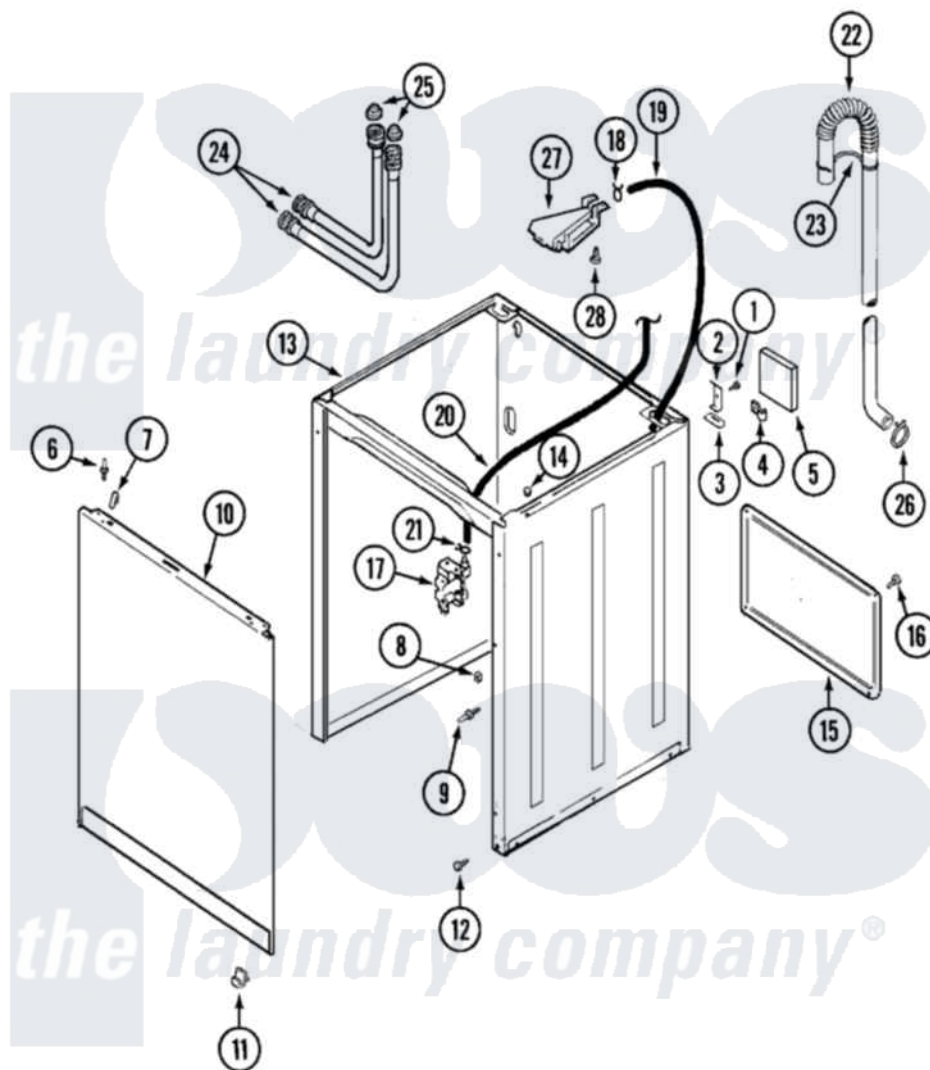

Maytag CAV2000AKW 03 - CABINET

Maytag [Residential Maytag CAV2000AKW Washer Parts](#) Parts Diagram 03 - CABINET
 Click on the part number to view part

Item	Original Part Number	Replaced By	Status	Part Description
1	25-7893			Screw
2	35-2846			Hinge, Cabinet Top
3	35-4128			Pad, Hinge
4	25-7027	16515		Clip
5	35-0706		Not Available	PAD, FOAM
6	53-0643			Pin, Locator
7	25-7220			Clip, Cabinet Top
8	25-0224	3400029		Nut, Adapter Plate
9	53-0643			Pin, Locator
"	53-0200			Sleeve, Locator Pin
10	21002011			Pad, Cabinet
"	21001281			Damper, Sound Pad
"	35-2084			Panel, Front
11	53-0120			Clip, Front Panel
"	25-7732	681414		Screw, 10AB X 1/2
12	35-4129			Bumper, Cabinet

13	35-2106	21001871	Cabinet
14	33-2653		Bumper, Cabinet
15	35-2108	21001871	Cabinet
16	25-7732	681414	Screw, 10AB X 1/2
17	22001196		Valve, Water
18	25-7867	596669	Clamp, Manifold
19	35-2378	12002749	Hose, Flume Kit
20	21001060	21001748	Hose, Pressure Switch
21	25-7796	596669	Clamp, Manifold
22	21001513	21001872	Hose, Drain
23	33-9537	22003814	Retainer, Drain Hose
24	33-7891	89503	Hose-Inlet
"	33-7046	89503	Hose-Inlet
25	33-4264N		Strainer And Washer Kit
26	25-7080	285655	Clamp, Hose
27	35-2051	21001760	Flume Assembly / Water Diverter
28	25-3092	90767	Screw, 8A X 3/8 HeX Washer Head Tapping