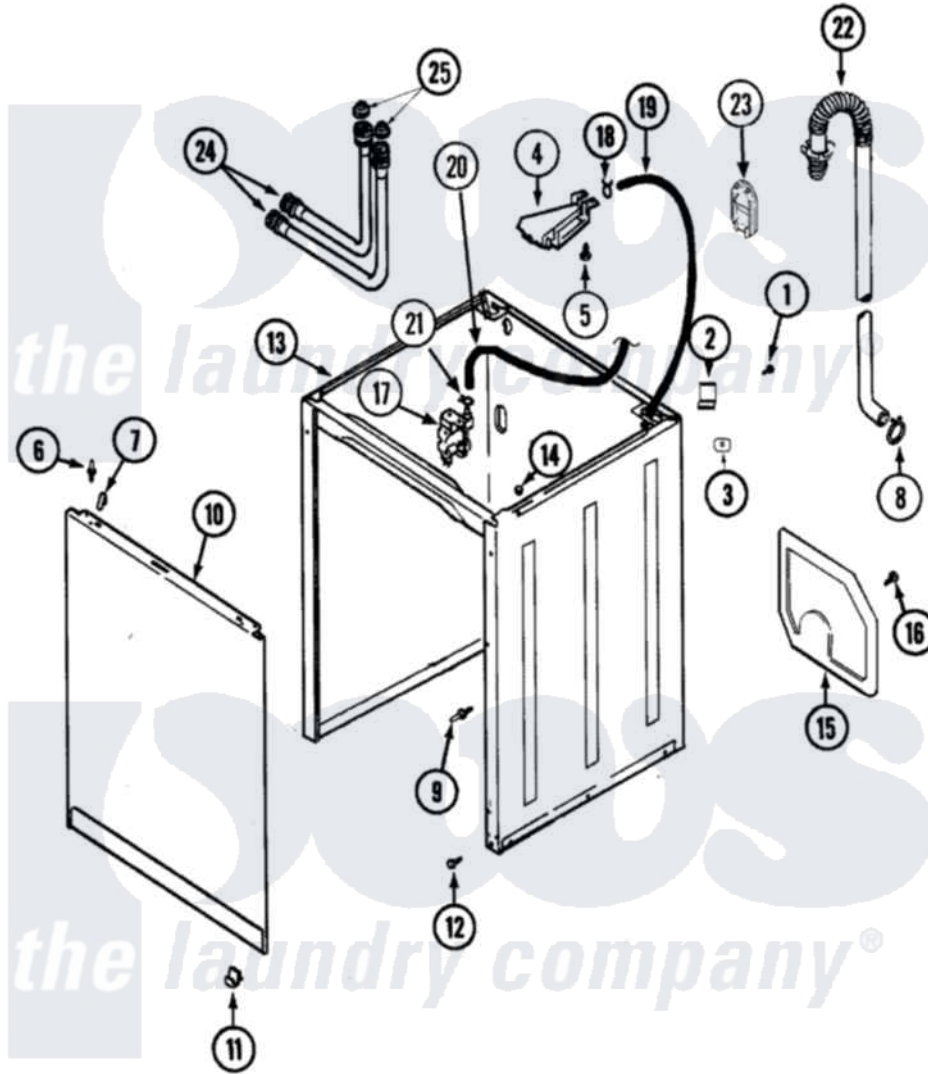

# Maytag CAV2000AKW 04 - CABINET (SERIES 16)

Maytag [Residential Maytag CAV2000AKW Washer Parts](#) Parts Diagram 04 - CABINET (SERIES 16)  
 Click on the part number to view part

Item	Original Part Number	Replaced By	Status	Part Description
1	<a href="#">25-7893</a>			Screw
2	<a href="#">35-2846</a>			Hinge, Cabinet Top
3	<a href="#">35-4128</a>			Pad, Hinge
4	<a href="#">21001760</a>			Flume Assembly / Water Diverter
5	25-3092	<a href="#">90767</a>		Screw, 8A X 3/8 HeX Washer Head Tapping
6	25-0224	<a href="#">3400029</a>		Nut, Adapter Plate
"	<a href="#">53-0643</a>			Pin, Locator
"	<a href="#">53-0200</a>			Sleeve, Locator Pin
7	<a href="#">25-7220</a>			Clip, Cabinet Top
8	21001875	<a href="#">285655</a>		Clamp, Hose
9	<a href="#">21001829</a>			Post, Locating
10	<a href="#">35-2084</a>			Panel, Front
"	<a href="#">21001281</a>			Damper, Sound Pad
"	<a href="#">21002011</a>			Pad, Cabinet
11	<a href="#">53-0120</a>			Clip, Front Panel

"	25-7732	<a href="#">681414</a>	Screw, 10AB X 1/2
12	<a href="#">35-4129</a>		Bumper, Cabinet
13	<a href="#">21001871</a>		Cabinet
14	<a href="#">33-2653</a>		Bumper, Cabinet
15	<a href="#">21001876</a>		Shield, Rear
16	25-7732	<a href="#">681414</a>	Screw, 10AB X 1/2
17	<a href="#">22001196</a>		Valve, Water
18	25-7867	<a href="#">596669</a>	Clamp, Manifold
19	35-2378	<a href="#">12002749</a>	Hose, Flume Kit
20	21001749	<a href="#">21001748</a>	Hose, Pressure Switch
21	25-7796	<a href="#">596669</a>	Clamp, Manifold
22	<a href="#">21001872</a>		Hose, Drain
23	<a href="#">21001874</a>		Outlet, Drain Hose
24	33-7891	<a href="#">89503</a>	Hose-Inlet
"	33-7046	<a href="#">89503</a>	Hose-Inlet
25	<a href="#">33-4264N</a>		Strainer And Washer Kit