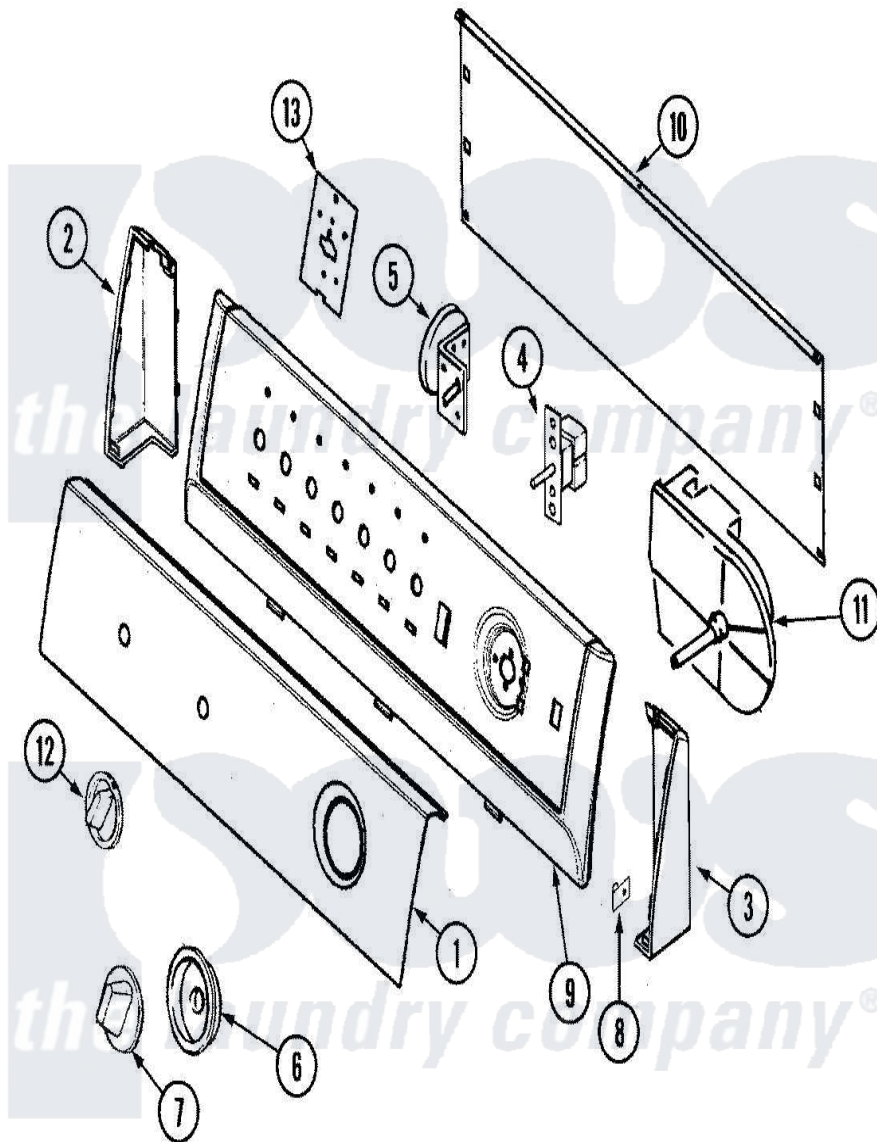

Maytag CAV2000AKW 05 - CONTROL PANEL

Maytag Residential Maytag CAV2000AKW Washer Parts Parts Diagram 05 - CONTROL PANEL
 Click on the part number to view part

Item	Original Part Number	Replaced By	Status	Part Description
1	21001626			Panel, Control
2	25-3092	90767		Screw, 8A X 3/8 HeX Washer Head Tapping
"	21001629	21001546		Endcap, Panel
3	21001636	21001547		Endcap, Panel
"	25-3092	90767		Screw, 8A X 3/8 HeX Washer Head Tapping
4	21001686			Switch, Water Temperature
"	25-3092	90767		Screw, 8A X 3/8 HeX Washer Head Tapping
5	21001625	21001741		Switch, Pressure
"	21001882			Switch, Pressure
"	25-3092	90767		Screw, 8A X 3/8 HeX Washer Head Tapping
6	21001520			Skirt, Timer Knob
7	21001526			Knob, Timer
8	25-7851			Speedclip, End Cap To Top
9	21001635	21001552		Frame , Control Panel

10	21001527		Shield, Rear
"	25-7853	25-7933	Ring, Retaining
"	25-3092	90767	Screw, 8A X 3/8 HeX Washer Head Tapping
"	25-3457		Screw, Sems
11	21001628	Not Available	TIMER
"	25-3092	90767	Screw, 8A X 3/8 HeX Washer Head Tapping
12	21001544		Knob, Selector
13	53-2504	31001193	Pad, Shield
"	21001517		Shield, Control
NI	21001619	Not Available	MANUAL, USE & CARE
"	21001725	Not Available	MANUAL, USE & CARE (SPAN)
"	21001945		Harness, Wiring
"	21001801		Harness, Wire
"	12002417		Wire Kit