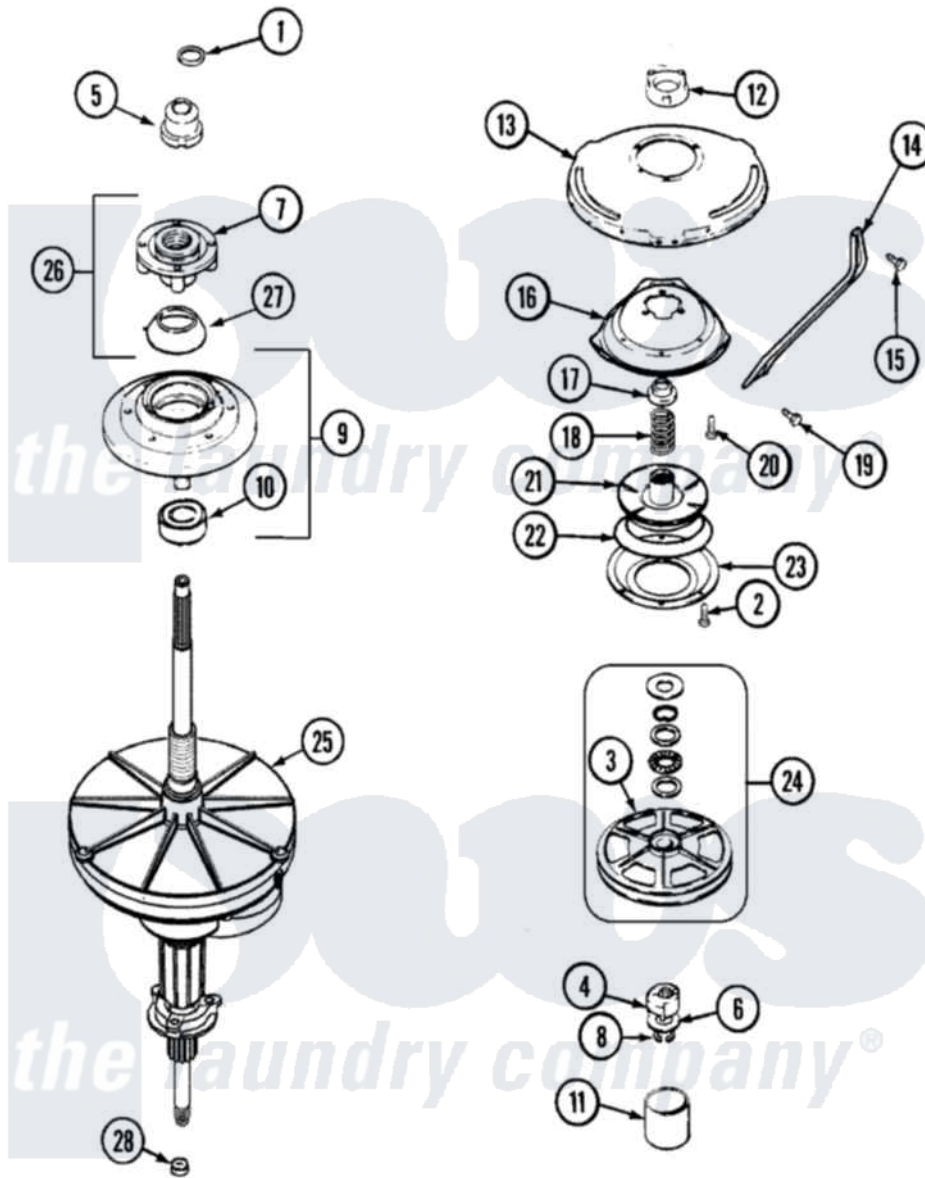

Maytag CAV2000AKW 07 - TRANSMISSION

Maytag [Residential Maytag CAV2000AKW Washer Parts](#) Parts Diagram 07 - TRANSMISSION
 Click on the part number to view part

Item	Original Part Number	Replaced By	Status	Part Description
1	25-7941			"O" Ring, Agr Drive Shaft
2	21001065			Screw, No.10-24 x .50 Hxnibhd
3	35-3829	12002213		Thrust Bearing Kit
"	12001797	12002213		Thrust Bearing Kit
4	LA-2007	12002213		Thrust Bearing Kit
5	21001533	35-5655-1		Seal
6	35-2132			Washer, 1.25ODX.530IDX.032
"	35-2082			Washer, 1.25ODX.530IDX.062
7	21001515	12001598		Tub Seal Assembly--W
8	25-7854			Ring, Retaining
9	21001508	12001561		Bearing And Seal Housing Assembly
10	35-2205			Bearing, Spin
11	W10124350		Not Available	NOT REQUIRED PART OR SEE NOTE KITTED WITH PULLEY ITEM No.3
"	35-2007			Cap, Dust

12	35-2205		Bearing, Spin
"	21001511	12001562	Bearing Assembly
13	21001518		Support, Tub
14	21001532		Brace, Tub
15	25-7895	21001858	Screw 5/16-18 x 1/2
16	21001163		Housing, Suspension
17	35-2017		Retainer, Brake Spring
18	31001285	21001910	Spring, Brake
19	25-7930	21001858	Screw 5/16-18 x 1/2
20	21001509		Screw, High Performance Plastic
21	35-2948	35-6714	Brake Roto
22	21001161	21002026	Snubber
23	35-2018	35-6918	Stator, Brake
24	12500036	12002213	Thrust Bearing Kit
25	21001536	35-6615	Ht TranS S
26	12001598		Tub Seal Assembly--W
27	35-2974		Tub Seal/Hub Assembly
28	35-2010	207843	Lip Seal Repair Kit