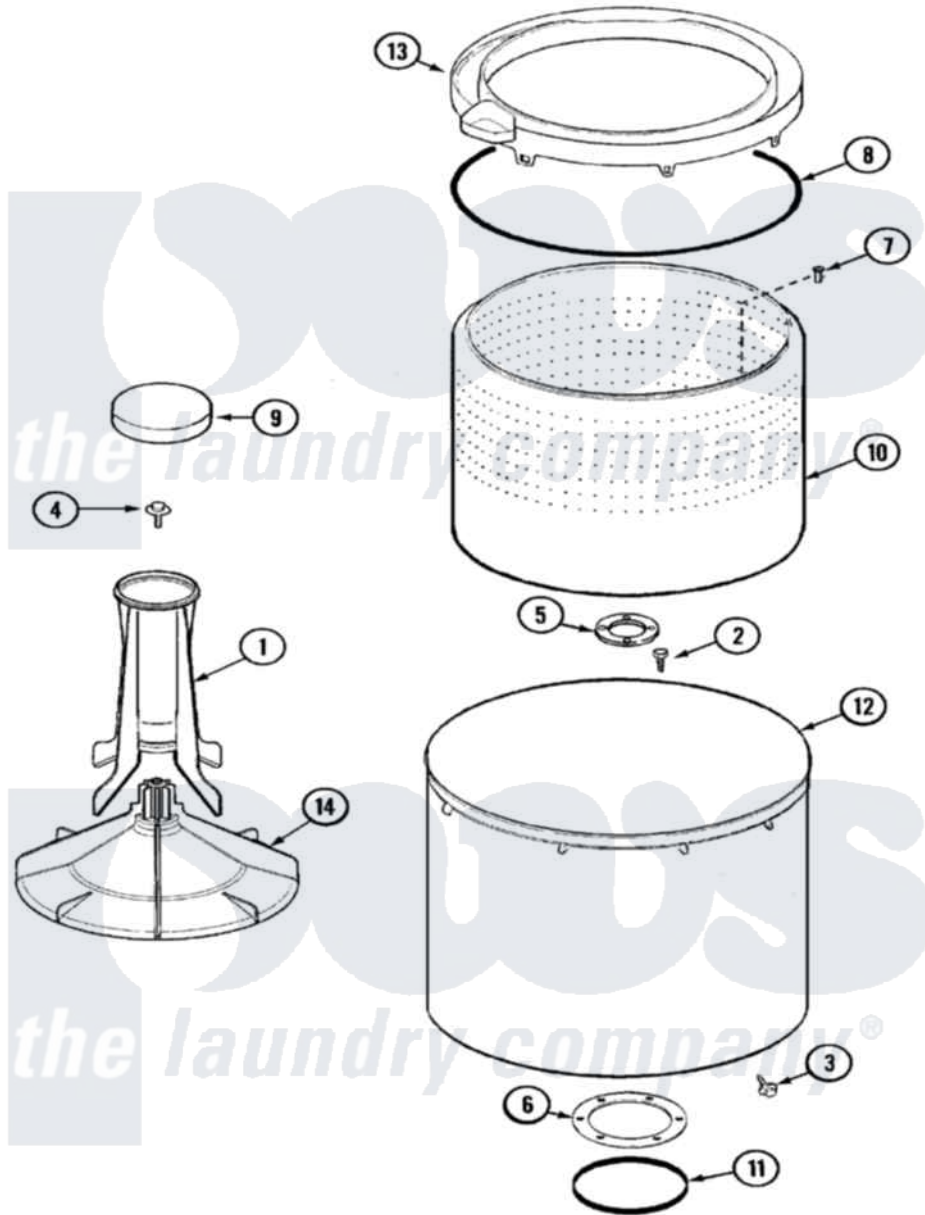

Maytag CAV2000AKW 09 - TUB

Maytag Residential Maytag CAV2000AKW Washer Parts Parts Diagram 09 - TUB
 Click on the part number to view part

Item	Original Part Number	Replaced By	Status	Part Description
1	21001521			Top, Agitator
2	21001510	22002947		Bolt, Tub
3	25-7953	22002933		Screw
4	25-7948	W10309247		Screw
5	35-3685			Gasket, Basket To Centerpost
6	35-3686			Gasket, Tub To Housing
7	25-7967	3400504		Screw
"	25-7117			Set Screw
8	35-2328			Seal, Tub Top
9	21001528			CAP, AGITATOR
10	21001529			Basket Assembly
11	35-2978			Seal, Tub/Housing
12	35-3700			Tub Assembly
13	21001531		Not Available	TOP, TUB (PLASTIC)
14	21001530			Base, Agitator