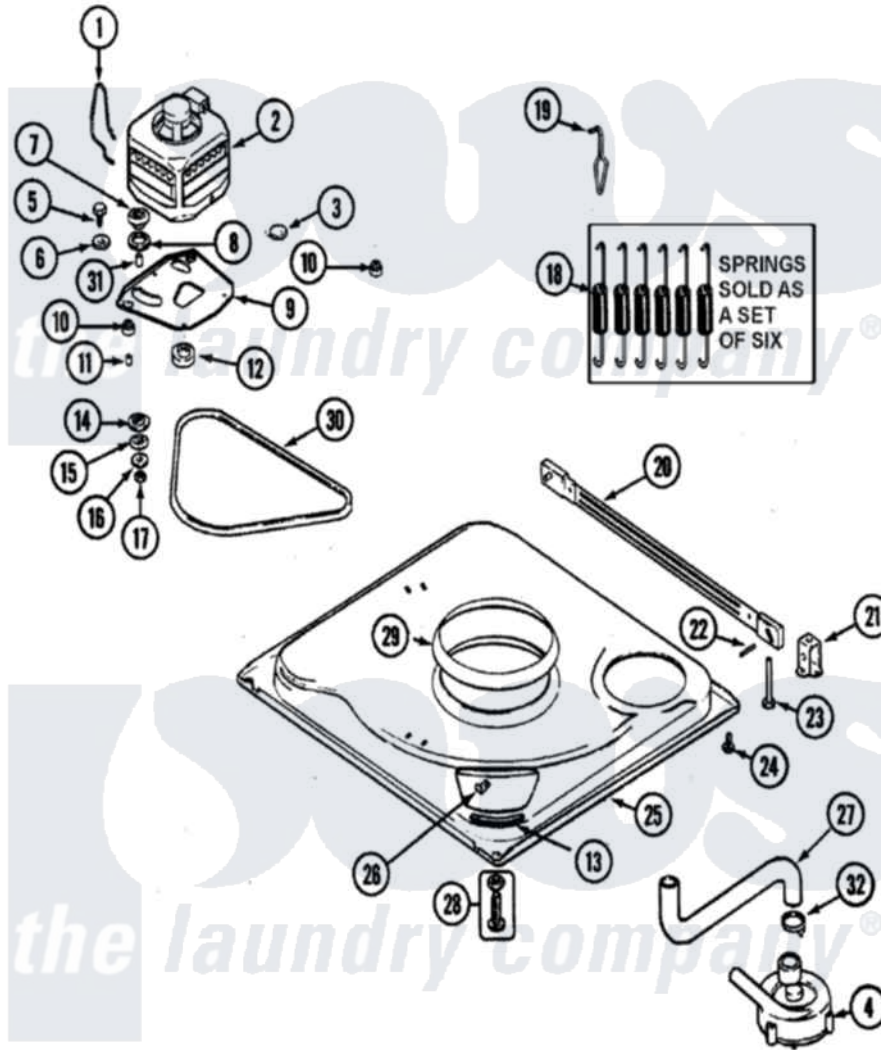

Maytag CAV2004AJW 01 - BASE & MOTOR

Maytag Residential Maytag CAV2004AJW Washer Parts Parts Diagram 01 - BASE & MOTOR
 Click on the part number to view part

Item	Original Part Number	Replaced By	Status	Part Description
1	21001110	22004376		Spring, Motor Pivot
2	21001632			Motor
3	21001486			Foot Slide, Isolator
4	21002219	35-6780		Pump-Water
"	21001873	35-6780		Pump-Water
5	25-7833	21001977		Screw
6	25-7834			Washer, Motor/Base Screw
7	33-9946			Isolator, Motor
8	35-3570			Washer, Motor Pivot
9	21001783			Plate And Screw Assembly
10	35-3646			Isolator, Motor Plate
11	25-7831			Spacer, Mounting
12	21001833			Pulley, Motor
13	35-2065			Pad, Motor Plate
14	35-3571			Slide, Motor Pivot
15	33-9967			Washer, Motor Isolator

16	25-7047		Washer, Flat
17	25-7325	Y707702	Locknut
18	12002102	12002773	Spring
"	21002065	12002773	Spring
19	21001166		Hook, Suspension Spring
20	21001754	21001881	Bar, Stabilizer
21	35-2046		Bracket, Stabilizer
22	35-2052		Pin, Stabilizer
23	35-3020	22004469	Leg And Foot Self Stabalizing
24	25-7828	489483	Screw 10-32 X 1/2
25	21001893	12002701	Base Kit
26	25-7845		Speednut, Motor
27	21001915		Hose, Tub To Pump
28	35-3507	25001119	Foot And Pad Assembly
29	21002026		Snubber
"	21001161	21002026	Snubber
30	21352320		Belt, Drive
31	25-7830		Spacer
32	25-6068	285655	Clamp, Hose
"	21002254	285655	Clamp, Hose