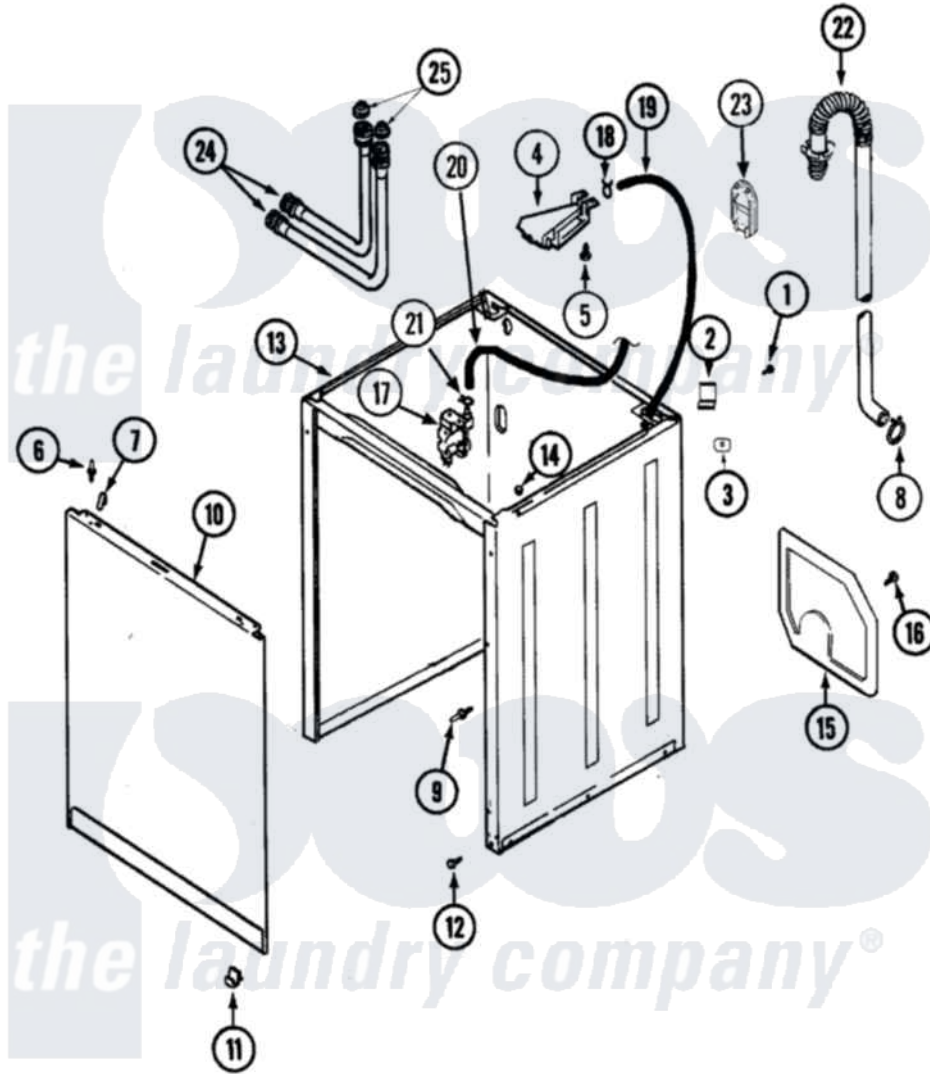

Maytag CAV2004AJW 02 - CABINET

Maytag [Residential Maytag CAV2004AJW Washer Parts](#) Parts Diagram 02 - CABINET
 Click on the part number to view part

Item	Original Part Number	Replaced By	Status	Part Description
1	25-7893			Screw
2	35-2846			Hinge, Cabinet Top
3	35-4128			Pad, Hinge
4	12002749			Hose, Flume Kit
"	21001760			Flume Assembly / Water Diverter
5	25-3092	90767		Screw, 8A X 3/8 HeX Washer Head Tapping
6	53-0200			Sleeve, Locator Pin
"	53-0643			Pin, Locator
"	25-0224	3400029		Nut, Adapter Plate
7	25-7220			Clip, Cabinet Top
8	21001875	285655		Clamp, Hose
9	21001829			Post, Locating
10	21002011			Pad, Cabinet
"	35-2084			Panel, Front
11	25-7732	681414		Screw, 10AB X 1/2

"	53-0120		Clip, Front Panel
12	35-4129		Bumper, Cabinet
13	21001871		Cabinet
14	33-2653		Bumper, Cabinet
15	21001876		Shield, Rear
16	25-7732	681414	Screw, 10AB X 1/2
17	21001932		Valve, Water Inlet
18	25-7867	596669	Clamp, Manifold
19	35-2378	12002749	Hose, Flume Kit
"	12002749		Hose, Flume Kit
20	21001749	21001748	Hose, Pressure Switch
21	25-7796	596669	Clamp, Manifold
22	21001872		Hose, Drain
23	21001874		Outlet, Drain Hose
24	33-7891	89503	Hose-Inlet
"	35-0874	76313	Hosefill
25	33-4264N		Strainer And Washer Kit