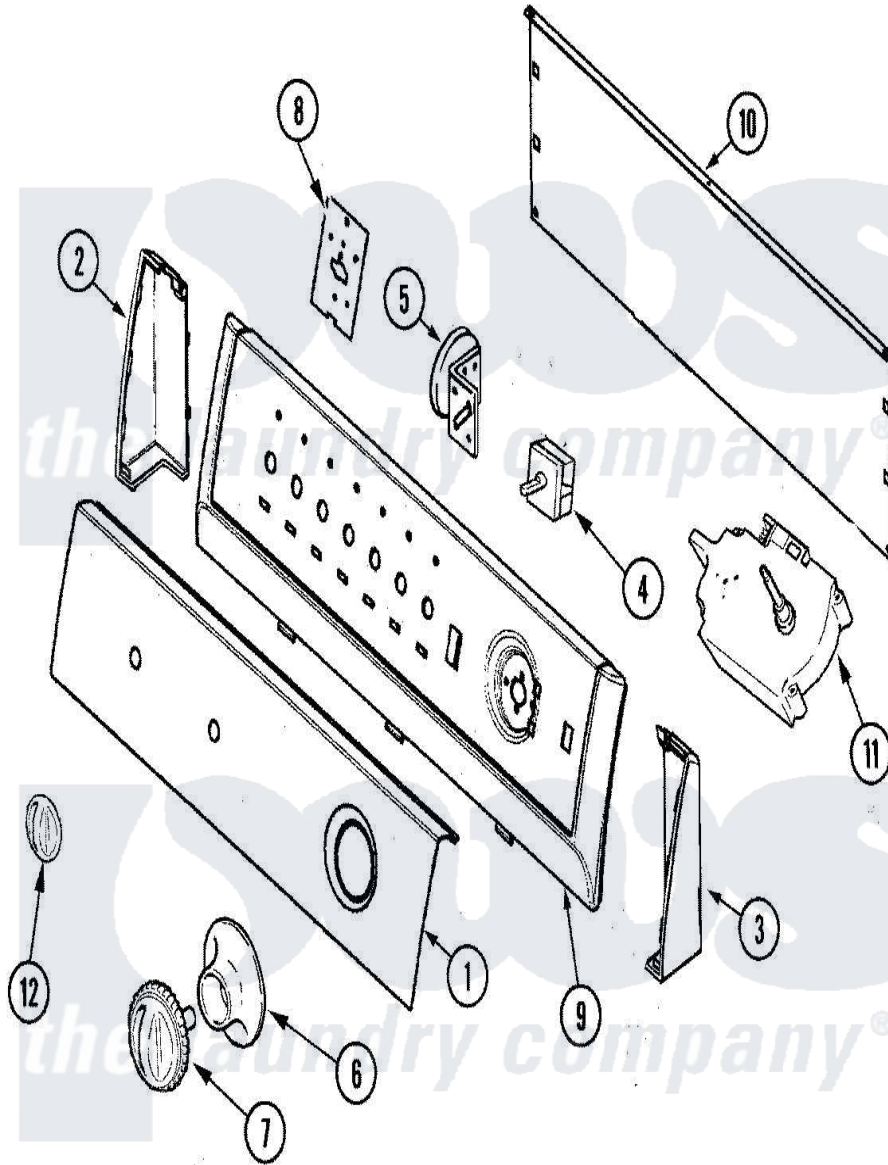

Maytag CAV2004AJW 03 - CONTROL PANEL

Maytag [Residential Maytag CAV2004AJW Washer Parts](#) Parts Diagram 03 - CONTROL PANEL

[Click on the part number to view part](#)

Item	Original Part Number	Replaced By	Status	Part Description
1	21002021		Not Available	PANEL, CONTROL (WHT) / FACIA
"	21002165			Facia
2	25-3092	90767		Screw, 8A X 3/8 HeX Washer Head Tapping
"	21001546			Endcap, Panel
3	21001547			Endcap, Panel
"	25-3092	90767		Screw, 8A X 3/8 HeX Washer Head Tapping
4	25-3092	90767		Screw, 8A X 3/8 HeX Washer Head Tapping
5	25-3092	90767		Screw, 8A X 3/8 HeX Washer Head Tapping
"	21001882			Switch, Pressure
"	Y2201474			Switch, Pressure
"	21002077			Shield, Control-1 Hole/Console
6	21001520			Skirt, Timer Knob
7	21001526			Knob, Timer

8	21001517		Shield, Control
9	21001552		Frame , Control Panel
10	25-3092	90767	Screw, 8A X 3/8 HeX Washer Head Tapping
"	21001527		Shield, Rear
11	25-3092	90767	Screw, 8A X 3/8 HeX Washer Head Tapping
"	21001695		Timer
12	21001544		Knob, Selector