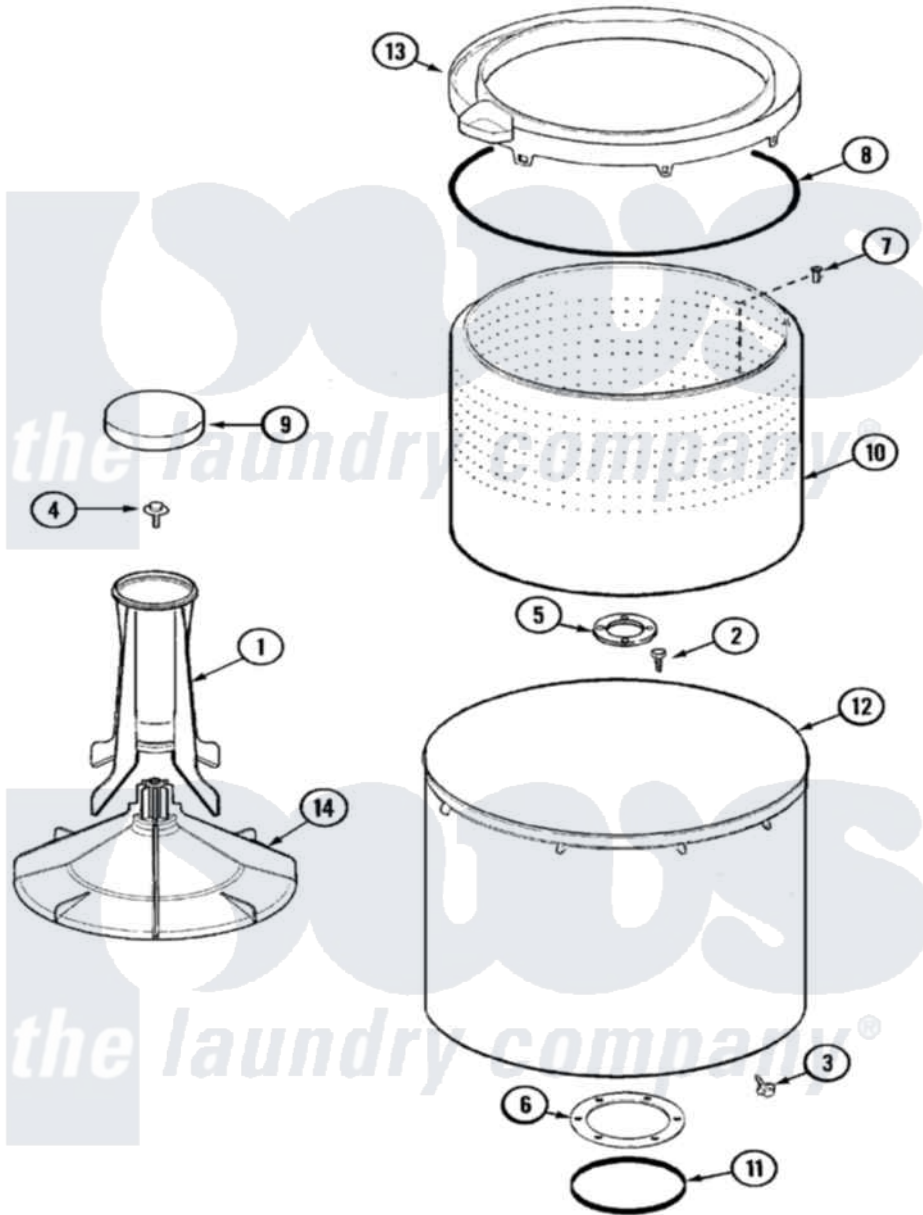

# Maytag CAV2004AJW 08 - TUB

Maytag [Residential Maytag CAV2004AJW Washer Parts](#) Parts Diagram 08 - TUB  
 Click on the part number to view part

Item	Original Part Number	Replaced By	Status	Part Description
1	<a href="#">21001521</a>			Top, Agitator
2	21001510	<a href="#">22002947</a>		Bolt, Tub
3	25-7953	<a href="#">22002933</a>		Screw
4	25-8004	<a href="#">W10309247</a>		Screw
5	<a href="#">35-3685</a>			Gasket, Basket To Centerpost
6	<a href="#">35-3686</a>			Gasket, Tub To Housing
7	25-7967	<a href="#">3400504</a>		Screw
8	<a href="#">35-2328</a>			Seal, Tub Top
9	21001528			CAP, AGITATOR
10	<a href="#">21001529</a>			Basket Assembly
11	<a href="#">35-2978</a>			Seal, Tub/Housing
12	<a href="#">35-3700</a>			Tub Assembly
13	21001531		Not Available	TOP, TUB (PLASTIC)
14	<a href="#">21001530</a>			Base, Agitator