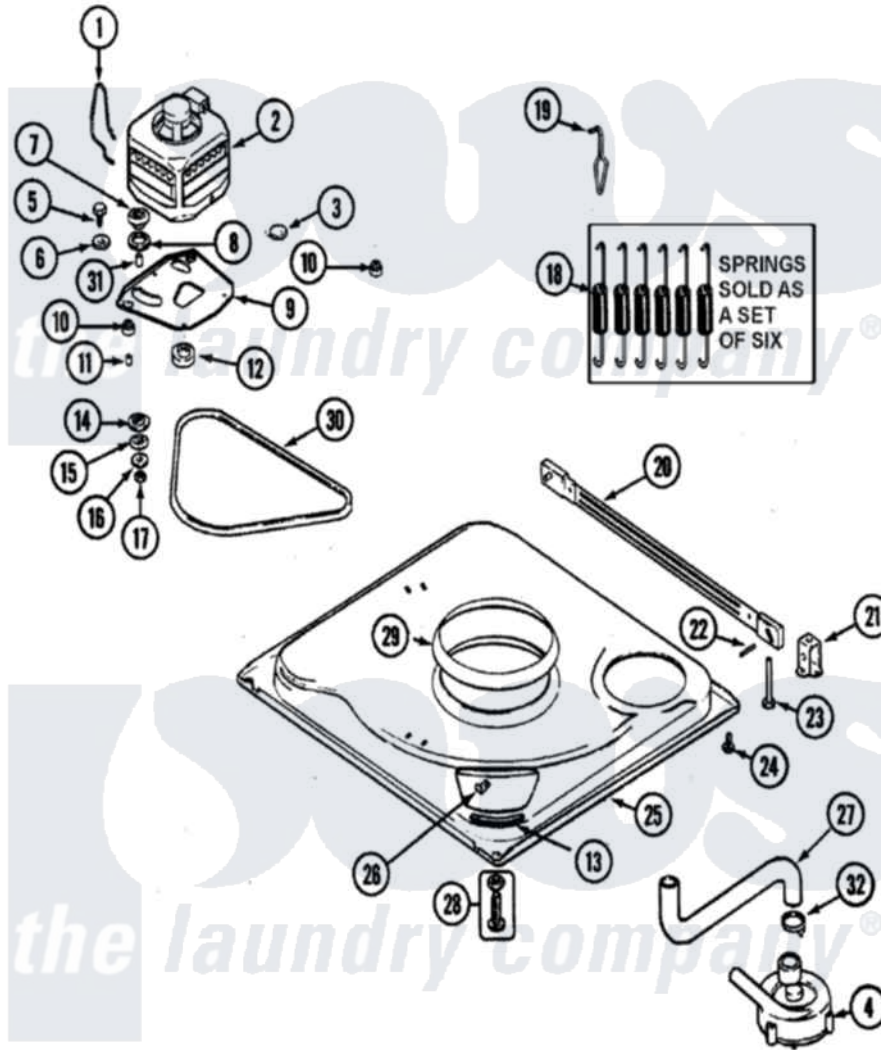

Maytag CAV2004AKW 01 - BASE & MOTOR

Maytag Residential Maytag CAV2004AKW Washer Parts Parts Diagram 01 - BASE & MOTOR
 Click on the part number to view part

Item	Original Part Number	Replaced By	Status	Part Description
1	21001110	22004376		Spring, Motor Pivot
2	21001637			Motor
3	21001486			Foot Slide, Isolator
4	21001873	35-6780		Pump-Water
"	21002219	35-6780		Pump-Water
5	25-7833	21001977		Screw
6	25-7834			Washer, Motor/Base Screw
7	33-9946			Isolator, Motor
8	35-3570			Washer, Motor Pivot
9	21001783			Plate And Screw Assembly
10	35-3646			Isolator, Motor Plate
11	25-7831			Spacer, Mounting
12	21001836	W10143344		Pulley
13	35-2065			Pad, Motor Plate
14	35-3571			Slide, Motor Pivot
15	33-9967			Washer, Motor Isolator

16	25-7047		Washer, Flat
17	25-7325	Y707702	Locknut
18	12002102	12002773	Spring
"	21002065	12002773	Spring
19	21001166		Hook, Suspension Spring
20	21001754	21001881	Bar, Stabilizer
21	35-2046		Bracket, Stabilizer
22	35-2052		Pin, Stabilizer
23	35-3020	22004469	Leg And Foot Self Stabalizing
24	25-7828	489483	Screw 10-32 X 1/2
25	21001893	12002701	Base Kit
26	25-7845		Speednut, Motor
27	21001915		Hose, Tub To Pump
28	35-3507	25001119	Foot And Pad Assembly
29	21002026		Snubber
"	21001161	21002026	Snubber
30	35-2279		Belt, Drive
31	25-7830		Spacer
32	25-6068	285655	Clamp, Hose
"	21002254	285655	Clamp, Hose