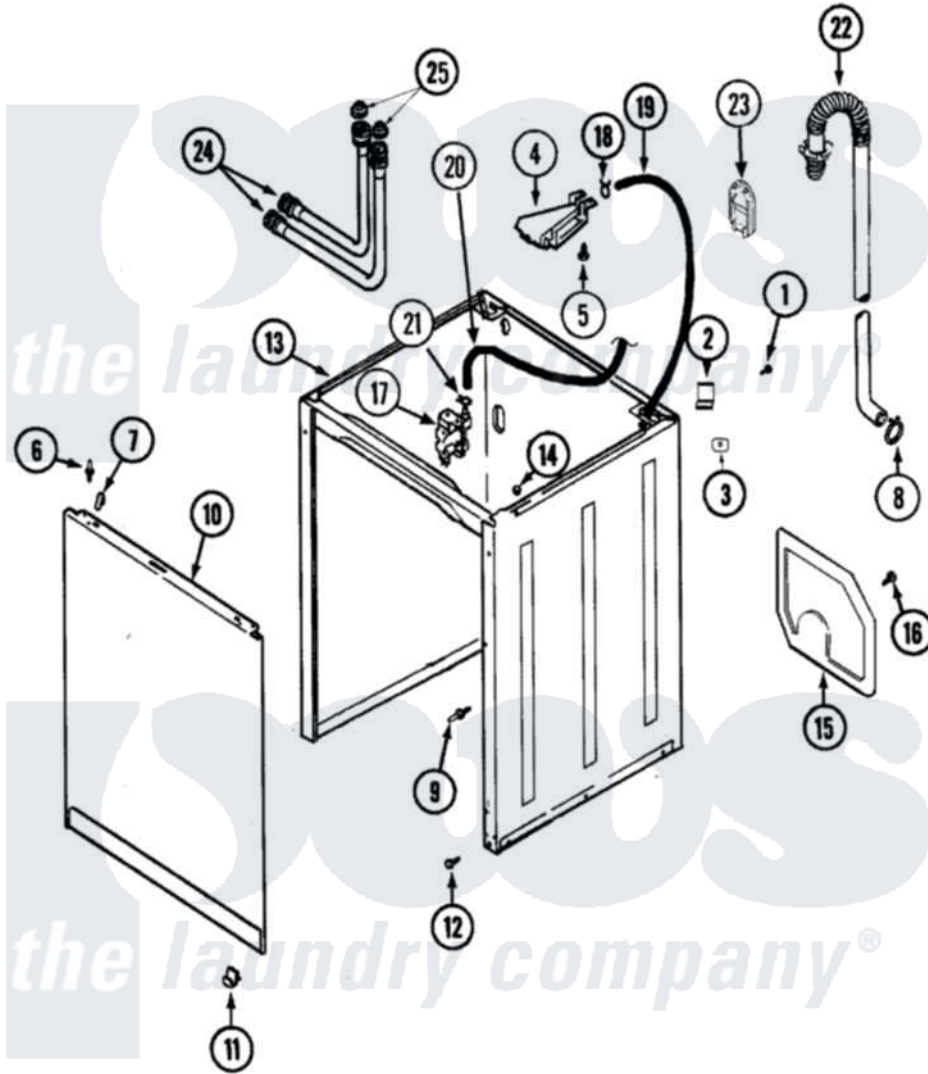

# Maytag CAV2004AKW 02 - CABINET

Maytag [Residential Maytag CAV2004AKW Washer Parts](#) Parts Diagram 02 - CABINET  
 Click on the part number to view part

Item	Original Part Number	Replaced By	Status	Part Description
1	<a href="#">25-7893</a>			Screw
2	<a href="#">35-2846</a>			Hinge, Cabinet Top
3	<a href="#">35-4128</a>			Pad, Hinge
4	<a href="#">12002749</a>			Hose, Flume Kit
"	<a href="#">21001760</a>			Flume Assembly / Water Diverter
5	25-3092	<a href="#">90767</a>		Screw, 8A X 3/8 HeX Washer Head Tapping
6	25-0224	<a href="#">3400029</a>		Nut, Adapter Plate
"	<a href="#">53-0643</a>			Pin, Locator
"	<a href="#">53-0200</a>			Sleeve, Locator Pin
7	<a href="#">25-7220</a>			Clip, Cabinet Top
8	21001875	<a href="#">285655</a>		Clamp, Hose
9	<a href="#">21001829</a>			Post, Locating
10	<a href="#">35-2084</a>			Panel, Front
"	<a href="#">21002011</a>			Pad, Cabinet
11	25-7732	<a href="#">681414</a>		Screw, 10AB X 1/2

"	<a href="#">53-0120</a>		Clip, Front Panel
12	<a href="#">35-4129</a>		Bumper, Cabinet
13	<a href="#">35-1007</a>		Strain Relief
"	<a href="#">21001871</a>		Cabinet
14	<a href="#">33-2653</a>		Bumper, Cabinet
15	<a href="#">21001876</a>		Shield, Rear
16	25-7732	<a href="#">681414</a>	Screw, 10AB X 1/2
17	<a href="#">21001464</a>		Coupling, Adaptor
"	<a href="#">22001196</a>		Valve, Water
18	25-7867	<a href="#">596669</a>	Clamp, Manifold
19	35-2378	<a href="#">12002749</a>	Hose, Flume Kit
"	<a href="#">12002749</a>		Hose, Flume Kit
20	21001749	<a href="#">21001748</a>	Hose, Pressure Switch
21	25-7796	<a href="#">596669</a>	Clamp, Manifold
22	<a href="#">21001872</a>		Hose, Drain
23	<a href="#">21001874</a>		Outlet, Drain Hose
24	35-0874	<a href="#">76313</a>	Hosefill
"	33-7891	<a href="#">89503</a>	Hose-Inlet
25	<a href="#">33-4264N</a>		Strainer And Washer Kit