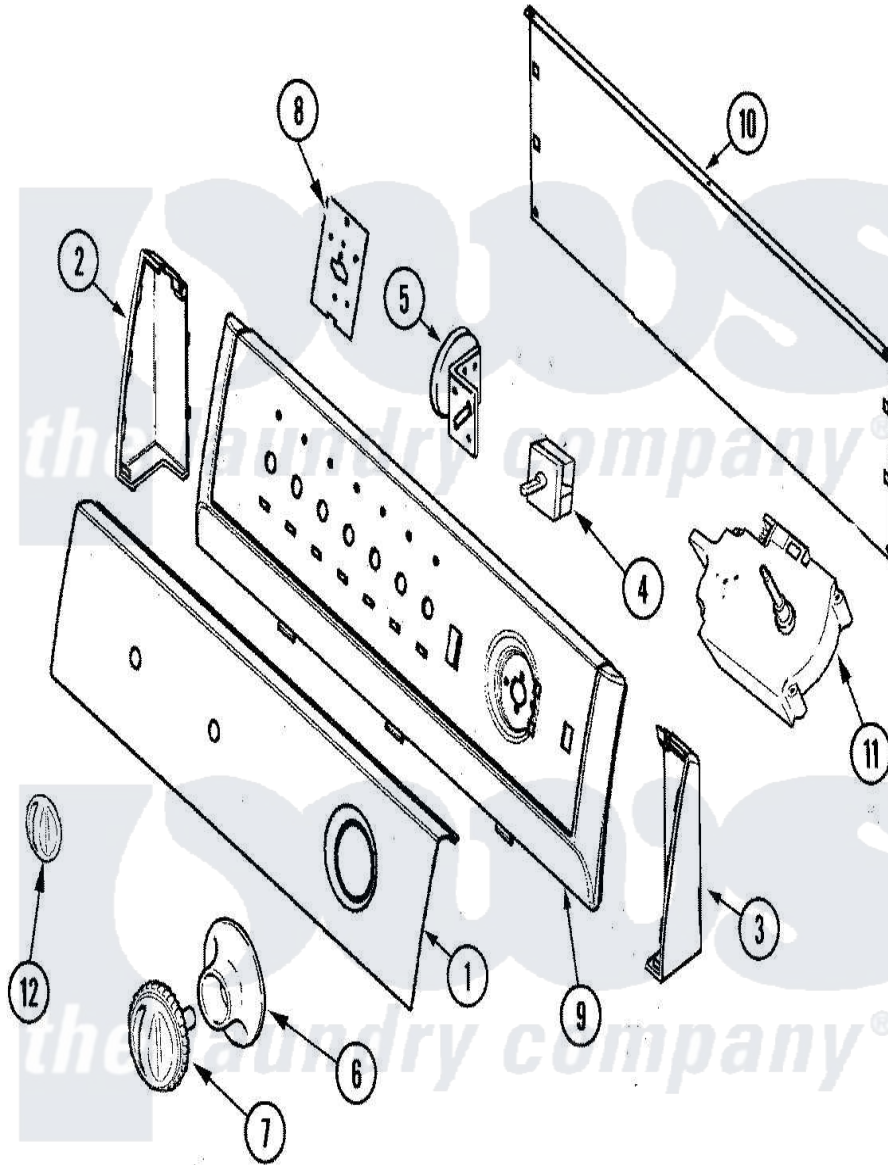

# Maytag CAV2004AKW 03 - CONTROL PANEL

Maytag Residential Maytag CAV2004AKW Washer Parts Parts Diagram 03 - CONTROL PANEL  
 Click on the part number to view part

Item	Original Part Number	Replaced By	Status	Part Description
1	21002021		Not Available	PANEL, CONTROL (WHT) / FACIA
"	<a href="#">21002165</a>			Facia
2	25-3092	<a href="#">90767</a>		Screw, 8A X 3/8 HeX Washer Head Tapping
"	21001629	<a href="#">21001546</a>		Endcap, Panel
3	21001636	<a href="#">21001547</a>		Endcap, Panel
"	25-3092	<a href="#">90767</a>		Screw, 8A X 3/8 HeX Washer Head Tapping
4	25-3092	<a href="#">90767</a>		Screw, 8A X 3/8 HeX Washer Head Tapping
"	<a href="#">21001686</a>			Switch, Water Temperature
5	25-3092	<a href="#">90767</a>		Screw, 8A X 3/8 HeX Washer Head Tapping
"	<a href="#">21001882</a>			Switch, Pressure
"	<a href="#">Y2201474</a>			Switch, Pressure
"	<a href="#">21002077</a>			Shield, Control-1 Hole/Console
6	<a href="#">21001520</a>			Skirt, Timer Knob

7	<a href="#">21001526</a>		Knob, Timer
8	<a href="#">21001517</a>		Shield, Control
9	21001635	<a href="#">21001552</a>	Frame , Control Panel
10	25-3092	<a href="#">90767</a>	Screw, 8A X 3/8 HeX Washer Head Tapping
"	<a href="#">21001527</a>		Shield, Rear
11	25-3092	<a href="#">90767</a>	Screw, 8A X 3/8 HeX Washer Head Tapping
"	21001628	Not Available	TIMER
12	<a href="#">21001544</a>		Knob, Selector