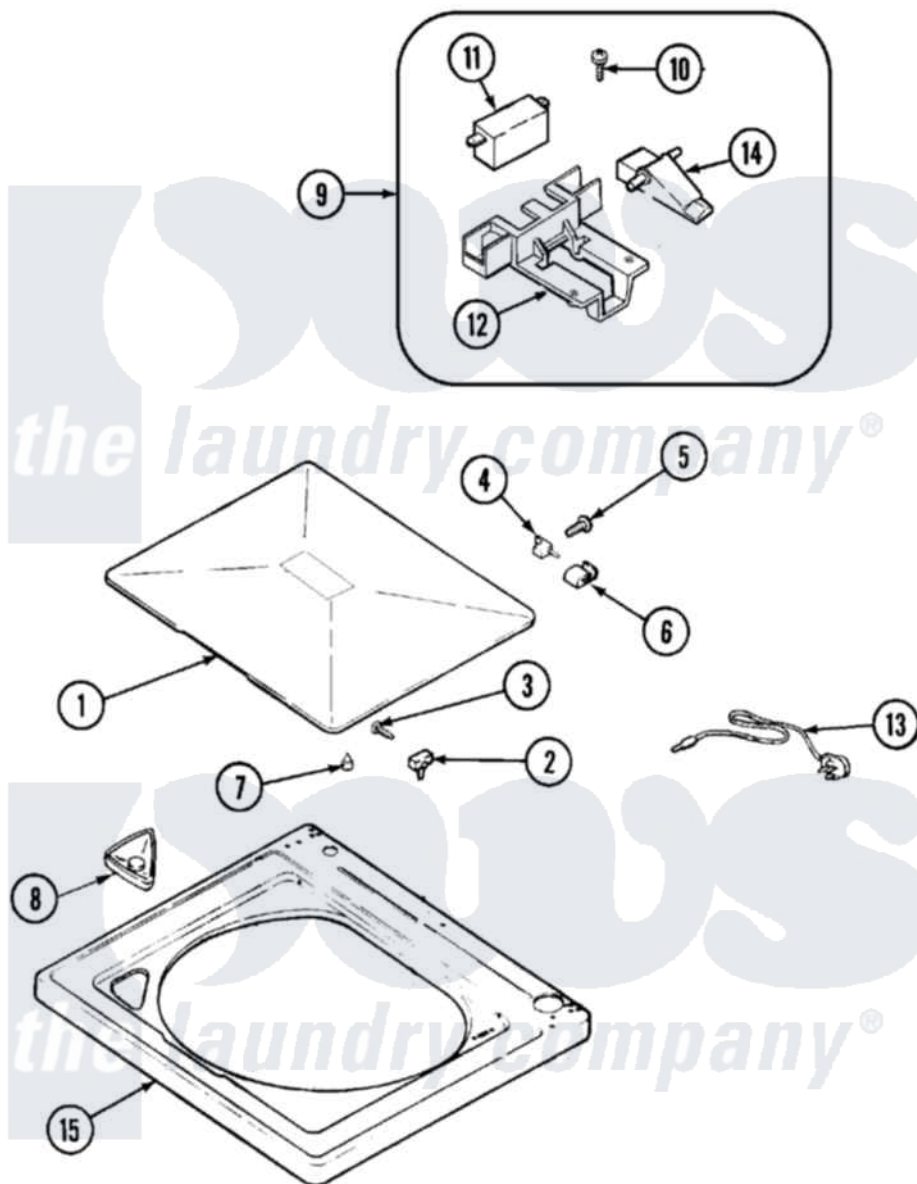

Maytag CAV2004AKW 05 - TOP

Maytag [Residential Maytag CAV2004AKW Washer Parts](#) Parts Diagram 05 - TOP
 Click on the part number to view part

Item	Original Part Number	Replaced By	Status	Part Description
1	35-2026			Lid
2	43-0057			Actuator, Door Switch
3	25-7438			Screw
4	35-2045			Pin, Hinge
5	25-7893			Screw
6	35-2044			Hinge, Lid
7	35-0581			Bumper, Door
8	21001597			Dispenser, Bleach
9	21001137	12001187		Kit, Lid Switch Assembly
10	21001136	3400872		Screw, 8-18 X 3/8
11	21001148	12001187		Kit, Lid Switch Assembly
12	21001135			Housing, Lid Switch
13	22003817	3370225		Screw
"	21001645		Not Available	CORD, POWER
14	21001134			Lever, Lid Switch
15	21001457			Fuse

" 21001458

[10091101](#)

Block-Fuse

" [35-1007](#)

Strain Relief

" [21001602](#)

Top, Cabinet