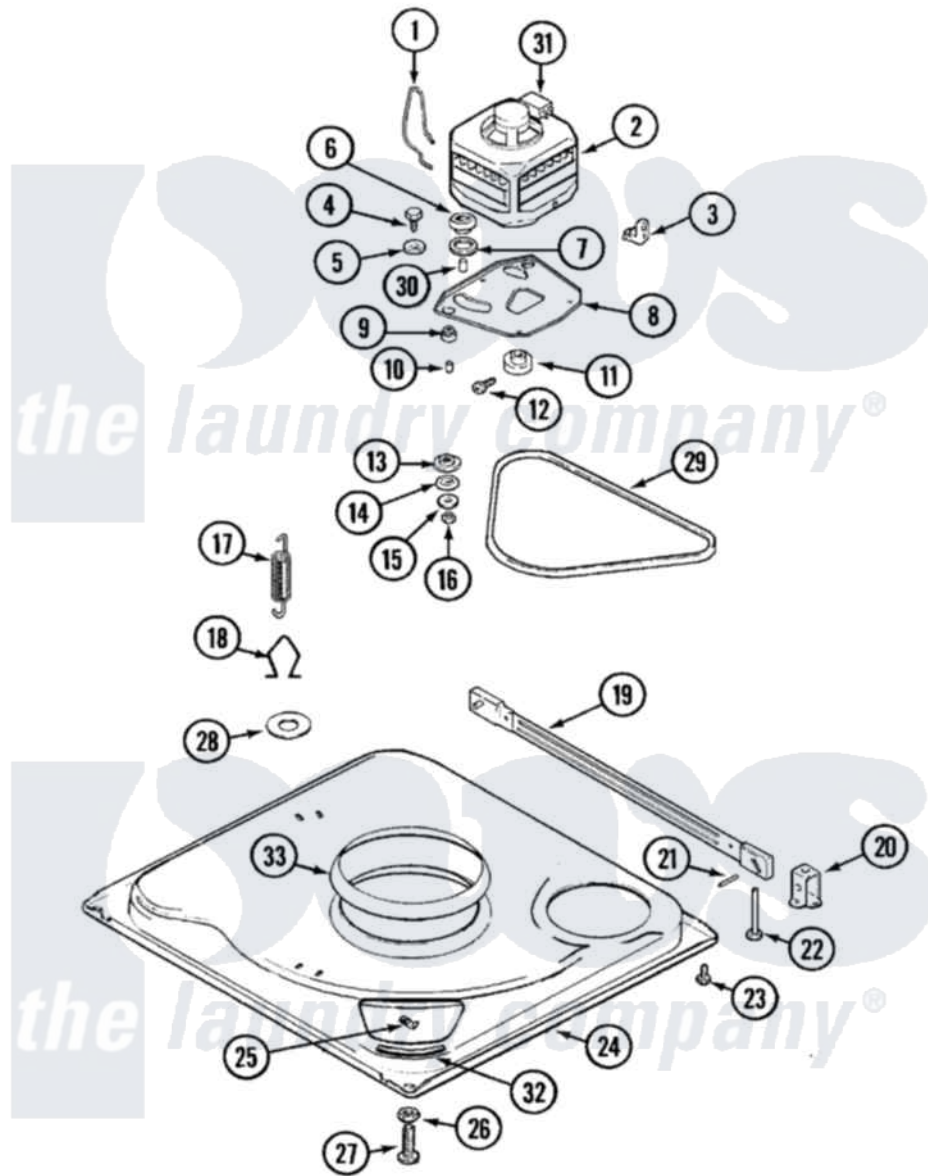

Maytag CAV2070LKW 01 - BASE

Maytag [Residential Maytag CAV2070LKW Washer Parts](#) Parts Diagram 01 - BASE
 Click on the part number to view part

Item	Original Part Number	Replaced By	Status	Part Description
1	21001110	22004376		Spring, Motor Pivot
2	21001231	LA-2003		Motor Replacement Kit
3	21001109	21001486		Foot Slide, Isolator
4	25-7833	21001977		Screw
5	25-7834			Washer, Motor/Base Screw
6	33-9946			Isolator, Motor
7	33-9944	35-3570		Washer, Motor Pivot
8	21001111	21001783		Plate And Screw Assembly
9	35-3646			Isolator, Motor Plate
10	25-7831			Spacer, Mounting
11	21001475	W10143344		Pulley
12	25-7117			Set Screw
13	33-9943	35-3571		Slide, Motor Pivot
14	33-9967			Washer, Motor Isolator
15	25-7047			Washer, Flat
16	25-7325	Y707702		Locknut

17	21001138	22002922	Tool, Spring Removal
"	21001165		Spring, Suspension
18	21001166		Hook, Suspension Spring
19	35-2049	21001881	Bar, Stabilizer
20	35-2046		Bracket, Stabilizer
21	35-2052		Pin, Stabilizer
22	35-3020	22004469	Leg And Foot Self Stabilizing
23	25-7828	489483	Screw 10-32 X 1/2
24	21001169	12002701	Base Kit
25	25-7838	25-7845	Speednut, Motor
26	25-7915		Hex Nut
27	35-0772	25001119	Foot And Pad Assembly
"	35-0837	25001119	Foot And Pad Assembly
28	Y25-7951		Washer, Suspension Hook
29	35-2279		Belt, Drive
30	25-7830		Spacer
31	33-9765		Switch, Motor
32	35-2065		Pad, Motor Plate
33	21001161	21002026	Snubber