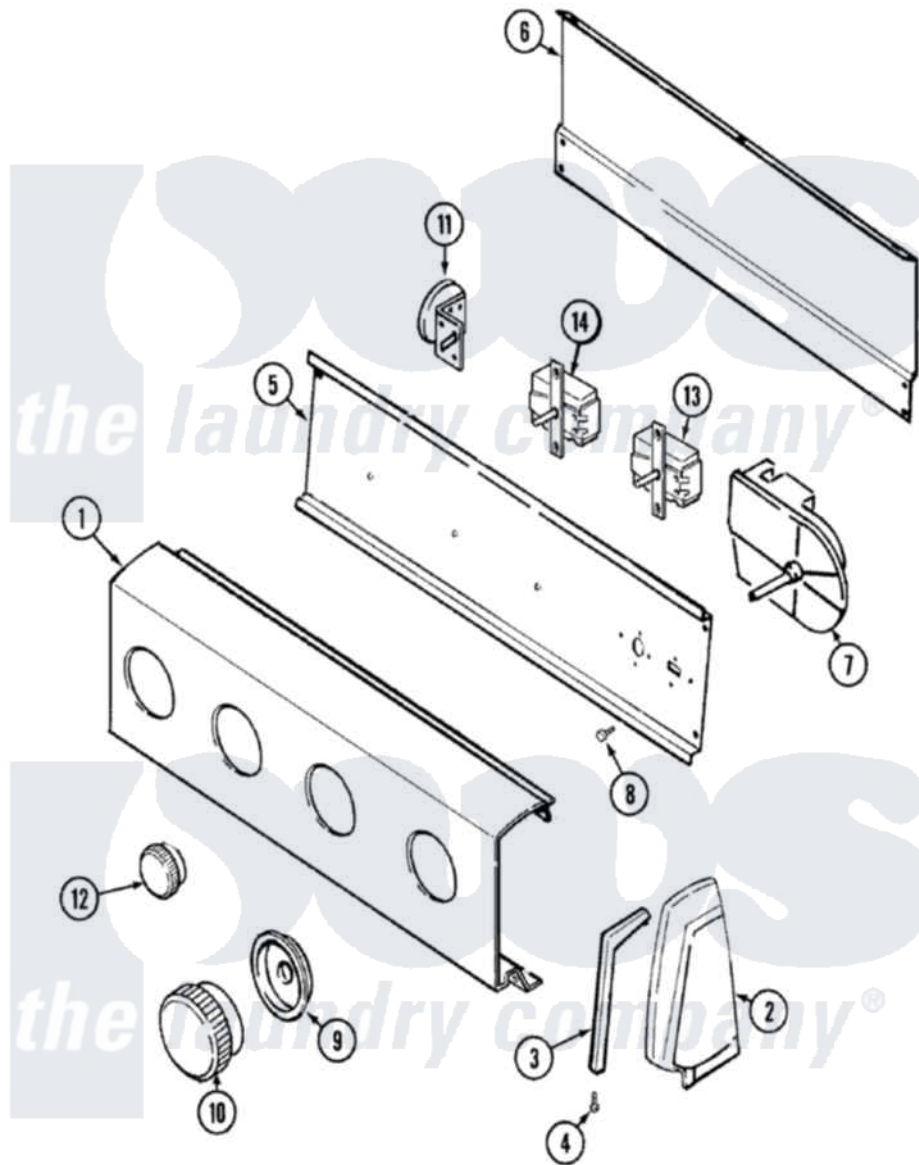

Maytag CAV2070LKW 02 - CONTROL PANEL

Maytag Residential Maytag CAV2070LKW Washer Parts Parts Diagram 02 - CONTROL PANEL
 Click on the part number to view part

Item	Original Part Number	Replaced By	Status	Part Description
1	21001480			Panel Control
2	35-2669		Not Available	CAP, END (LT)(WHT)
"	35-2668	21001453		Cap- End
3	31001055		Not Available	TRIM, ENDCAP (LT WHT)
"	31001054		Not Available	TRIM, ENDCAP (RT WHT)
4	25-7760			Screw
5	31001193			Pad, Shield
6	21001460			Shield, Rear
"	25-3092	90767		Screw, 8A X 3/8 HeX Washer Head Tapping
7	21001344		Not Available	TIMER, EXPORT
8	31001029	3400094		Screw, 10-32 X 3/8
9	35-3965	21001502		Skirt Ri
10	35-3963	21001237		Knob, Timer
11	35-3691	21001554		Switch, Water Level
"	25-3092	90767		Screw, 8A X 3/8 HeX Washer Head Tapping

12	35-3961	21001239	Knob, Selector	
13	21001141		Switch, Water Temperature	
14	21001142		Switch, Speed	
NI	16009099		Not Available	MANUAL, USE & CARE
"	21001725		Not Available	MANUAL, USE & CARE (SPAN)