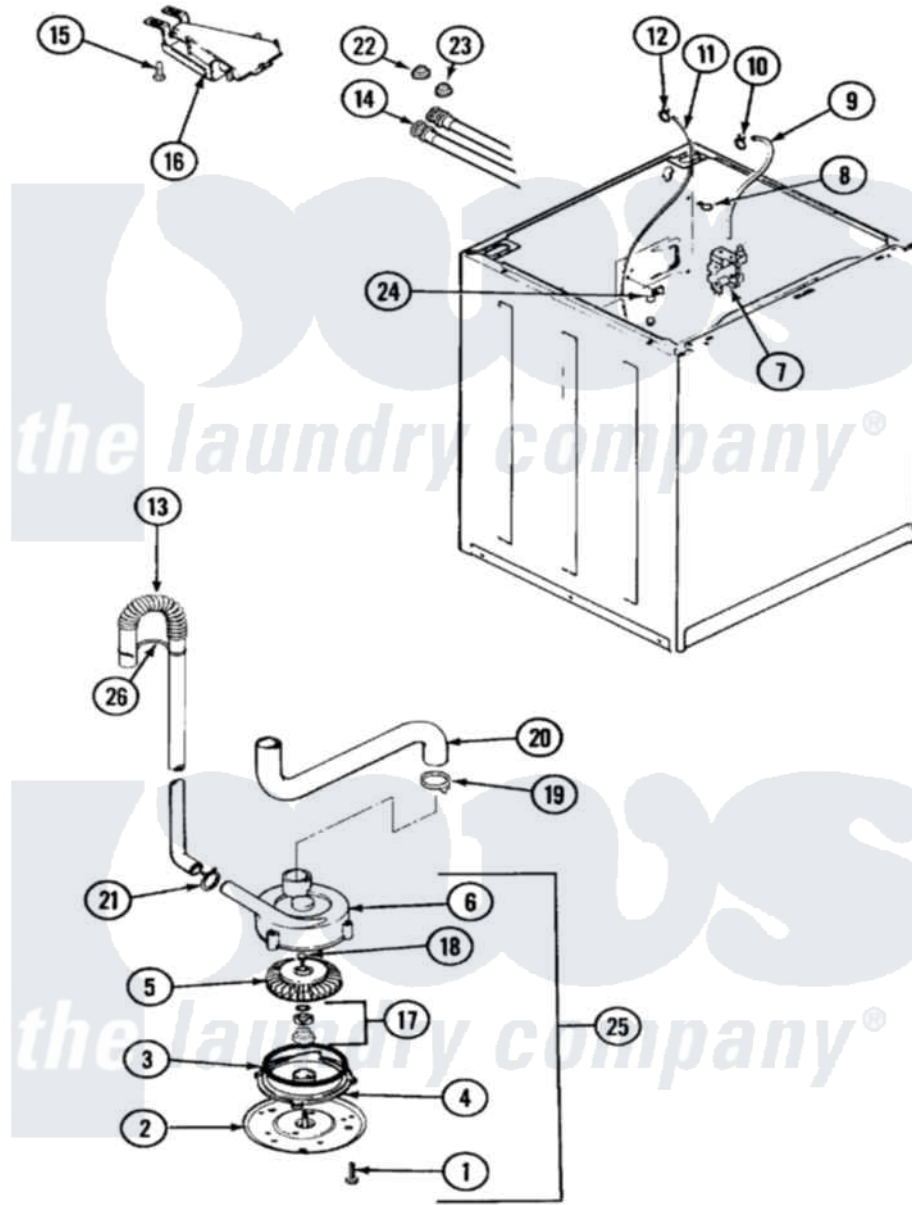

Maytag CAV2070LKW 03 - PUMP

Maytag [Residential Maytag CAV2070LKW Washer Parts](#) Parts Diagram 03 - PUMP
 Click on the part number to view part

Item	Original Part Number	Replaced By	Status	Part Description
1	25-7405	3196164		Screw
2	33-6035		Not Available	PLATE & PULLEY ASSY.
3	33-6032			Gasket
4	35-2058			Base, Pump
5	35-2057	35-6465		Pump Assem
6	35-2056		Not Available	HOUSING, PUMP
7	25-7220			Clip, Cabinet Top
"	35-2375			Valve, Water Mixing-230V
8	25-7867	596669		Clamp, Manifold
9	35-2378	12002749		Hose, Flume Kit
10	25-7867	596669		Clamp, Manifold
11	35-2261		Not Available	PAD, PRESSURE SWITCH HOSE
"	21001060	21001748		Hose, Pressure Switch
12	25-7796	596669		Clamp, Manifold
14	35-3400			Inlet Hose Assembly
"	35-3401			Inlet Hose Assembly

15	25-3092	90767	Screw, 8A X 3/8 HeX Washer Head Tapping
16	35-2051	21001760	Flume Assembly / Water Diverter
17	35-0707		Seal, Seat And "O" Ring
18	25-7894	W10001180	Screw
19	25-6068	285655	Clamp, Hose
20	35-3584	21001915	Hose, Tub To Pump
21	25-7080	285655	Clamp, Hose
22	25-7048		Washer
23	33-7313	33-4264N	Strainer And Washer Kit
24	33-6099		Clamp
25	35-2099	35-6465	Pump Assem
"	35-2344		Restrictor, Flow
26	33-9537	22003814	Retainer, Drain Hose