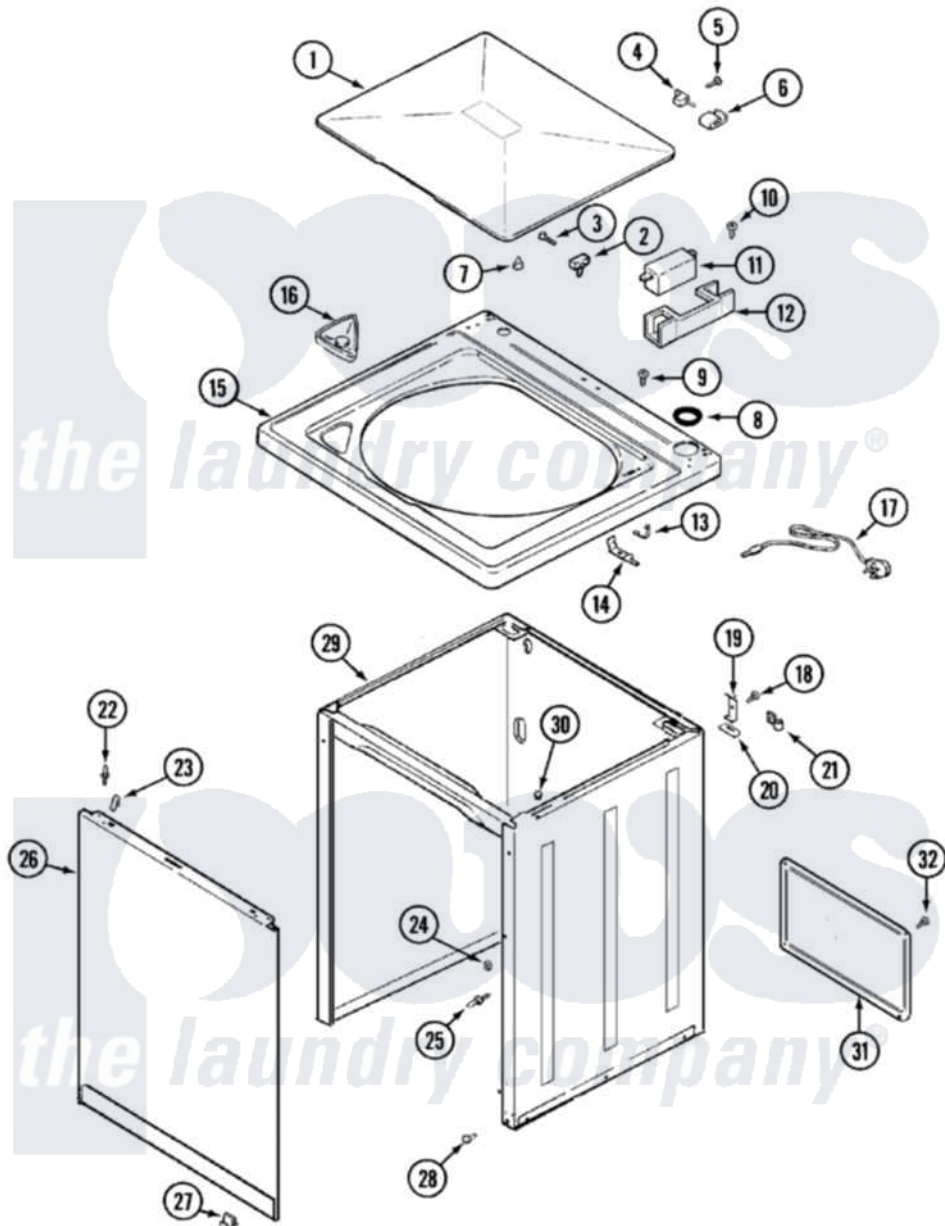

Maytag CAV2070LKW 04 - TOP

Maytag [Residential Maytag CAV2070LKW Washer Parts](#) Parts Diagram 04 - TOP
 Click on the part number to view part

Item	Original Part Number	Replaced By	Status	Part Description
1	35-2026			Lid
2	25-7436			Nylite Washer
"	43-0057			Actuator, Door Switch
3	25-7438			Screw
4	35-2045			Pin, Hinge
5	25-7893			Screw
6	35-2044			Hinge, Lid
7	35-0581			Bumper, Door
8	35-2064			Bushing, Insulating
"	35-2063			Bushing, Insulator
9	21001136	3400872		Screw, 8-18 X 3/8
11	35-2904		Not Available	PAD, LID SWITCH
"	12001187			Kit, Lid Switch Assembly
13	25-7878			Clip
15	35-2739			Top, Cabinet
16	21001167			Dispenser, Bleach

17	21001376	Not Available	CORD, POWER
"	35-1007		Strain Relief
18	25-7893		Screw
19	35-2846		Hinge, Cabinet Top
20	33-0930		Pad, Top Hinge
21	25-7796	596669	Clamp, Manifold
22	53-0643		Pin, Locator
23	25-7220		Clip, Cabinet Top
24	25-0224	3400029	Nut, Adapter Plate
25	53-0643		Pin, Locator
26	35-2084		Panel, Front
27	53-0120		Clip, Front Panel
28	33-2653		Bumper, Cabinet
29	35-2106	21001871	Cabinet
30	33-2653		Bumper, Cabinet
31	35-2108	21001871	Cabinet
32	25-7733	681414	Screw, 10AB X 1/2