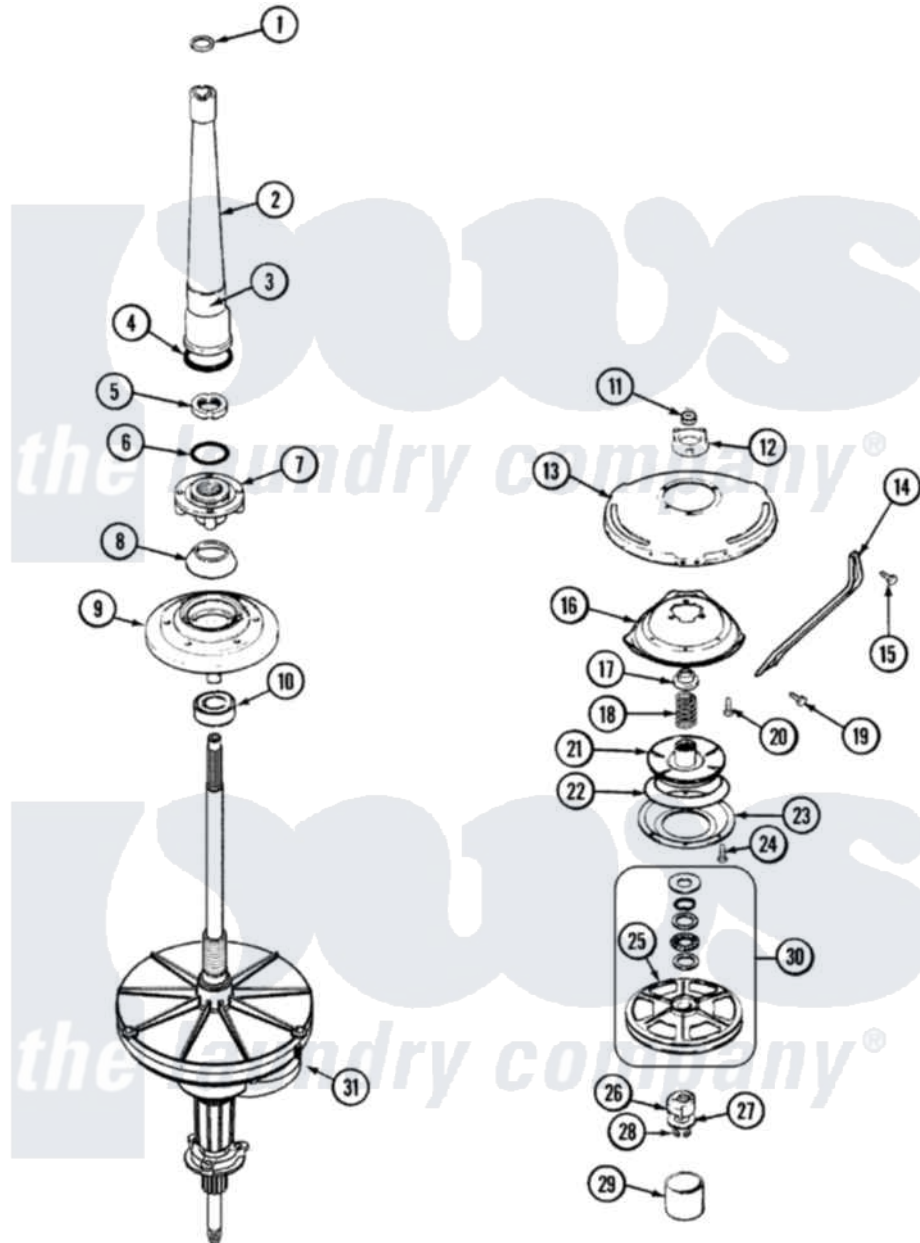

# Maytag CAV2070LKW 05 - TRANSMISSION, DUAL DRIVE

Maytag Residential Maytag CAV2070LKW Washer Parts Parts Diagram 05 - TRANSMISSION, DUAL DRIVE  
 Click on the part number to view part

Item	Original Part Number	Replaced By	Status	Part Description
1	<a href="#">25-7941</a>			"O" Ring, Agr Drive Shaft
2	35-2792	<a href="#">21001401</a>		Center Pos
3	35-2983		Not Available	CENTERPOST ASSY.
"	<a href="#">33-6790</a>			Bearing, Agitator
4	<a href="#">35-2906</a>			Seal, Centerpost Bottom
5	<a href="#">35-2791</a>			Nut, Spin Tube
6	<a href="#">25-7938</a>			"O" Ring, Basket Drive Hub
7	35-3647	<a href="#">W10219156</a>		Hub Seal
8	<a href="#">35-2974</a>			Hub Seal/Hub Assembly
9	35-2716	<a href="#">12001561</a>		Bearing And Seal Housing Assembly
10	<a href="#">35-2205</a>			Bearing, Spin
"	35-2972	<a href="#">12001561</a>		Bearing And Seal Housing Assembly
11	35-2025		Not Available	PLATE, REINFORCEMENT
12	35-3384		Not Available	STOP, ANTIBACKUP CAM
13	35-2010	<a href="#">207843</a>		Lip Seal Repair Kit