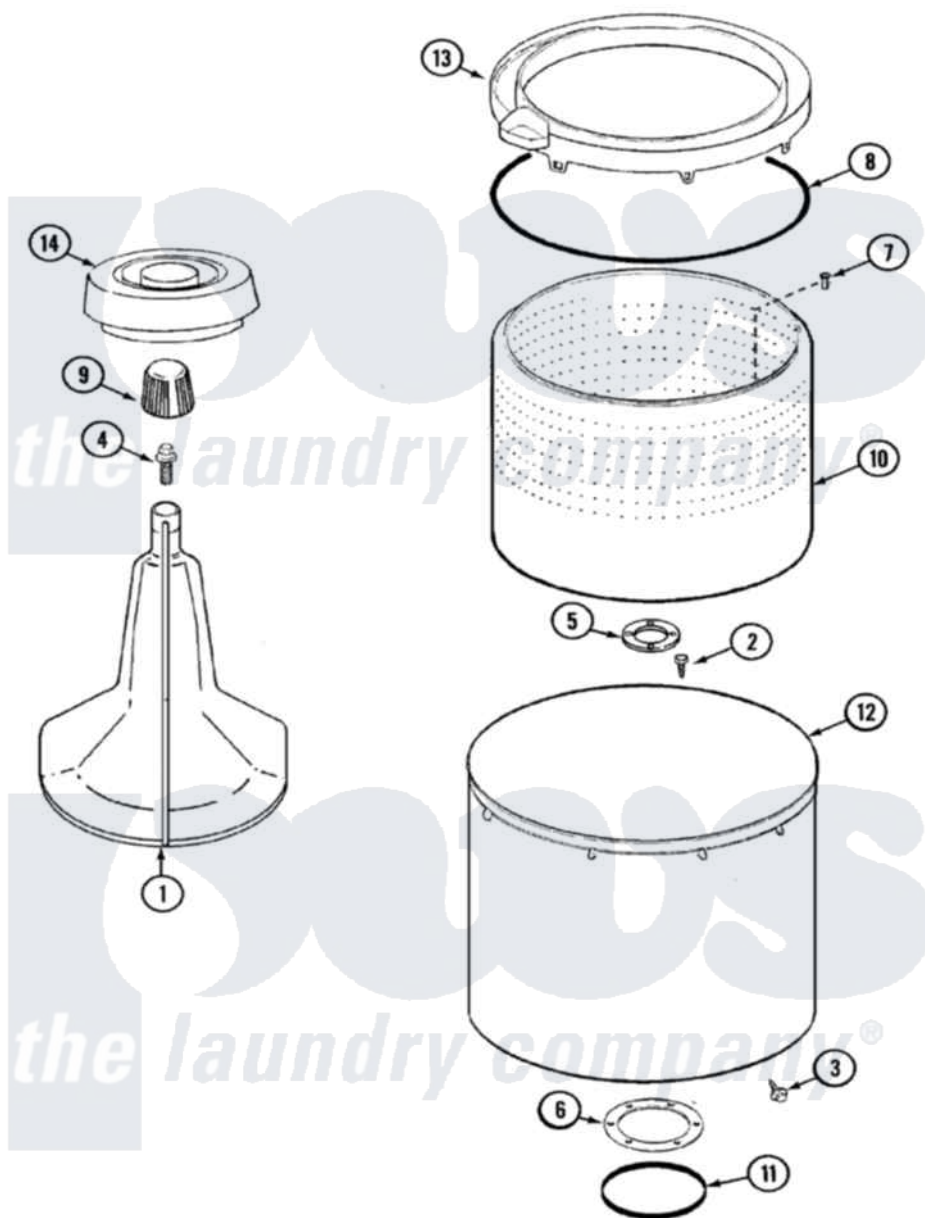

Maytag CAV2070LKW 06 - TUB

Maytag Residential Maytag CAV2070LKW Washer Parts Parts Diagram 06 - TUB
 Click on the part number to view part

Item	Original Part Number	Replaced By	Status	Part Description
1	35-3580			Agitator
2	25-7947	21001063		Screw, Shoulder
3	25-7953	22002933		Screw
4	25-7948	W10309247		Screw
5	35-3685			Gasket, Basket To Centerpost
6	35-3686			Gasket, Tub To Housing
7	25-7965	3400504		Screw
8	35-2328			Seal, Tub Top
9	35-2733			Cap, Agitator
10	35-3687		Not Available	BASKET, SPIN
11	35-2978			Seal, Tub/Housing
12	35-3700			Tub Assembly
13	35-3578		Not Available	TOP, TUB
"	35-2262		Not Available	SHIELD, TUB TOP
14	35-2550			Dispenser, Rinse