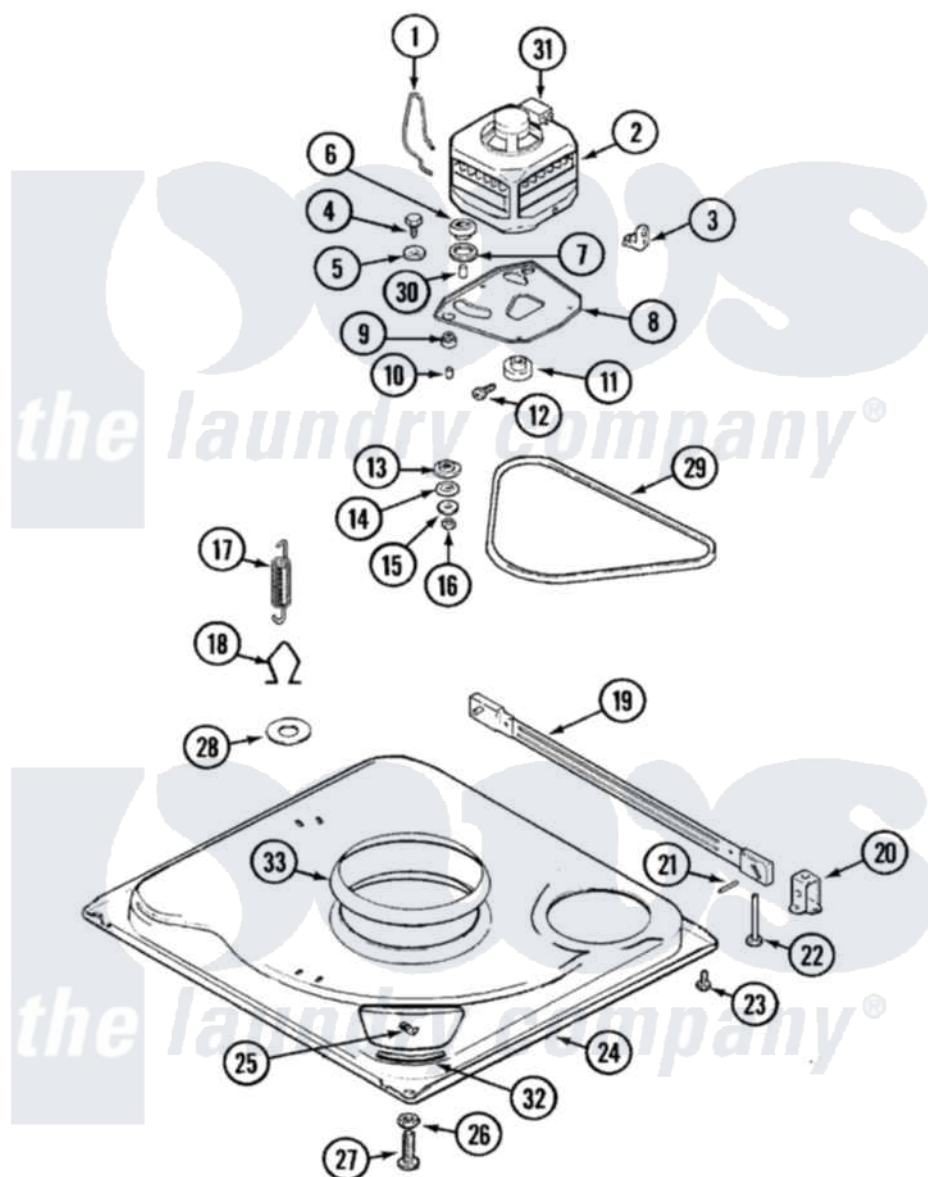

Maytag CAV2240LKW 01 - BASE

Maytag [Residential Maytag CAV2240LKW Washer Parts](#) Parts Diagram 01 - BASE
 Click on the part number to view part

Item	Original Part Number	Replaced By	Status	Part Description
1	21001110	22004376		Spring, Motor Pivot
2	21001231	LA-2003		Motor Replacement Kit
3	21001109	21001486		Foot Slide, Isolator
4	25-7833	21001977		Screw
5	25-7834			Washer, Motor/Base Screw
6	33-9946			Isolator, Motor
7	33-9944	35-3570		Washer, Motor Pivot
8	21001111	21001783		Plate And Screw Assembly
9	35-3646			Isolator, Motor Plate
10	25-7831			Spacer, Mounting
11	21001475	W10143344		Pulley
12	25-7117			Set Screw
13	33-9943	35-3571		Slide, Motor Pivot
14	33-9967			Washer, Motor Isolator
15	25-7047			Washer, Flat
16	25-7325	Y707702		Locknut

17	21001138	22002922	Tool, Spring Removal
"	21001165		Spring, Suspension
18	21001166		Hook, Suspension Spring
19	35-2049	21001881	Bar, Stabilizer
20	35-2046		Bracket, Stabilizer
21	35-2052		Pin, Stabilizer
22	35-3020	22004469	Leg And Foot Self Stabilizing
23	25-7828	489483	Screw 10-32 X 1/2
24	21001169	12002701	Base Kit
25	25-7838	25-7845	Speednut, Motor
26	25-7915		Hex Nut
27	35-0772	25001119	Foot And Pad Assembly
"	35-0837	25001119	Foot And Pad Assembly
28	Y25-7951		Washer, Suspension Hook
29	35-2279		Belt, Drive
30	25-7830		Spacer
31	33-9765		Switch, Motor
32	35-2065		Pad, Motor Plate
33	21001161	21002026	Snubber