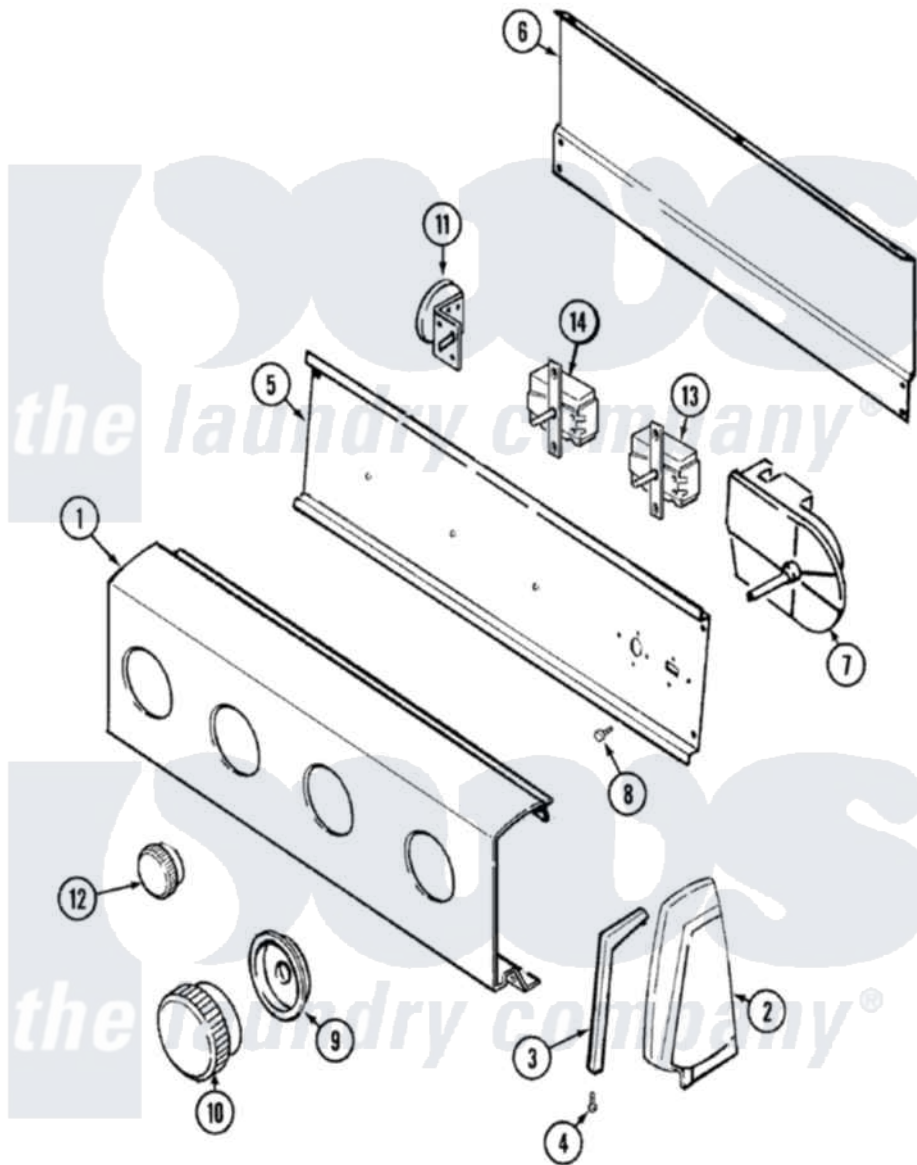

Maytag CAV2240LKW 02 - CONTROL PANEL

Maytag Residential Maytag CAV2240LKW Washer Parts Parts Diagram 02 - CONTROL PANEL
 Click on the part number to view part

Item	Original Part Number	Replaced By	Status	Part Description
1	21001367		Not Available	PANEL, CONTROL (WHT)
2	35-2668	21001453		Cap- End
"	35-2669		Not Available	CAP, END (LT)(WHT)
3	31001055		Not Available	TRIM, ENDCAP (LT WHT)
"	31001054		Not Available	TRIM, ENDCAP (RT WHT)
4	25-7760			Screw
5	31001193			Pad, Shield
"	31001128		Not Available	SHIELD, CONTROL
6	25-3092	90767		Screw, 8A X 3/8 HeX Washer Head Tapping
"	21001460			Shield, Rear
7	21001355			Timer, Export
8	31001029	3400094		Screw, 10-32 X 3/8
9	35-3965	21001502		Skirt Ri
10	35-3963	21001237		Knob, Timer
11	35-3691	21001554		Switch, Water Level
				Screw, 8A X 3/8 HeX Washer

"	25-3092	90767	Screw, 0A X 3/8 HEX WASHER Head Tapping
12	35-3961	21001239	Knob, Selector
NI	21001725	Not Available	MANUAL, USE & CARE (SPAN)
"	21001479	Not Available	MANUAL, USE & CARE