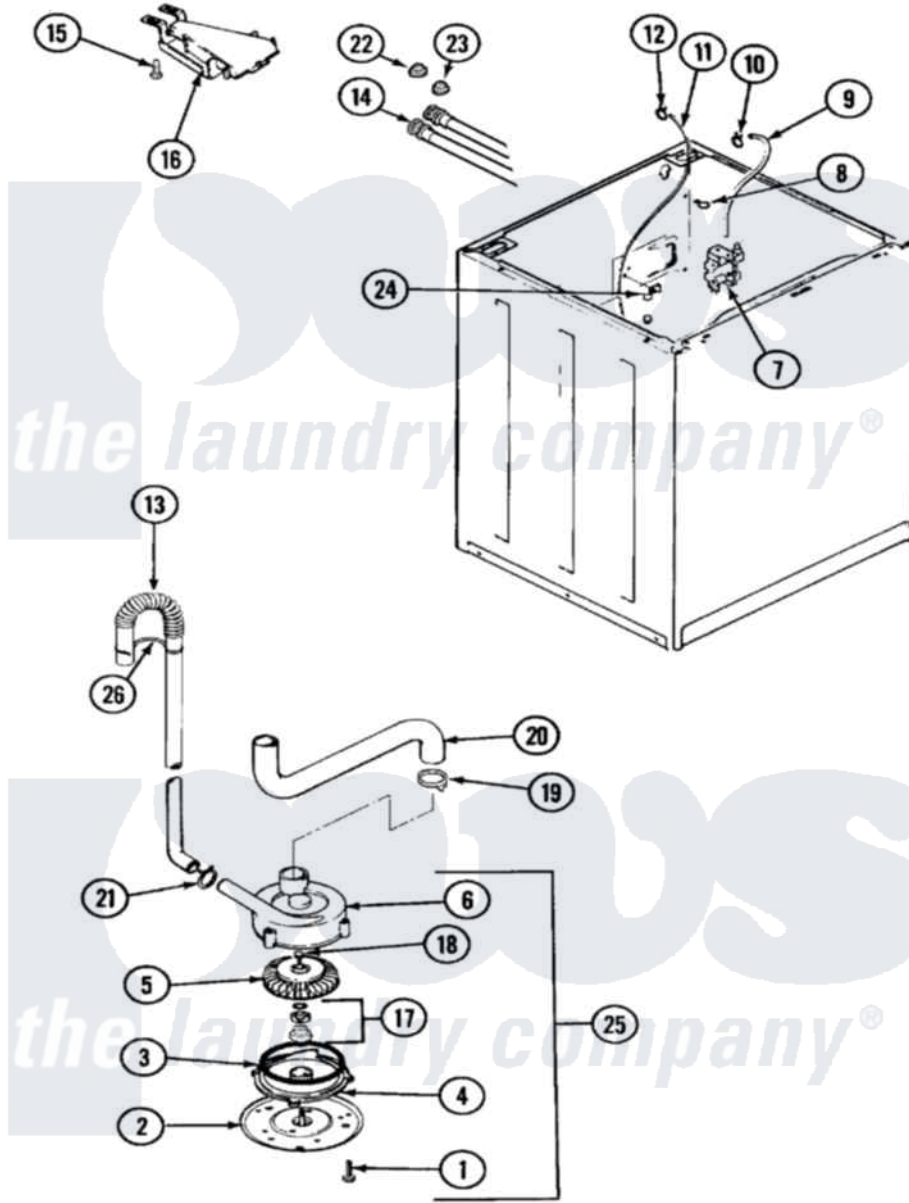

Maytag CAV2240LKW 03 - PUMP

Maytag [Residential Maytag CAV2240LKW Washer Parts](#) Parts Diagram 03 - PUMP
 Click on the part number to view part

Item	Original Part Number	Replaced By	Status	Part Description
1	25-7405	3196164		Screw
2	33-6035		Not Available	PLATE & PULLEY ASSY.
3	33-6032			Gasket
4	35-2058			Base, Pump
5	35-2057	35-6465		Pump Assem
6	35-2056		Not Available	HOUSING, PUMP
7	35-2375			Valve, Water Mixing-230V
"	25-7220			Clip, Cabinet Top
8	25-7867	596669		Clamp, Manifold
9	35-2378	12002749		Hose, Flume Kit
10	25-7867	596669		Clamp, Manifold
11	35-2261		Not Available	PAD, PRESSURE SWITCH HOSE
"	21001064	21001748		Hose, Pressure Switch
12	25-7796	596669		Clamp, Manifold
13	35-3538	21001872		Hose, Drain
14	35-3400			Inlet Hose Assembly

"	35-3401		Inlet Hose Assembly
15	25-3092	90767	Screw, 8A X 3/8 HeX Washer Head Tapping
16	35-2051	21001760	Flume Assembly / Water Diverter
17	35-0707		Seal, Seat And "O" Ring
18	25-7894	W10001180	Screw
19	25-6068	285655	Clamp, Hose
20	35-3584	21001915	Hose, Tub To Pump
21	25-7080	285655	Clamp, Hose
22	25-7048		Washer
23	33-7313	33-4264N	Strainer And Washer Kit
24	33-6099		Clamp
25	35-2099	35-6465	Pump Assem
"	35-2344		Restrictor, Flow
26	33-9537	22003814	Retainer, Drain Hose