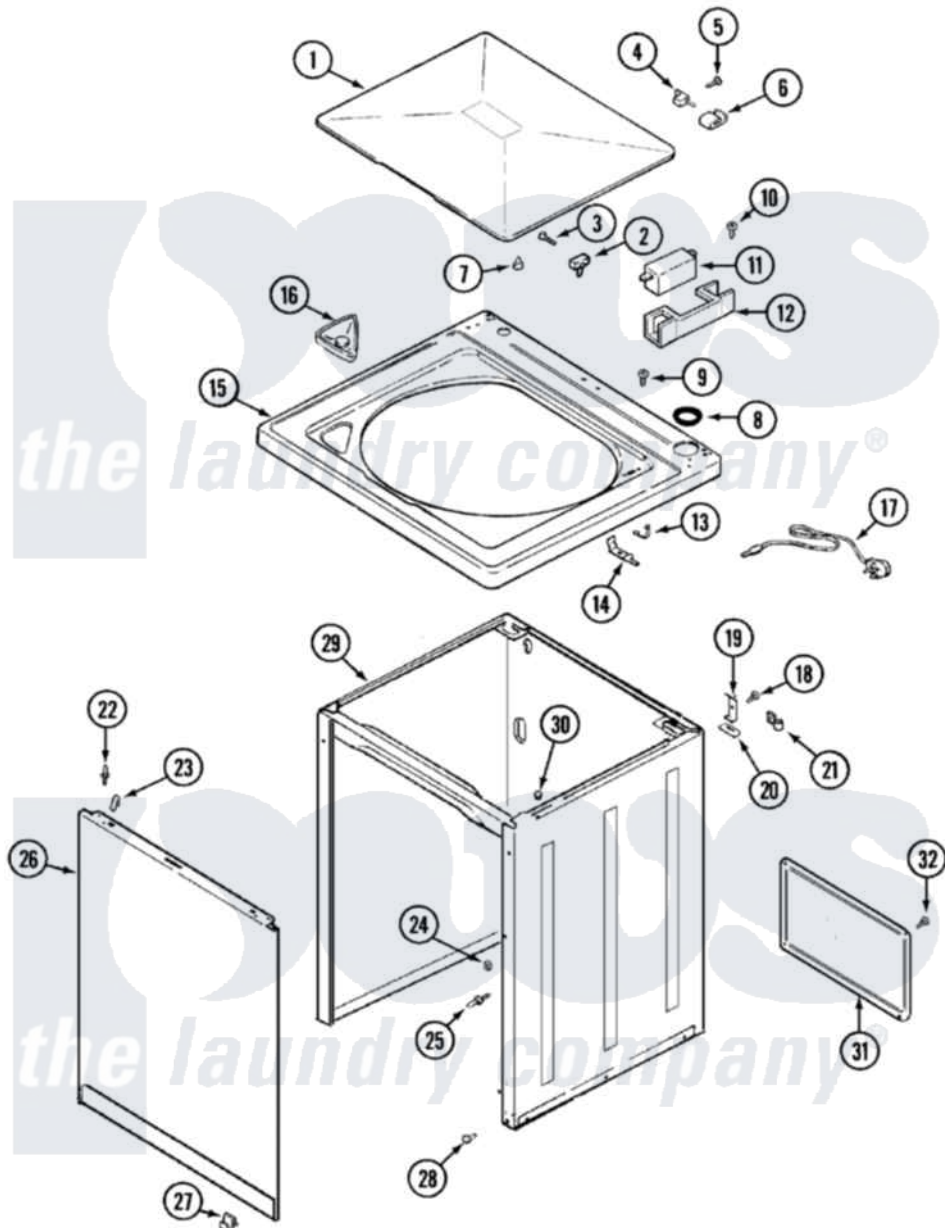

Maytag CAV2240LKW 04 - TOP

Maytag [Residential Maytag CAV2240LKW Washer Parts](#) Parts Diagram 04 - TOP
 Click on the part number to view part

Item	Original Part Number	Replaced By	Status	Part Description
1	35-2026			Lid
2	25-7436			Nylite Washer
"	43-0057			Actuator, Door Switch
3	25-7438			Screw
4	35-2045			Pin, Hinge
5	25-7893			Screw
6	35-2044			Hinge, Lid
7	35-0581			Bumper, Door
8	35-2064			Bushing, Insulating
"	35-2063			Bushing, Insulator
9	21001136	3400872		Screw, 8-18 X 3/8
10	21001136	3400872		Screw, 8-18 X 3/8
11	35-2904		Not Available	PAD, LID SWITCH
"	12001187			Kit, Lid Switch Assembly
12	21001135			Housing, Lid Switch
13	25-7878			Clip

14	21001134		Lever, Lid Switch
15	35-2739		Top, Cabinet
16	21001167		Dispenser, Bleach
17	35-1007		Strain Relief
"	21001376	Not Available	CORD, POWER
18	25-7893		Screw
19	35-2846		Hinge, Cabinet Top
20	33-0930		Pad, Top Hinge
21	25-7796	596669	Clamp, Manifold
22	53-0643		Pin, Locator
23	25-7220		Clip, Cabinet Top
24	25-0224	3400029	Nut, Adapter Plate
25	53-0643		Pin, Locator
26	35-2084		Panel, Front
27	53-0120		Clip, Front Panel
28	33-2653		Bumper, Cabinet
29	35-2106	21001871	Cabinet
30	33-2653		Bumper, Cabinet
31	35-2108	21001871	Cabinet
32	25-7733	681414	Screw, 10AB X 1/2