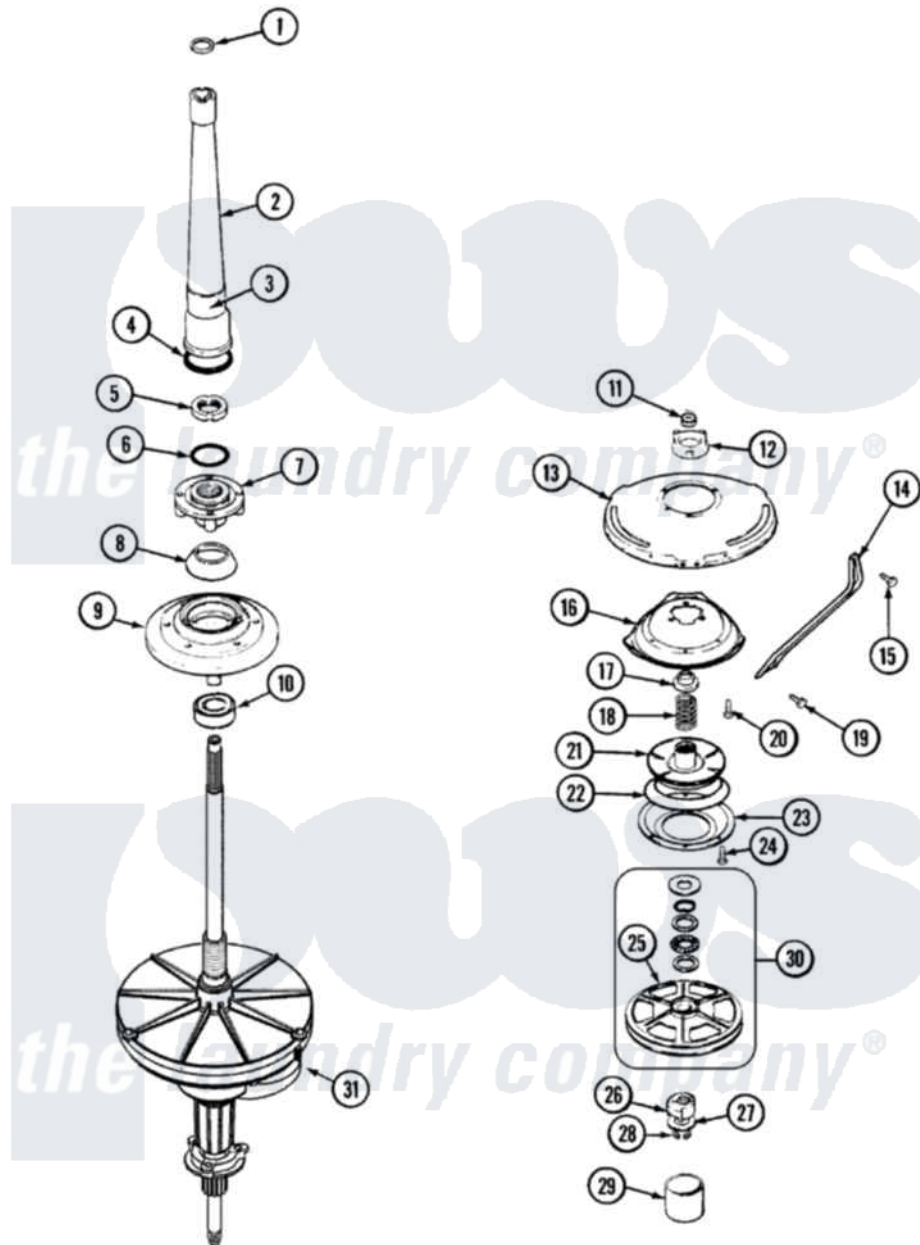

# Maytag CAV2240LKW 05 - TRANSMISSION, DUAL DRIVE

Maytag Residential Maytag CAV2240LKW Washer Parts Parts Diagram 05 - TRANSMISSION, DUAL DRIVE  
 Click on the part number to view part

Item	Original Part Number	Replaced By	Status	Part Description
1	<a href="#">25-7941</a>			"O" Ring, Agrtr Drive Shaft
2	35-2792	<a href="#">21001401</a>		Center Pos
3	<a href="#">33-6790</a>			Bearing, Agitator
"	35-2983		Not Available	CENTERPOST ASSY.
4	<a href="#">35-2906</a>			Seal, Centerpost Bottom
5	<a href="#">35-2791</a>			Nut, Spin Tube
6	<a href="#">25-7938</a>			"O" Ring, Basket Drive Hub
7	35-3647	<a href="#">W10219156</a>		Hub Seal
8	<a href="#">35-2974</a>			Hub Seal/Hub Assembly
9	35-2716	<a href="#">12001561</a>		Bearing And Seal Housing Assembly
10	<a href="#">12001561</a>			Bearing And Seal Housing Assembly
"	<a href="#">35-2205</a>			Bearing, Spin
"	35-2972	<a href="#">12001561</a>		Bearing And Seal Housing Assembly
11	35-2025		Not Available	PLATE, REINFORCEMENT