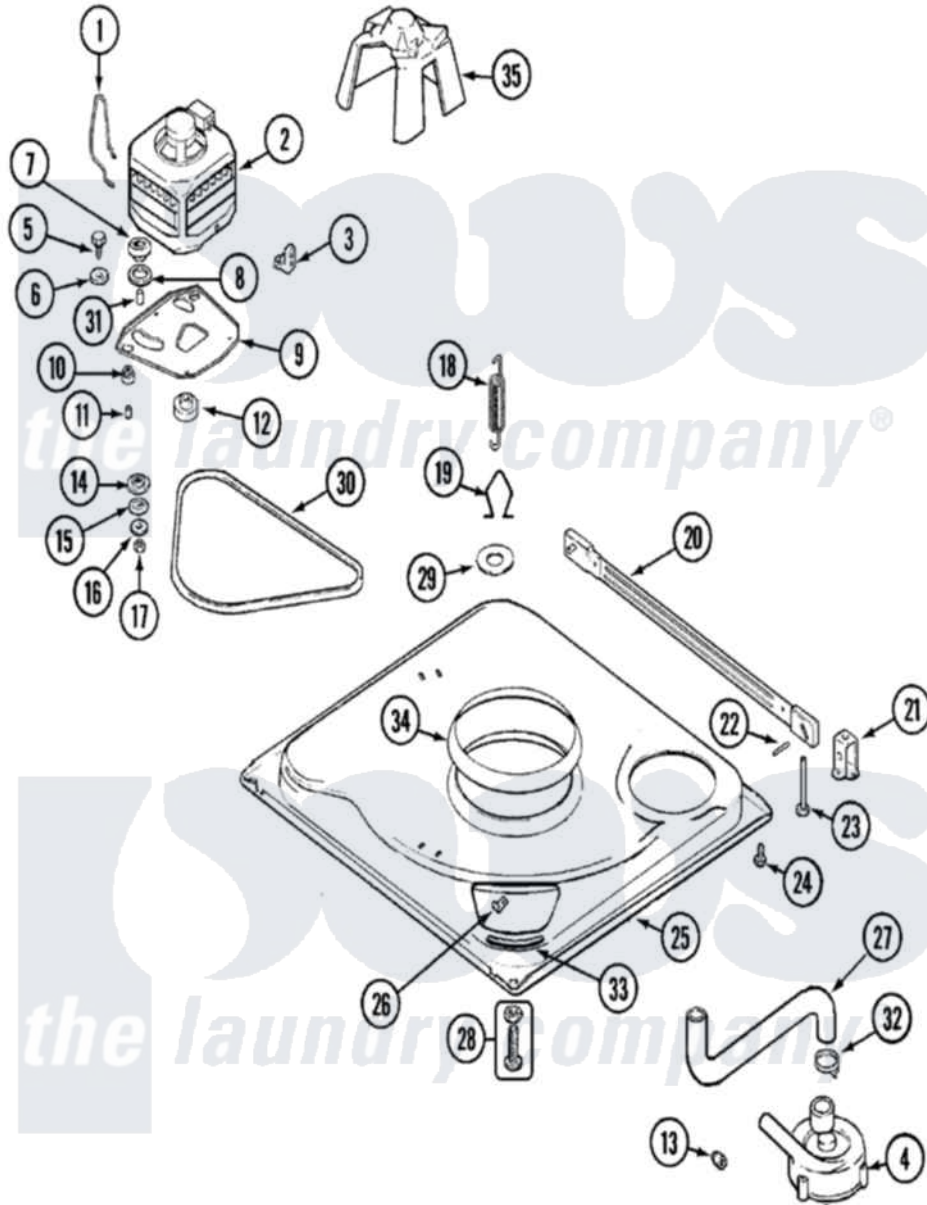

Maytag CAV4000AGW 01 - BASE

Maytag [Residential Maytag CAV4000AGW Washer Parts](#) Parts Diagram 01 - BASE
 Click on the part number to view part

Item	Original Part Number	Replaced By	Status	Part Description
1	21001110	22004376		Spring, Motor Pivot
"	21001637			Motor
3	21001109	21001486		Foot Slide, Isolator
4	35-2099	35-6465		Pump Assem
5	25-7833	21001977		Screw
6	25-7834			Washer, Motor/Base Screw
7	33-9946			Isolator, Motor
8	35-3570			Washer, Motor Pivot
9	21001111	21001783		Plate And Screw Assembly
10	35-3646			Isolator, Motor Plate
11	25-7831			Spacer, Mounting
12	25-7117			Set Screw
"	33-1171	21001833		Pulley, Motor
13	35-2344			Restrictor, Flow
14	35-3571			Slide, Motor Pivot
15	33-9967			Washer, Motor Isolator

16	25-7047		Washer, Flat
17	25-7325	Y707702	Locknut
18	21001598		Spring, Suspension
19	21001166		Hook, Suspension Spring
20	35-2049	21001881	Bar, Stabilizer
21	35-2046		Bracket, Stabilizer
22	35-2052		Pin, Stabilizer
23	35-3020	22004469	Leg And Foot Self Stabalizing
24	31001041	308685	Side Trim)
25	21001169	12002701	Base Kit
26	25-7845		Speednut, Motor
27	35-3584	21001915	Hose, Tub To Pump
28	35-3507	25001119	Foot And Pad Assembly
29	Y25-7951		Washer, Suspension Hook
30	35-2279		Belt, Drive
31	25-7830		Spacer
32	25-6068	285655	Clamp, Hose
33	35-2065		Pad, Motor Plate
34	21001161	21002026	Snubber