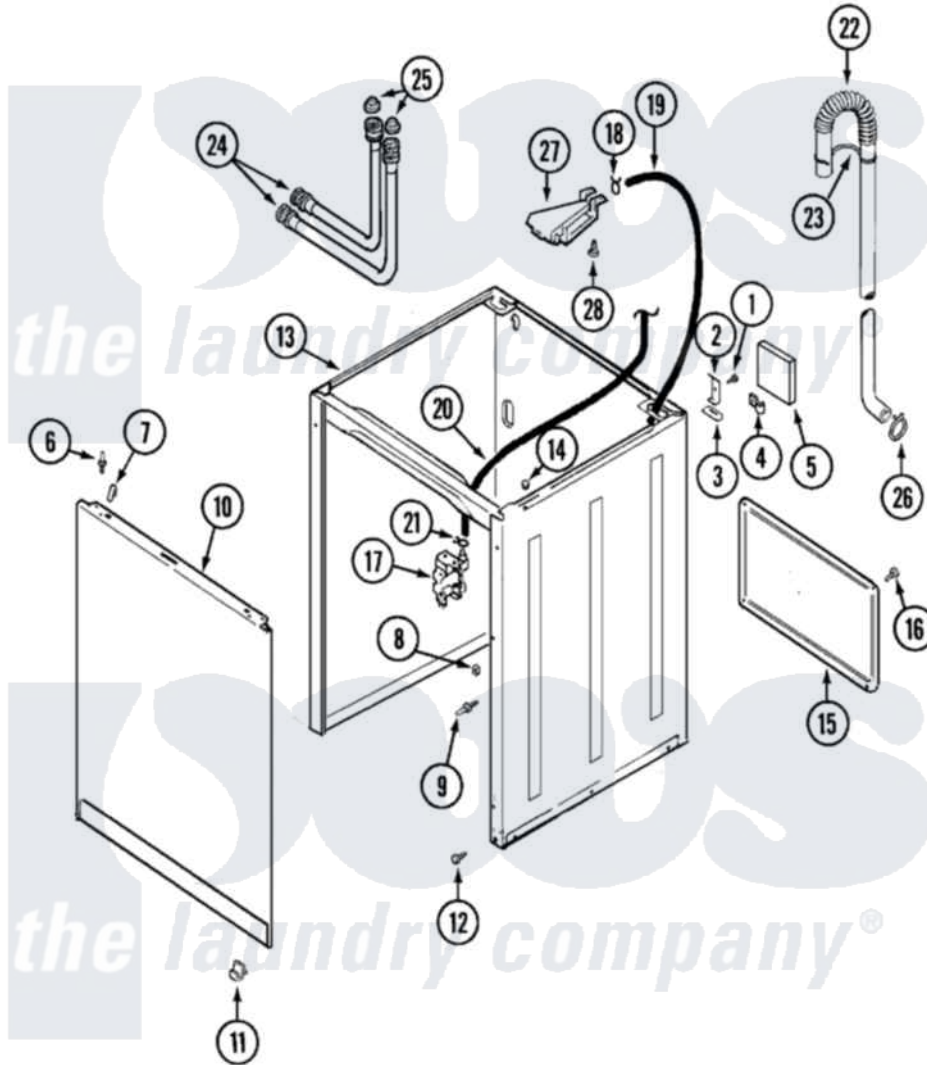

# Maytag CAV4000AGW 02 - CABINET

Maytag [Residential Maytag CAV4000AGW Washer Parts](#) Parts Diagram 02 - CABINET  
 Click on the part number to view part

Item	Original Part Number	Replaced By	Status	Part Description
1	<a href="#">25-7893</a>			Screw
2	<a href="#">35-2846</a>			Hinge, Cabinet Top
3	<a href="#">35-4128</a>			Pad, Hinge
4	25-7027	<a href="#">16515</a>		Clip
5	35-0706		Not Available	PAD, FOAM
6	<a href="#">53-0643</a>			Pin, Locator
7	<a href="#">25-7220</a>			Clip, Cabinet Top
8	25-0224	<a href="#">3400029</a>		Nut, Adapter Plate
9	<a href="#">53-0643</a>			Pin, Locator
"	<a href="#">53-0200</a>			Sleeve, Locator Pin
10	<a href="#">21002011</a>			Pad, Cabinet
"	<a href="#">35-2084</a>			Panel, Front
"	<a href="#">21001281</a>			Damper, Sound Pad
11	<a href="#">53-0120</a>			Clip, Front Panel
"	25-7732	<a href="#">681414</a>		Screw, 10AB X 1/2
12	<a href="#">35-4129</a>			Bumper, Cabinet

13	12001801	<a href="#">21001871</a>	Cabinet
"	35-2106	<a href="#">21001871</a>	Cabinet
14	<a href="#">33-2653</a>		Bumper, Cabinet
15	35-2108	<a href="#">21001871</a>	Cabinet
16	25-7732	<a href="#">681414</a>	Screw, 10AB X 1/2
17	<a href="#">22001196</a>		Valve, Water
"	<a href="#">21001464</a>		Coupling, Adaptor
18	25-7867	<a href="#">596669</a>	Clamp, Manifold
19	35-2378	<a href="#">12002749</a>	Hose, Flume Kit
20	21001060	<a href="#">21001748</a>	Hose, Pressure Switch
21	25-7796	<a href="#">596669</a>	Clamp, Manifold
22	21001513	<a href="#">21001872</a>	Hose, Drain
23	33-9537	<a href="#">22003814</a>	Retainer, Drain Hose
24	<a href="#">35-3400</a>		Inlet Hose Assembly
"	<a href="#">35-3401</a>		Inlet Hose Assembly
25	<a href="#">33-4264N</a>		Strainer And Washer Kit
26	25-7080	<a href="#">285655</a>	Clamp, Hose
27	35-2051	<a href="#">21001760</a>	Flume Assembly / Water Diverter
28	25-3092	<a href="#">90767</a>	Screw, 8A X 3/8 HeX Washer Head Tapping