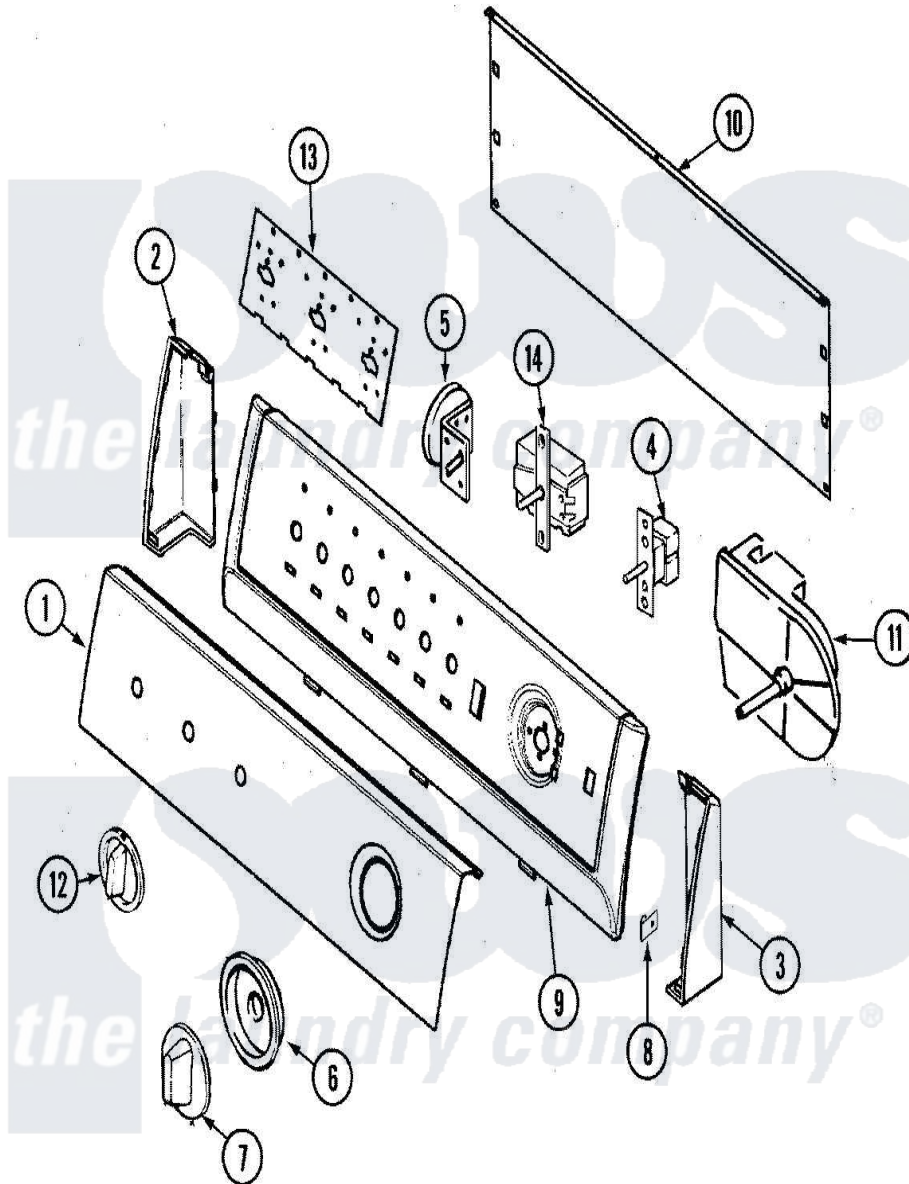

Maytag CAV4000AGW 03 - CONTROL PANEL

Maytag Residential Maytag CAV4000AGW Washer Parts Parts Diagram 03 - CONTROL PANEL
 Click on the part number to view part

Item	Original Part Number	Replaced By	Status	Part Description
1	21001654			Panel, Control
2	25-3092	90767		Screw, 8A X 3/8 HeX Washer Head Tapping
"	21001629	21001546		Endcap, Panel
3	21001636	21001547		Endcap, Panel
"	25-3092	90767		Screw, 8A X 3/8 HeX Washer Head Tapping
4	21001491			Switch, Water Temperature
"	25-3092	90767		Screw, 8A X 3/8 HeX Washer Head Tapping
5	21001625	21001741		Switch, Pressure
"	25-3092	90767		Screw, 8A X 3/8 HeX Washer Head Tapping
6	21001520			Skirt, Timer Knob
7	21001526			Knob, Timer
8	25-7851			Speedclip, End Cap To Top
9	21001635	21001552		Frame , Control Panel
10	21001527			Shield, Rear

"	25-3092	90767	Screw, 8A X 3/8 HeX Washer Head Tapping
"	25-3457		Screw, Sems
"	25-7853	25-7933	Ring, Retaining
11	21001703		Timer
"	25-3092	90767	Screw, 8A X 3/8 HeX Washer Head Tapping
12	21001544		Knob, Selector
13	21001603		Shield, Control
"	53-2504	31001193	Pad, Shield
14	21001687		Switch, Speed
"	25-3092	90767	Screw, 8A X 3/8 HeX Washer Head Tapping
NI	21001725	Not Available	MANUAL, USE & CARE (SPAN)
"	21001707	Not Available	MANUAL, USE & CARE