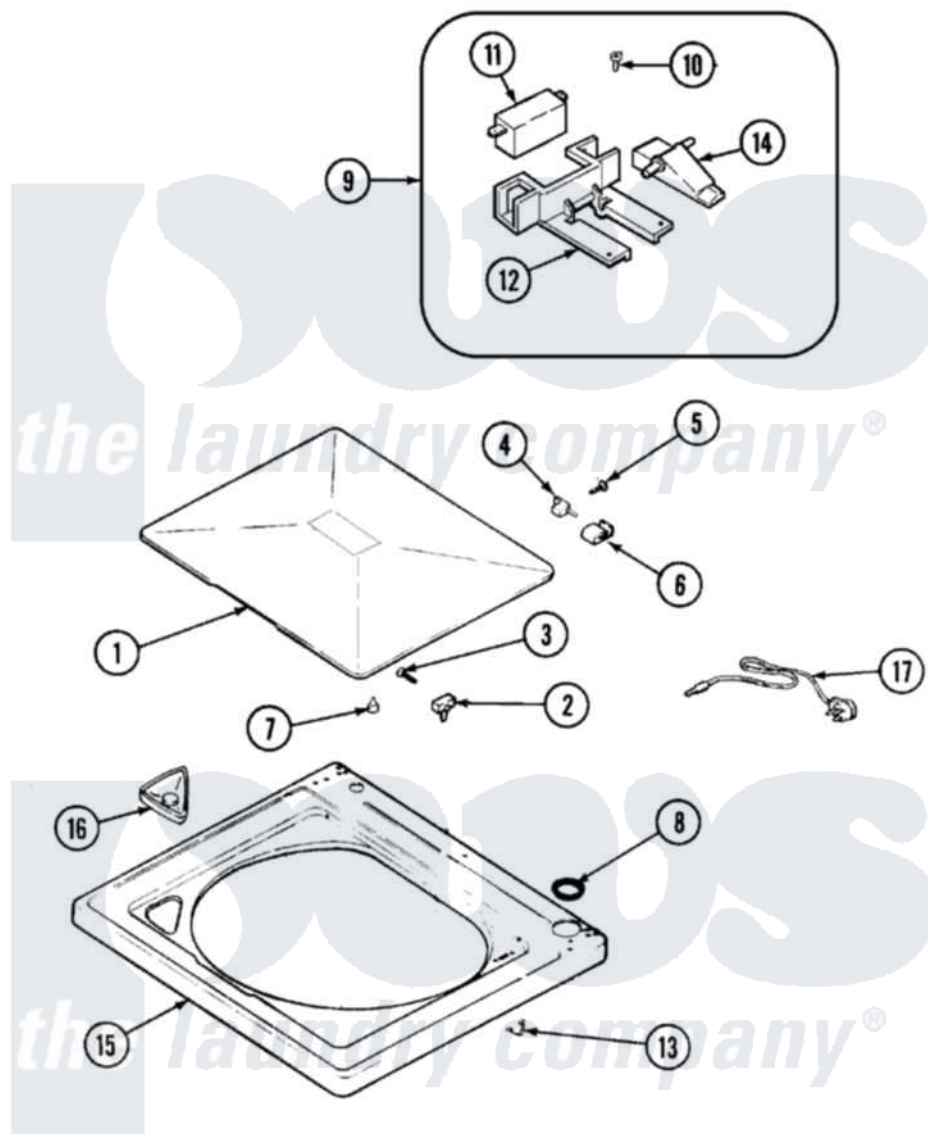

Maytag CAV4000AGW 04 - TOP

Maytag Residential Maytag CAV4000AGW Washer Parts Parts Diagram 04 - TOP
 Click on the part number to view part

Item	Original Part Number	Replaced By	Status	Part Description
1	35-2026			Lid
2	43-0057			Actuator, Door Switch
3	25-7438			Screw
4	35-2045			Pin, Hinge
5	25-7893			Screw
6	35-2044			Hinge, Lid
7	35-0581			Bumper, Door
8	35-2063			Bushing, Insulator
10	21001136	3400872		Screw, 8-18 X 3/8
11	21001744			Switch, Lid
12	21001135			Housing, Lid Switch
13	25-7878			Clip
14	21001134			Lever, Lid Switch
15	21001602			Top, Cabinet
16	21001597			Dispenser, Bleach
17	21001644			Assembly, Lead And Sleeve

"	21001458	10091101	Block-Fuse
"	21001457		Fuse
"	35-1007		Strain Relief
"	21001645	Not Available	CORD, POWER